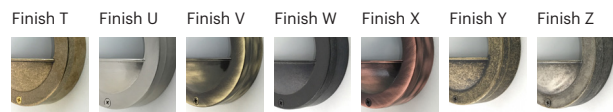

Camelum

70011

GOOD NIGHT

Orichalcum Surface

Fixture finish changes with weather, affecting appearance over time

Installation	Outdoor	CRI	E27
Mounting Position	Surface	Life Time	E27
IP	64	Dimensions	Ø81x154 h113mm
Wattage	max. 40W	Adjustable	No
Lumen output	E27		
Connection	230V		
Driver	Not required		
Dimmable	E27		

70011.E27.XX.4.*

Number	W	Colour Temperature	Light Distribution	Finish
70011	E27	XX	 4 Superwide	<ul style="list-style-type: none">  T Raw Brass  U Nickel matte  V Antique Brass  W Black Oxidation  X Antique Cooper  Y Matte Oxidation  Z Pewter