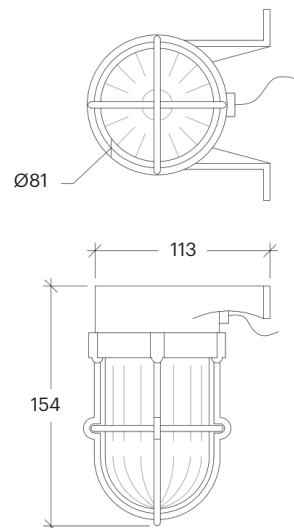

Camelum

70011

GOOD NIGHT

Orichalcum Surface

Fixture finish changes with weather, affecting appearance over time

Installation	Outdoor	CRI	E27
Mounting Position	Surface	Life Time	E27
IP	64	Dimensions	Ø81x154 h113mm
Wattage	max. 40W	Adjustable	No
Lumen output	E27		
Connection	230V		
Driver	Not required		
Dimmable	E27		

70011.E27.XX.4.*

Number	W	Colour Temperature	Light Distribution	Finish
70011	E27	XX	 4 Superwide	<ul style="list-style-type: none">  T Raw Brass  U Nickel matte  V Antique Brass  W Black Oxidation  X Antique Cooper  Y Matte Oxidation  Z Pewter