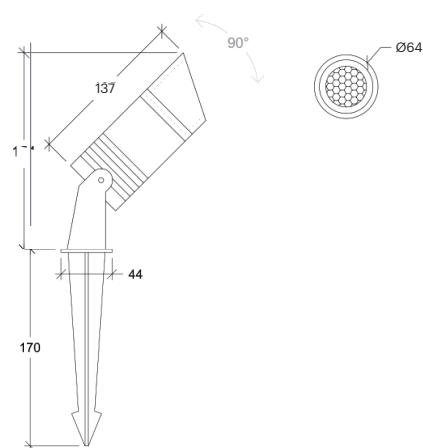

Big Unguis

80032

GOOD NIGHT

Surface

Installation	Indoor / Outdoor
Mounting Position	Surface
IP	65
Wattage	9W
Lumen output	570
Connection	230V
Driver	Included built-in
Dimmable*	Non-dimmable

CRI	>80
Life Time	50.000 h
Cut-out Size	-
Dimensions	Ø64 h137mm
Adjustable	-

80032.5.**.2.20.NDI

Number	W	Colour Temperature	Light Distribution	Finish	Dim
80032	9	30 3000 40 4000	2 Medium 38°	20 Black	NDI* Driver included (non-dimmable)