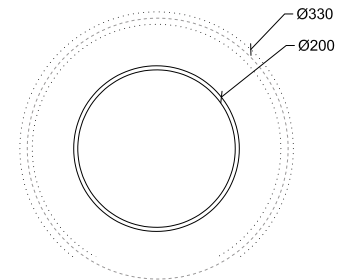

# Big Lenis

10801

GOOD NIGHT

Recessed

INDOOR

RECESSED

ALEXA, SIRI  
GOOGLE

DIMMABLE

CASAMBI

WIRELESS

Gypsum material  
Paintable

<b>Installation</b>	Indoor	<b>CRI</b>	>90
<b>Mounting Position</b>	Ceiling recessed	<b>Life Time</b>	30.000 h
<b>IP</b>	20	<b>Cut-out Size</b>	Ø335 h100mm
<b>Wattage</b>	18W	<b>Dimensions</b>	Ø330 h97mm
<b>Lumen Output</b>	1300	<b>Adjustable</b>	No
<b>Connection</b>	230V		
<b>Driver</b>	Included remote		
<b>Dimmable*</b>	ON/OFF, DALI, PUSH (See drivers section)		

10801.22.30.6.10

Number	W	Colour Temperature	Light Distribution	Finish	Dim
10801	22	30 3000	6 Opal 120°	10 White	NDI* Driver included (non-dimmable) Dimmable driver upon request