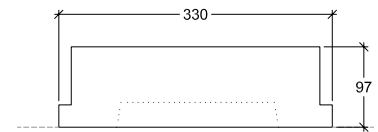

CASAMBI

WIRELESS

Gypsum material  
Paintable

<b>Installation</b>	Indoor	<b>CRI</b>	>90
<b>Mounting Position</b>	Ceiling recessed	<b>Life Time</b>	30.000 h
<b>IP</b>	20	<b>Cut-out Size</b>	Ø335 h100mm
<b>Wattage</b>	18W	<b>Dimensions</b>	Ø330 h97mm
<b>Lumen Output</b>	1300	<b>Adjustable</b>	No
<b>Connection</b>	230V		
<b>Driver</b>	Included remote		
<b>Dimmable*</b>	ON/OFF, DALI, PUSH (See drivers section)		