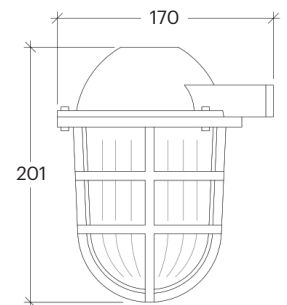

Antillus

70014

GOOD NIGHT

Orichalcum Surface

Fixture finish changes with weather, affecting appearance over time

Installation	Outdoor
Mounting Position	Surface
IP	64
Wattage	max. 40W
Lumen output	E27
Connection	230V
Driver	Not required
Dimmable	E27

CRI	E27
Life Time	E27
Dimensions	Ø113x201 h170mm
Adjustable	No

70014.E27.XX.4.*

Number	W	Colour Temperature	Light Distribution	Finish
70014	E27	XX	 4 Superwide	<ul style="list-style-type: none">  T Raw Brass  U Nickel matte  V Antique Brass  W Black Oxidation  X Antique Cooper  Y Matte Oxidation  Z Pewter