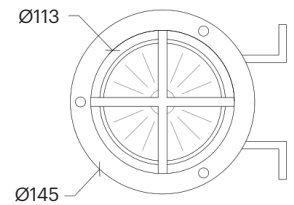

Antillus

70014

GOOD NIGHT

Orichalcum Surface

Fixture finish changes with weather, affecting appearance over time

Installation	Outdoor
Mounting Position	Surface
IP	64
Wattage	max. 40W
Lumen output	E27
Connection	230V
Driver	Not required
Dimmable	E27

CRI	E27
Life Time	E27
Dimensions	Ø113x201 h170mm
Adjustable	No

70014.E27.XX.4.*

Number	W	Colour Temperature	Light Distribution	Finish
70014	E27	XX	 4 Superwide	<ul style="list-style-type: none">  T Raw Brass  U Nickel matte  V Antique Brass  W Black Oxidation  X Antique Cooper  Y Matte Oxidation  Z Pewter