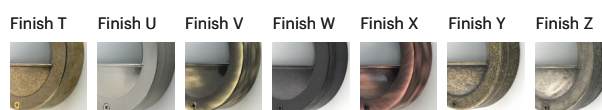

Ambactus

70020

GOOD NIGHT

Orichalcum Suspended

Fixture finish changes with weather, affecting appearance over time

Installation	Outdoor	CRI	E27
Mounting Position	Surface	Life Time	E27
IP	44	Dimensions	Ø280 h320mm
Wattage	max. 40W	Adjustable	No
Lumen output	E27	Chain	550mm
Connection	230V		
Driver	Not required		
Dimmable	E27		

70018.E27.XX.4.*

Number	W	Colour Temperature	Light Distribution	Finish
70018	E27	XX	 4 Superwide	<ul style="list-style-type: none">  T Raw Brass  U Nickel matte  V Antique Brass  W Black Oxidation  X Antique Cooper  Y Matte Oxidation  Z Pewter