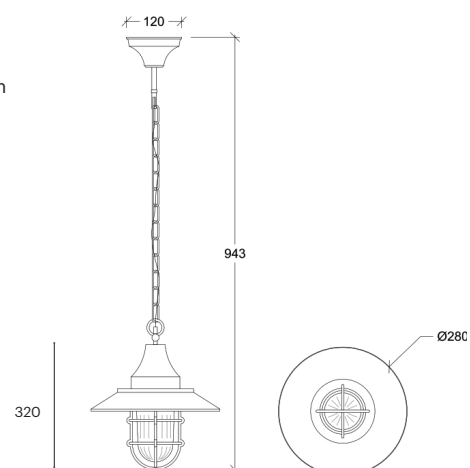

Ambactus

70020

GOOD NIGHT

Orichalcum Suspended

Fixture finish changes with weather, affecting appearance over time

Installation	Outdoor	CRI	E27
Mounting Position	Surface	Life Time	E27
IP	44	Dimensions	Ø280 h320mm
Wattage	max. 40W	Adjustable	No
Lumen output	E27	Chain	550mm
Connection	230V		
Driver	Not required		
Dimmable	E27		

70018.E27.XX.4.*

Number	W	Colour Temperature	Light Distribution	Finish
70018	E27	XX	 4 Superwide	<ul style="list-style-type: none">  T Raw Brass  U Nickel matte  V Antique Brass  W Black Oxidation  X Antique Cooper  Y Matte Oxidation  Z Pewter