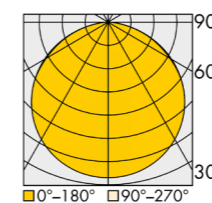

Opal Down 120°