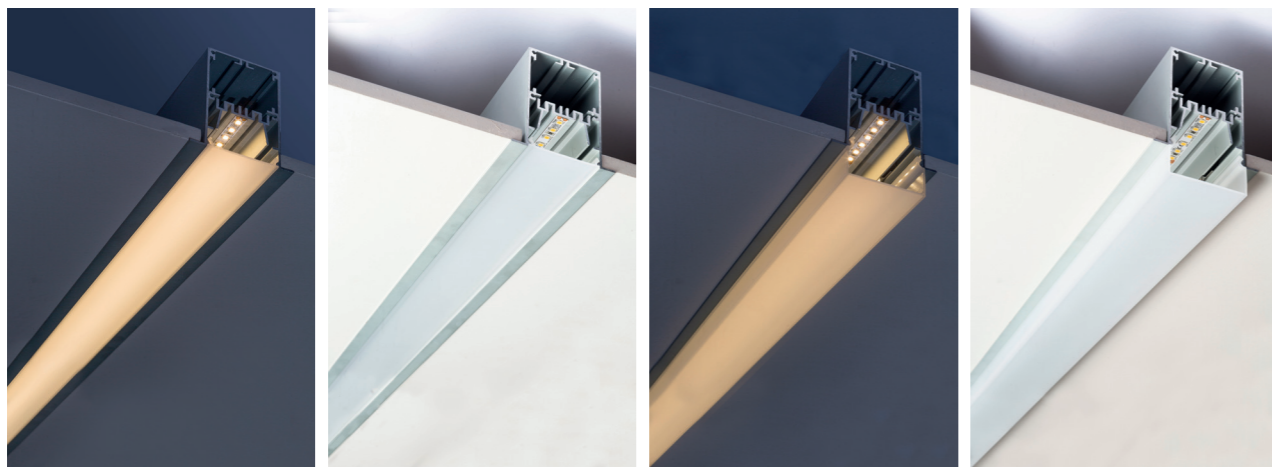

PROJECT: OCTAVIO MESTRE

VERSATILE S and R, with the FLAT and OUT diffuser, consists of 2 interchangeable models and diffusers for just one versatile concept, as its name indicates. Either recessed (R), surface mounted or suspended (S), with the same design and with only the variation of a tiny frame for the recessed one, they all equally adapt to 2 diffusers that achieve very different looks, that can be both discrete (FLAT) or much more visual (OUT). The VERSATILE system achieves functionality and at the same time is practical, easy to install, and can be part of many day-to-day projects.

Versatile-r

454

GOOD NIGHT

High Output Profiles

GOOD NIGHT

Recessed

Versatile-r Flat

Versatile-r Out

1. Profile

Reference	Description	Mounting	Finish
454.00.10.M	Versatile-r	Recessed	○ 10 White
454.00.20.M			● 20 Black
454.00.30.M			● 30 Aluminium

2. Cover

Reference	Description
454.01.01.M	Flat opal diffuser
454.02.01.M	Out opal diffuser