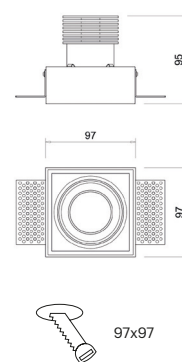

## Quadratum-01 Trimless

10301

GOOD NIGHT

Recessed

10301.XX.XX.X.\*\*

**Cut-out Size** 97x97 h105mm  
**Dimensions** 97x97 h95mm  
**Adjustable** +/- 30° 359° Rotation

Luminaire without LED & Driver

Number	W	Colour Temperature	Light Distribution	Finish
10301	XX	XX	X	☉ 11 White & White ● 22 Black & Black

## Quadratum-11

10311

10311.XX.XX.X.\*\*

**Cut-out Size** 104x97 h105mm  
**Dimensions** 106x106 h95mm  
**Adjustable** +/- 30° 359° Rotation

Luminaire without LED & Driver

Number	W	Colour Temperature	Light Distribution	Finish
10311	XX	XX	X	☉ 11 White & White ● 22 Black & Black