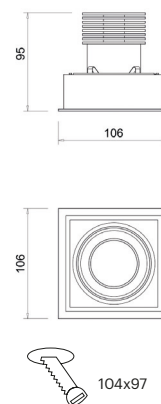

## Quadratum-01 Trimless

10301

GOOD NIGHT

Recessed

10301.XX.XX.X.\*\*

**Cut-out Size** 97x97 h105mm  
**Dimensions** 97x97 h95mm  
**Adjustable** +/- 30° 359° Rotation

Luminaire without LED & Driver

Number	W	Colour Temperature	Light Distribution	Finish
10301	XX	XX	X	☉ 11 White & White ● 22 Black & Black

## Quadratum-11

10311

10311.XX.XX.X.\*\*

**Cut-out Size** 104x97 h105mm  
**Dimensions** 106x106 h95mm  
**Adjustable** +/- 30° 359° Rotation

Luminaire without LED & Driver

Number	W	Colour Temperature	Light Distribution	Finish
10311	XX	XX	X	☉ 11 White & White ● 22 Black & Black