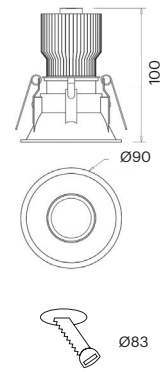

Honoris

10203

GOOD NIGHT

Recessed

Installation	Indoor
Mounting Position	Ceiling recessed
IP	20
Wattage	9.3W
Lumen Output	870
Connection	500mA
Driver	Included remote
Dimmable*	ON/OFF, DALI, PUSH (dimmable drivers on request)

CRI	>90
Life Time	35.000 h
Cut-out Size	Ø83 h110mm
Dimensions	Ø90 h100mm
Adjustable	+/- 20°

10203.9.27.*.**

Number	W	Colour Temperature	Light Distribution	Finish	Dim
10203	9	27 2700	1 Narrow 24° 2 Medium 38°	11 White & White 14 White & Gold	NDI* Driver included (non-dimmable) Dimmable driver upon request