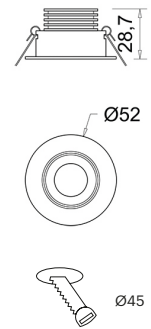

# Deminutus

10019

GOOD NIGHT

Recessed

<b>Installation</b>	Indoor	<b>CRI</b>	>90
<b>Mounting Position</b>	Ceiling recessed	<b>Life Time</b>	40.000 h
<b>IP</b>	20	<b>Cut-out Size</b>	Ø45 h39mm
<b>Wattage</b>	3W	<b>Dimensions</b>	Ø52 h29mm
<b>Lumen Output</b>	140	<b>Adjustable</b>	+/- 25°
<b>Connection</b>	700mA		
<b>Driver</b>	Included remote		
<b>Dimmable*</b>	ON/OFF, DALI, PUSH (dimmable drivers on request)		

10019.3.30.\*.\*\*

Number	W	Colour Temperature	Light Distribution	Finish	Dim
10019	3	30 3000	<ul style="list-style-type: none"> <li> 1 Narrow 10°</li> <li> 2 Medium 25°</li> <li> 3 Wide 45°</li> </ul>	<ul style="list-style-type: none"> <li> 10 White</li> <li> 20 Black</li> </ul>	<p>NDI* Driver included (non-dimmable) Dimmable driver upon request</p>