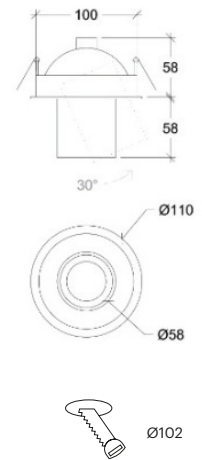

# Cicada GU10

10029

GOOD NIGHT

Recessed

<b>Installation</b>	Indoor
<b>Mounting Position</b>	Ceiling recessed
<b>IP</b>	20
<b>Wattage</b>	GU10
<b>Lumen Output</b>	GU10
<b>Connection</b>	230V
<b>Driver</b>	Not required
<b>Dimmable</b>	Depending on lamp

<b>CRI</b>	GU10
<b>Life Time</b>	GU10
<b>Cut-out Size</b>	Ø102 h70mm
<b>Dimensions</b>	Ø110 h58mm
<b>Adjustable</b>	Yes

10029.GU10.XX.X.XXX

Number	W	Colour Temperature	Light Distribution	Finish	Dim
10029	GU10	XX Depending on lamp	XX Depending on lamp	○ 10 White ● 20 Black	Depending on lamp