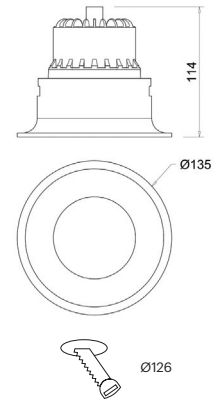

Superavit

10035

GOOD NIGHT

Recessed

<b>Installation</b>	Indoor	<b>CRI</b>	>90
<b>Mounting Position</b>	Ceiling recessed	<b>Life Time</b>	40.000 h
<b>IP</b>	20	<b>Cut-out Size</b>	Ø126 h130mm
<b>Wattage</b>	30W	<b>Dimensions</b>	Ø135 h114mm
<b>Lumen output</b>	2500	<b>Adjustable</b>	+/- 30° 358° Rotation
<b>Connection</b>	800mA		
<b>Driver</b>	Included remote		
<b>Dimmable*</b>	ON/OFF, DALI, PUSH (See drivers section)		

10035.30.\*\*.\*10

Number	W	Colour Temperature	Light Distribution	Finish	Dim
10035	30	27 2700	2 Medium 25°	○ 10 White	NDI* Included built-in non-dimmable
		30 3000	3 Wide 40°	● 20 Black	
		40 4000			