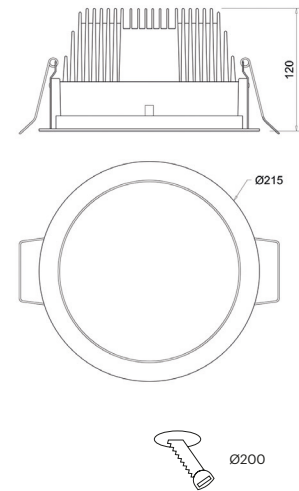

Rotundus-UGR<19

10105

GOOD NIGHT

Recessed

| | |
|--------------------------|---|
| Installation | Indoor |
| Mounting Position | Ceiling recessed |
| IP | 20 |
| Wattage | 25W |
| Lumen output | 2500 |
| Connection | 600mA |
| Driver | Included remote |
| Dimmable* | ON/OFF, DALI, PUSH (dimmable drivers on request) |

| | |
|---------------------|-------------|
| CRI | >85 |
| Life Time | 40.000 h |
| Cut-out Size | Ø200 h140mm |
| Dimensions | Ø215 h120mm |
| Adjustable | No |

10105.25.**.3.10

| Number | W | Colour Temperature | Light Distribution | Finish | Dim |
|--------|----|--------------------|--------------------|------------|--|
| 10105 | 25 | 30 3000 40 4000 | 3 Wide 80° | ○ 10 White | NDI* Driver included (non-dimmable) Dimmable driver upon request |