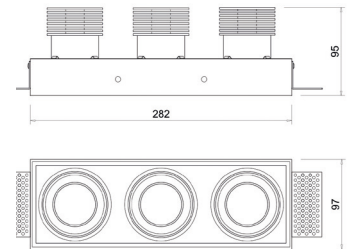

## Quadratum-03 Trimless

10303

GOOD NIGHT

Recessed

10303.XX.XX.X.\*\*

**Cut-out Size** 97x282 h105mm  
**Dimensions** 97x282 h95mm  
**Adjustable** +/- 30° 359° Rotation

Luminaire without LED & Driver

Number	W	Colour Temperature	Light Distribution	Finish
10313	XX	XX	X	<input type="radio"/> 11 White & White <input type="radio"/> 22 Black & Black

## Quadratum-13

10313

10313.XX.XX.X.\*\*

**Cut-out Size** 104x284 h105mm  
**Dimensions** 106x292 h95mm  
**Adjustable** +/- 30° 359° Rotation

Luminaire without LED & Driver

Number	W	Colour Temperature	Light Distribution	Finish
10313	XX	XX	X	<input type="radio"/> 11 White & White <input type="radio"/> 22 Black & Black