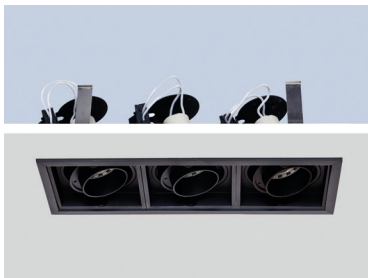

## Quadratum-03 Trimless

10303

GOOD NIGHT

Recessed

10303.XX.XX.X.\*\*

**Cut-out Size** 97x282 h105mm  
**Dimensions** 97x282 h95mm  
**Adjustable** +/- 30° 359° Rotation

Luminaire without LED & Driver

Number	W	Colour Temperature	Light Distribution	Finish
10313	XX	XX	X	<input type="radio"/> 11 White & White <input type="radio"/> 22 Black & Black

## Quadratum-13

10313

10313.XX.XX.X.\*\*

**Cut-out Size** 104x284 h105mm  
**Dimensions** 106x292 h95mm  
**Adjustable** +/- 30° 359° Rotation

Luminaire without LED & Driver

Number	W	Colour Temperature	Light Distribution	Finish
10313	XX	XX	X	<input type="radio"/> 11 White & White <input type="radio"/> 22 Black & Black