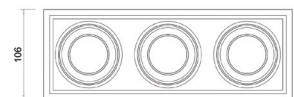

## Quadratum-03 Trimless

10303

GOOD NIGHT

Recessed

10303.XX.XX.X.\*\*

**Cut-out Size** 97x282 h105mm  
**Dimensions** 97x282 h95mm  
**Adjustable** +/- 30° 359° Rotation

Luminaire without LED & Driver

Number	W	Colour Temperature	Light Distribution	Finish
10313	XX	XX	X	<input type="radio"/> 11 White & White <input type="radio"/> 22 Black & Black

## Quadratum-13

10313

10313.XX.XX.X.\*\*

**Cut-out Size** 104x284 h105mm  
**Dimensions** 106x292 h95mm  
**Adjustable** +/- 30° 359° Rotation

Luminaire without LED & Driver

Number	W	Colour Temperature	Light Distribution	Finish
10313	XX	XX	X	<input type="radio"/> 11 White & White <input type="radio"/> 22 Black & Black