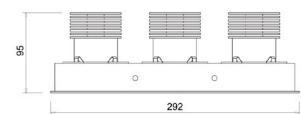

## Quadratum-03 Trimless

10303

GOOD NIGHT

Recessed

10303.XX.XX.X.\*\*

**Cut-out Size** 97x282 h105mm  
**Dimensions** 97x282 h95mm  
**Adjustable** +/- 30° 359° Rotation

Luminaire without LED & Driver

Number	W	Colour Temperature	Light Distribution	Finish
10313	XX	XX	X	<input type="radio"/> 11 White & White <input type="radio"/> 22 Black & Black

## Quadratum-13

10313

10313.XX.XX.X.\*\*

**Cut-out Size** 104x284 h105mm  
**Dimensions** 106x292 h95mm  
**Adjustable** +/- 30° 359° Rotation

Luminaire without LED & Driver

Number	W	Colour Temperature	Light Distribution	Finish
10313	XX	XX	X	<input type="radio"/> 11 White & White <input type="radio"/> 22 Black & Black