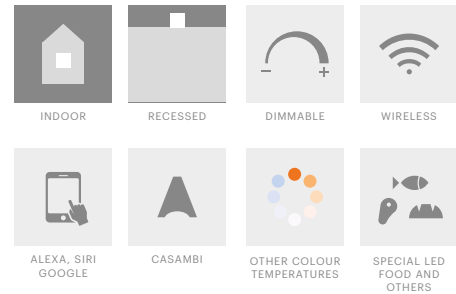

## Quadratum-03 Trimless

10303

GOOD NIGHT

Recessed

10303.XX.XX.X.\*\*

**Cut-out Size** 97x282 h105mm  
**Dimensions** 97x282 h95mm  
**Adjustable** +/- 30° 359° Rotation

Luminaire without LED & Driver

Number	W	Colour Temperature	Light Distribution	Finish
10313	XX	XX	X	<input type="radio"/> 11 White & White <input type="radio"/> 22 Black & Black