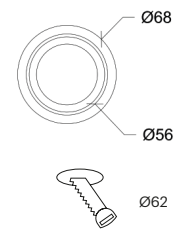

Pendo T230

10010

GOOD NIGHT

Recessed

Installation	Indoor	CRI	>90
Mounting Position	Ceiling recessed	Life Time	L80/B10>25.000 h
IP	20	Cut-out Size	Ø62 h100mm
Wattage	10W	Dimensions	Ø68 h90mm
Lumen Output	760	Adjustable	No
Connection	230V		
Driver	Not included		
Dimmable	Phase Dim		

10010.10.**.*.**.DTR

Number	W	Colour Temperature	Light Distribution	Finish	Dim
10010	10	27 2700	1 Narrow 12°	⊙ 11 White & White	DTR Phase dim
		30 3000	2 Medium 24°	⊙ 14 White & Gold	
		40 4000	3 Wide 36°	● 22 Black & Black	
			● 24 Black & Gold		