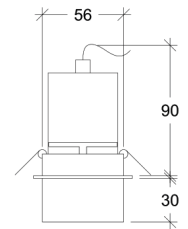

Pendo T230

10010

GOOD NIGHT

Recessed

Installation	Indoor	CRI	>90
Mounting Position	Ceiling recessed	Life Time	L80/B10>25.000 h
IP	20	Cut-out Size	Ø62 h100mm
Wattage	10W	Dimensions	Ø68 h90mm
Lumen Output	760	Adjustable	No
Connection	230V		
Driver	Not included		
Dimmable	Phase Dim		

10010.10.**.*.**.DTR

Number	W	Colour Temperature	Light Distribution	Finish	Dim
10010	10	27 2700	1 Narrow 12°	⊙ 11 White & White	DTR Phase dim
		30 3000	2 Medium 24°	⊙ 14 White & Gold	
		40 4000	3 Wide 36°	● 22 Black & Black	
			● 24 Black & Gold		