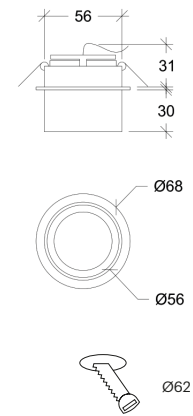

Pendo LOW 230

10010

GOOD NIGHT

Recessed

Installation	Indoor	CRI	>80
Mounting Position	Ceiling recessed	Life Time	L70/B10>20.000 h
IP	20	Cut-out Size	Ø62 h40mm
Wattage	7W	Dimensions	Ø68 h31mm
Lumen Output	500	Adjustable	No
Connection	230V		
Driver	Not required		
Dimmable	Phase Dim		

10010.7.**.*.**

Number	W	Colour Temperature	Light Distribution	Finish	Dim
10010	7	27 2700		11 White & White	DTR Phase dim
		30 3000		14 White & Gold	
		40 4000		22 Black & Black	
				24 Black & Gold	