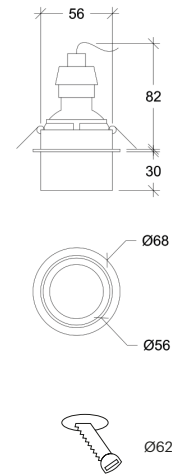

Pendo GU10

10010

GOOD NIGHT

Recessed

Installation	Indoor
Mounting Position	Ceiling recessed
IP	20
Wattage	GU10
Lumen Output	GU10
Connection	230V
Driver	Not required
Dimmable	Depending on lamp

CRI	GU10
Life Time	GU10
Cut-out Size	Ø62 h92mm
Dimensions	Ø68 h82mm
Adjustable	No

10010.GU10.XX.X.**.

Number	W	Colour Temperature	Light Distribution	Finish	Dim
10010	GU10	XX Depending on lamp	XX Depending on lamp	<ul style="list-style-type: none"> ⊙ 11 White & White ⦿ 14 White & Gold ⦿ 22 Black & Black ● 24 Black & Gold 	Depending on lamp