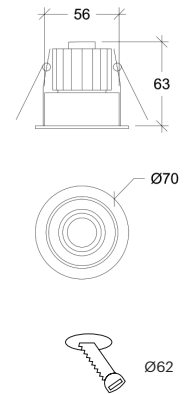

Parvus R

10016

GOOD NIGHT

Recessed

Installation	Indoor
Mounting Position	Ceiling recessed
IP	20
Wattage	6,1W
Lumen Output	635
Connection	350mA
Driver	Not included
Dimmable*	ON/OFF, DALI, PUSH (See drivers section)

CRI	>90
Life Time	L80/B10 >55.000 h
Cut-out Size	Ø62 h75mm
Dimensions	Ø70 h63mm
Adjustable	No

10016.6. **.3.**.XXX

Number	W	Colour Temperature	Light Distribution	Finish	Dim
10016	6	27 2700		○ 10 White	XXX Driver not included (See drivers section)
		30 3000		● 20 Black	
● 30 Aluminium					
● 40 Gold					
● B0 Copper					
Other finishes available upon request					