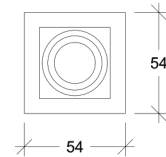

CASAMBI

WIRELESS

Installation	Indoor
Mounting Position	Ceiling recessed
IP	20
Wattage	6,1W
Lumen Output	635
Connection	350mA
Driver	Not included
Dimmable*	ON/OFF, DALI, PUSH (See drivers section)

CRI	>90
Life Time	L80/B10 >55.000 h
Cut-out Size	50x50 h68mm
Dimensions	54x54 h58mm
Adjustable	No

10016.6. **.3.**.XXX

Number	W	Colour Temperature	Light Distribution	Finish	Dim
10017	6	27 2700		10 White	XXX Driver not included (See drivers section)
		30 3000		20 Black	
30 Aluminium					
40 Gold					
80 Copper					
Other finishes available upon request					