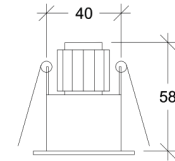

CASAMBI

WIRELESS

Installation	Indoor
Mounting Position	Ceiling recessed
IP	20
Wattage	6,1W
Lumen Output	635
Connection	350mA
Driver	Not included
Dimmable*	ON/OFF, DALI, PUSH (See drivers section)

CRI	>90
Life Time	L80/B10 >55.000 h
Cut-out Size	50x50 h68mm
Dimensions	54x54 h58mm
Adjustable	No

10016.6. **.3.**.XXX

Number	W	Colour Temperature	Light Distribution	Finish	Dim
10017	6	27 2700		10 White	XXX Driver not included (See drivers section)
		30 3000		20 Black	
30 Aluminium					
40 Gold					
80 Copper					
Other finishes available upon request					