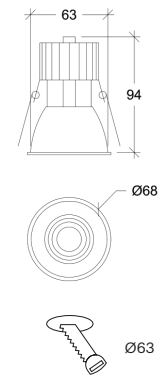

Nolitus

10059

GOOD NIGHT

Recessed

Installation	Indoor	CRI	>90
Mounting Position	Ceiling recessed	Life Time	L70/B10 >50.000 h
IP	20	Cut-out Size	Ø63 h100mm
Wattage	6,1W	Dimensions	Ø68 h94mm
Lumen Output	635	Adjustable	No
Connection	350mA		
Driver	Included remote		
Dimmable*	ON/OFF, DALI, PUSH (See drivers section)		

10059.6.**.2.20.XXX

Number	W	Colour Temperature	Light Distribution	Finish	Dim
10059	6	27 2700 30 3000	2 Medium 40°	<ul style="list-style-type: none"> ○ 10 White ● 20 Black ● 30 Aluminium ● 40 Gold ● 80 Copper <p>Other finishes available upon request</p>	<p>NDI* Driver included (non-dimmable) Dimmable driver upon request</p>