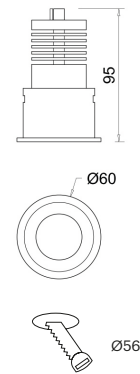

Miniipsofacto-f

10011

GOOD NIGHT

Recessed

Installation	Indoor	CRI	>90
Mounting Position	Ceiling recessed	Life Time	40.000 h
IP	20	Cut-out Size	Ø56 h105mm
Wattage	8W	Dimensions	Ø60 h95mm
Lumen Output	600	Adjustable	No
Connection	150mA		
Driver	Included remote		
Dimmable*	ON/OFF, DALI, PUSH (dimmable drivers on request)		

10011.8.**.*.**

Number	W	Colour Temperature	Light Distribution	Finish	Dim
10011	8	27 2700	1 Narrow 15°	○ 10 White	NDI* Driver included (non-dimmable) Dimmable driver upon request
		30 3000	2 Medium 25°	● 20 Black	
			3 Wide 36°		