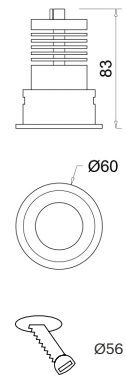

Minicurriculum-a

10015

GOOD NIGHT

Recessed

Installation	Indoor	CRI	>90
Mounting Position	Ceiling recessed	Life Time	40.000 h
IP	20	Cut-out Size	Ø56 h93mm
Wattage	8W	Dimensions	Ø60 h83mm
Lumen Output	600	Adjustable	+/- 15°
Connection	700mA		
Driver	Included remote		
Dimmable*	ON/OFF, DALI, PUSH (dimmable drivers on request)		

10015.8.**.*10

Number	W	Colour Temperature	Light Distribution	Finish	Dim
10015	8	27 2700	1 Narrow 15°	○ 10 White	NDI* Driver included (non-dimmable) Dimmable driver upon request
		30 3000	2 Medium 25°		
			3 Wide 36°		