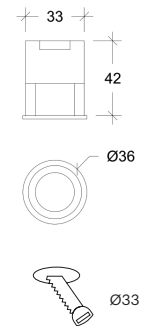

Mini Parvus Wood

10060

GOOD NIGHT

Recessed

Only for installation in wood

Installation	Indoor
Mounting Position	Recessed only for wood ceiling
IP	20
Wattage	3,3W
Lumen Output	440
Connection	100mA
Driver	Not included
Dimmable*	ON/OFF, DALI, PUSH (See drivers section)

CRI	>90
Life Time	L90/B20 >50.000 h
Cut-out Size	Ø33 h45mm
Dimensions	Ø36 h42mm
Adjustable	No

NOTE: The driver does not fit through the fixture hole

10060.3.**.2.20.XXX

Number	W	Colour Temperature	Light Distribution	Finish	Dim
10060	3	27 2700 30 3000	2 Medium 40°	● 20 Black	XXX Driver not included (See drivers section)