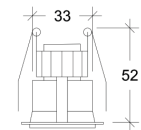

CASAMBI

WIRELESS

Installation	Indoor	CRI	>90
Mounting Position	Recessed only for wood ceiling	Life Time	L90/B20 >50.000 h
IP	20	Cut-out Size	Ø40 h62mm
Wattage	3,3W	Dimensions	Ø45 h52mm
Lumen Output	440	Adjustable	No
Connection	100mA		
Driver	Not included		
Dimmable*	ON/OFF, DALI, PUSH (See drivers section)		

NOTE: The driver does not fit through the fixture hole

10070.3.**.2.**.XXX

Number	W	Colour Temperature	Light Distribution	Finish	Dim
10070	3	27 2700	2 Medium 40°	○ 10 White ● 20 Black ● 30 Aluminium ● 40 Gold ● 80 Copper	XXX Driver not included (See drivers section)
		30 3000			