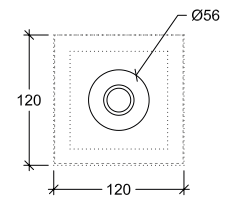

Lenis GU10

10800

GOOD NIGHT

Recessed

Gypsum material
Paintable

Installation	Indoor	CRI	GU10
Mounting Position	Ceiling recessed	Life Time	GU10
IP	20	Cut-out Size	125x125 h130mm
Wattage	GU10	Dimensions	120x120 h121mm Ø56mm
Lumen Output	GU10	Adjustable	No
Connection	230V		
Driver	Not required		
Dimmable	Depending on lamp		

10800.GU10.XX.X.10

Number	W	Colour Temperature	Light Distribution	Finish	Dim
10800	GU10	XX	XX	○ 10 White	Depending on lamp