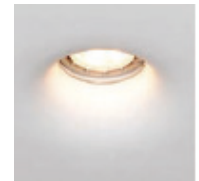

Lenis GU10

10800

GOOD NIGHT

Recessed

Gypsum material
Paintable

Installation	Indoor	CRI	GU10
Mounting Position	Ceiling recessed	Life Time	GU10
IP	20	Cut-out Size	125x125 h130mm
Wattage	GU10	Dimensions	120x120 h121mm Ø56mm
Lumen Output	GU10	Adjustable	No
Connection	230V		
Driver	Not required		
Dimmable	Depending on lamp		

10800.GU10.XX.X.10

Number	W	Colour Temperature	Light Distribution	Finish	Dim
10800	GU10	XX	XX	○ 10 White	Depending on lamp