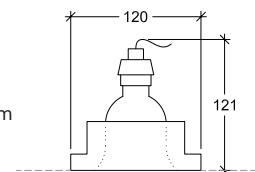

Lenis GU10

10800

GOOD NIGHT

Recessed

Gypsum material
Paintable

Installation	Indoor	CRI	GU10
Mounting Position	Ceiling recessed	Life Time	GU10
IP	20	Cut-out Size	125x125 h130mm
Wattage	GU10	Dimensions	120x120 h121mm Ø56mm
Lumen Output	GU10	Adjustable	No
Connection	230V		
Driver	Not required		
Dimmable	Depending on lamp		

10800.GU10.XX.X.10

Number	W	Colour Temperature	Light Distribution	Finish	Dim
10800	GU10	XX	XX	○ 10 White	Depending on lamp