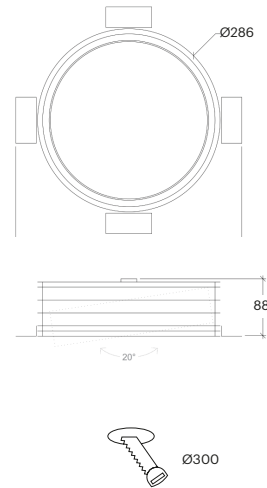

Lacunar Trimless

10114

GOOD NIGHT

Recessed

Only for gypsum ceiling
Other wattages and dimensions available upon request (30W and 40W)

Installation	Indoor	CRI	>80
Mounting Position	Ceiling recessed	Life Time	30.000 h
IP	20	Cut-out Size	Ø300 h98mm
Wattage	20W	Dimensions	Ø286 h88mm
Lumen output	1350	Adjustable	Yes
Connection	700mA		
Driver	Included remote		
Dimmable*	ON/OFF, DALI, PUSH (See drivers section)		

10114.20.**.6.**

Number	W	Colour Temperature	Light Distribution	Finish	Dim
10114	20	30 3000 40 4000	● 6 Opal 120°	○ 10 White ● 20 Black	NDI* Driver included (non-dimmable) Dimmable driver upon request