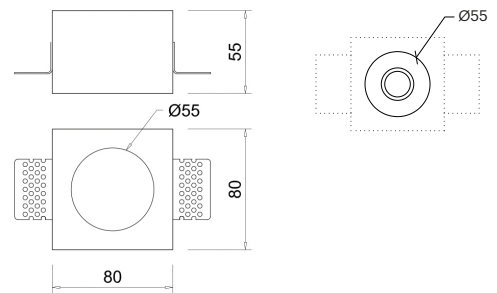

# Incognit GU10

10502

GOOD NIGHT

Recessed

Gypsum material  
Paintable

<b>Installation</b>	Indoor
<b>Mounting Position</b>	Ceiling recessed
<b>IP</b>	20
<b>Wattage</b>	GU10
<b>Lumen Output</b>	GU10
<b>Connection</b>	230V
<b>Driver</b>	Not required
<b>Dimmable</b>	Depending on lamp

<b>CRI</b>	GU10
<b>Life Time</b>	GU10
<b>Cut-out Size</b>	83x83 h135mm
<b>Dimensions</b>	80x80 h131mm Ø55mm
<b>Adjustable</b>	No

10501.GU10.XX.X.90

Number	W	Colour Temperature	Light Distribution	Finish	Dim
10502	GU10	XX	XX	○ 90 Gypsum	Depending on lamp