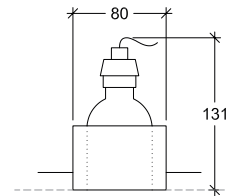

# Incognit GU10

10502

GOOD NIGHT

Recessed

Gypsum material  
Paintable

<b>Installation</b>	Indoor
<b>Mounting Position</b>	Ceiling recessed
<b>IP</b>	20
<b>Wattage</b>	GU10
<b>Lumen Output</b>	GU10
<b>Connection</b>	230V
<b>Driver</b>	Not required
<b>Dimmable</b>	Depending on lamp

<b>CRI</b>	GU10
<b>Life Time</b>	GU10
<b>Cut-out Size</b>	83x83 h135mm
<b>Dimensions</b>	80x80 h131mm Ø55mm
<b>Adjustable</b>	No

10501.GU10.XX.X.90

Number	W	Colour Temperature	Light Distribution	Finish	Dim
10502	GU10	XX	XX	○ 90 Gypsum	Depending on lamp