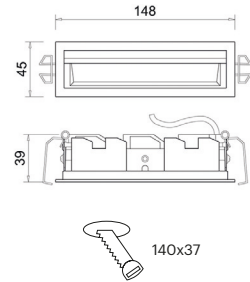

Compactus-Asy

10612

GOOD NIGHT

Recessed

Installation	Indoor	CRI	>90
Mounting Position	Ceiling recessed	Life Time	40.000 h
IP	20	Cut-out Size	140x37 h46mm
Wattage	12W	Dimensions	148x45 h39mm
Lumen Output	790	Adjustable	No
Connection	700mA		
Driver	Included remote		
Dimmable*	ON/OFF, DALI, PUSH (dimmable drivers on request)		

10612.12.27.5.12

Number	W	Colour Temperature	Light Distribution	Finish	Dim
10612	12	27 2700	5 Asymetric	● 12 White & Black	NDI* Driver included (non-dimmable) Dimmable driver upon request