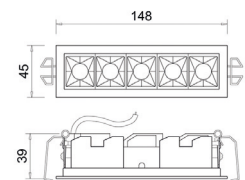

Compactus-5

10512

GOOD NIGHT

Recessed

Installation	Indoor
Mounting Position	Ceiling recessed
IP	20
Wattage	12W
Lumen Output	870
Connection	700mA
Driver	Included remote
Dimmable*	ON/OFF, DALI, PUSH (dimmable drivers on request)

CRI	>90
Life Time	40.000 h
Cut-out Size	140x37 h42mm
Dimensions	148x45 h39mm
Adjustable	No

10512.12.27.*.**

Number	W	Colour Temperature	Light Distribution	Finish	Dim
10512	12	27 2700	<ul style="list-style-type: none"> 1 Narrow 15° 2 Medium 30° 3 Wide 45° 	<ul style="list-style-type: none"> 11 White & White 12 White & Black 	<p>NDI* Driver included (non-dimmable) Dimmable driver upon request</p>