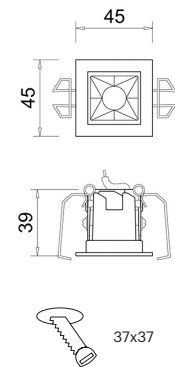

Compactus-1

10503

GOOD NIGHT

Recessed

Installation	Indoor	CRI	>90
Mounting Position	Ceiling recessed	Life Time	40.000 h
IP	20	Cut-out Size	37x37 h42mm
Wattage	3W	Dimensions	45x45 h39mm
Lumen Output	160	Adjustable	No
Connection	700mA		
Driver	Included remote		
Dimmable*	ON/OFF, DALI, PUSH (dimmable drivers on request)		

10503.3.27.*.**

Number	W	Colour Temperature	Light Distribution	Finish	Dim
10503	3	27 2700	<ul style="list-style-type: none">  1 Narrow 15°  2 Medium 30°  3 Wide 45° 	<ul style="list-style-type: none">  11 White & White  12 White & Black 	<p>NDI* Driver included (non-dimmable) Dimmable driver upon request</p>