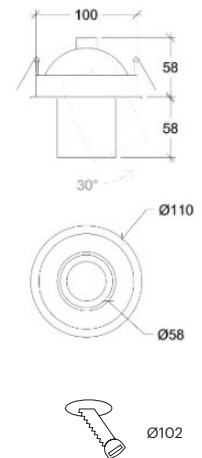

Cicada HE

10029

GOOD NIGHT

Recessed

Installation	Indoor	CRI	>90
Mounting Position	Recessed only for wood ceiling	Life Time	L80/B10>25.000 h
IP	20	Cut-out Size	Ø102 h70mm
Wattage	5W	Dimensions	Ø110 h58mm
Lumen Output	700	Adjustable	Yes
Connection	150mA		
Driver	Not included		
Dimmable	ON/OFF, DALI, PUSH (See drivers section)		

10029.5.**.*.**

Number	W	Colour Temperature	Light Distribution	Finish	Dim
10029	5	27 2700	1 Narrow 15°	○ 10 White	XXX Driver not included (See drivers section)
		30 3000	2 Medium 25°	● 20 Black	
		40 4000	3 Wide 39°		
			4 Superwide 61°		