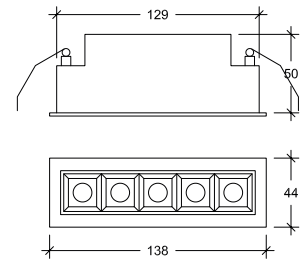

Celum 5

10605

GOOD NIGHT

Recessed

Installation	Indoor
Mounting Position	Ceiling recessed
IP	20
Wattage	10W
Lumen Output	1050
Connection	700mA
Driver	Included remote
Dimmable*	ON/OFF, DALI, PUSH (dimmable drivers on request)

CRI	>90
Life Time	40.000 h
Cut-out Size	36x130 h55mm
Dimensions	44x138 h52mm
Adjustable	No

10605.10.**.*

Number	W	Colour Temperature	Light Distribution	Finish	Dim
10605	10	27 2700	2 Medium 30°	⊙ 11 White & White	NDI* Driver included (non-dimmable) Dimmable driver upon request
		30 3000	3 Wide 48°	⊙ 12 White & Black	