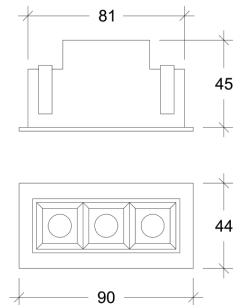

Celum 3

10603

GOOD NIGHT

Recessed

Installation	Indoor
Mounting Position	Ceiling recessed
IP	20
Wattage	6W
Lumen Output	630
Connection	700mA
Driver	Included remote
Dimmable*	ON/OFF, DALI, PUSH (dimmable drivers on request)

CRI	>90
Life Time	40.000 h
Cut-out Size	38x83 h49mm
Dimensions	44x90 h47mm
Adjustable	No

10603.6.**.**

Number	W	Colour Temperature	Light Distribution	Finish	Dim
10603	6	27 2700	2 Medium 30°	⊙ 11 White & White	NDI* Driver included (non-dimmable) Dimmable driver upon request
		30 3000	3 Wide 48°	⊙ 12 White & Black	