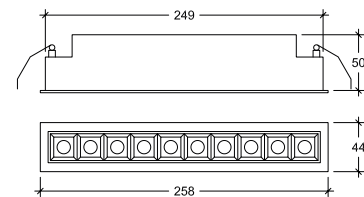

Celum 10

10610

GOOD NIGHT

Recessed

Installation	Indoor
Mounting Position	Ceiling recessed
IP	20
Wattage	20W
Lumen Output	2100
Connection	700mA
Driver	Included remote
Dimmable*	ON/OFF, DALI, PUSH (dimmable drivers on request)

CRI	>90
Life Time	40.000 h
Cut-out Size	36x250 h55mm
Dimensions	44x257mm
Adjustable	No

10610.20.**.**

Number	W	Colour Temperature	Light Distribution	Finish	Dim
10610	20	27 2700	2 Medium 30°	⊙ 11 White & White	NDI* Driver included (non-dimmable) Dimmable driver upon request
		30 3000	3 Wide 48°	⊙ 12 White & Black	