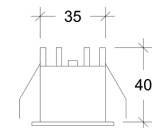

# Celum 1

10601

GOOD NIGHT

Recessed

<b>Installation</b>	Indoor	<b>CRI</b>	>90
<b>Mounting Position</b>	Ceiling recessed	<b>Life Time</b>	40.000 h
<b>IP</b>	20	<b>Cut-out Size</b>	36x36 h45mm
<b>Wattage</b>	2W	<b>Dimensions</b>	44x44mm
<b>Lumen Output</b>	210	<b>Adjustable</b>	No
<b>Connection</b>	700mA		
<b>Driver</b>	Included remote		
<b>Dimmable*</b>	ON/OFF, DALI, PUSH (dimmable drivers on request)		

10601.2.\*\*.\*\*

Number	W	Colour Temperature	Light Distribution	Finish	Dim
10601	2	27 2700	2 Medium 30°	⊙ 11 White & White	NDI* Driver included (non-dimmable) Dimmable driver upon request
		30 3000	3 Wide 48°	⊙ 12 White & Black	