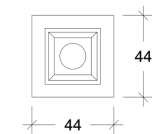

# Celum 1

10601

GOOD NIGHT

Recessed

<b>Installation</b>	Indoor	<b>CRI</b>	>90
<b>Mounting Position</b>	Ceiling recessed	<b>Life Time</b>	40.000 h
<b>IP</b>	20	<b>Cut-out Size</b>	36x36 h45mm
<b>Wattage</b>	2W	<b>Dimensions</b>	44x44mm
<b>Lumen Output</b>	210	<b>Adjustable</b>	No
<b>Connection</b>	700mA		
<b>Driver</b>	Included remote		
<b>Dimmable*</b>	ON/OFF, DALI, PUSH (dimmable drivers on request)		

10601.2.\*\*.\*\*

Number	W	Colour Temperature	Light Distribution	Finish	Dim
10601	2	27 2700	2 Medium 30°	⊙ 11 White & White	NDI* Driver included (non-dimmable) Dimmable driver upon request
		30 3000	3 Wide 48°	⊙ 12 White & Black	