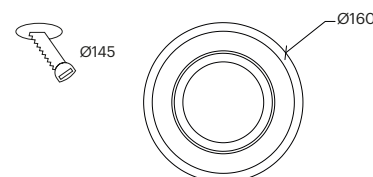

Big Ipsofacto f

10030

GOOD NIGHT

Recessed

Installation	Indoor
Mounting Position	Ceiling recessed
IP	44
Driver	Included remote
Dimmable*	ON/OFF, DALI, PUSH (See drivers section)

CRI	>90
Life Time	40.000 h
Adjustable	No

Wattage	22W
Lumen Output	2100
Connection	500mA
Dimensions	Ø130 h97mm
Cut-out size	Ø120 h105mm

Wattage	30W
Lumen Output	3500
Connection	700mA
Dimensions	Ø160 h130mm
Cut-out size	Ø145 h140mm

10030.**.**.**

Number	W	Colour Temperature	Light Distribution	Finish	Dim
10030	22	30 3000	1 Narrow 24°	10 White	NDI* Driver included (non-dimmable) Dimmable driver upon request
	30	40 4000	2 Medium 38°	20 Black	
			3 Wide 60°	40 Gold	