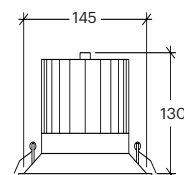

Wattage	22W
Lumen Output	2100
Connection	500mA
Dimensions	Ø130 h97mm
Cut-out size	Ø120 h105mm

Wattage	30W
Lumen Output	3500
Connection	700mA
Dimensions	Ø160 h130mm
Cut-out size	Ø145 h140mm

10030.**.**.**