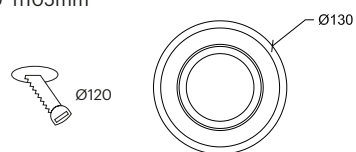

Big Ipsofacto f

10030

GOOD NIGHT

Recessed

Installation	Indoor
Mounting Position	Ceiling recessed
IP	44
Driver	Included remote
Dimmable*	ON/OFF, DALI, PUSH (See drivers section)

CRI	>90
Life Time	40.000 h
Adjustable	No

Wattage	22W
Lumen Output	2100
Connection	500mA
Dimensions	Ø130 h97mm
Cut-out size	Ø120 h105mm

Wattage	30W
Lumen Output	3500
Connection	700mA
Dimensions	Ø160 h130mm
Cut-out size	Ø145 h140mm

10030.**.**.**

Number	W	Colour Temperature	Light Distribution	Finish	Dim
10030	22	30 3000	1 Narrow 24°	10 White	NDI* Driver included (non-dimmable) Dimmable driver upon request
	30	40 4000	2 Medium 38°	20 Black	
			3 Wide 60°	40 Gold	