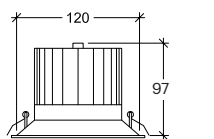

Big Ipsofacto f

10030

GOOD NIGHT

Recessed

Installation	Indoor
Mounting Position	Ceiling recessed
IP	44
Driver	Included remote
Dimmable*	ON/OFF, DALI, PUSH (See drivers section)

CRI	>90
Life Time	40.000 h
Adjustable	No

Wattage	22W
Lumen Output	2100
Connection	500mA
Dimensions	Ø130 h97mm
Cut-out size	Ø120 h105mm

Wattage	30W
Lumen Output	3500
Connection	700mA
Dimensions	Ø160 h130mm
Cut-out size	Ø145 h140mm

10030.**.**.**