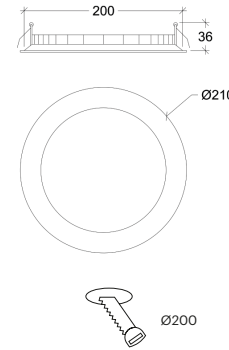

Big Curriculum

10110

GOOD NIGHT

Recessed

| | |
|--------------------------|---|
| Installation | Indoor |
| Mounting Position | Ceiling recessed |
| IP | 20 |
| Wattage | 22W |
| Lumen output | 1800 |
| Connection | 700mA |
| Driver | Included remote |
| Dimmable* | ON/OFF, DALI, PUSH (See drivers section) |

| | |
|---------------------|------------|
| CRI | >85 |
| Life Time | 30.000 h |
| Cut-out Size | Ø200 h50mm |
| Dimensions | Ø210 h36mm |
| Adjustable | No |

10110.22.**.*.**

| Number | W | Colour Temperature | Light Distribution | Finish | Dim |
|--------|----|--------------------|--------------------|------------|--|
| 10110 | 22 | 30 3000 40 4000 | ● 6 Opal 120° | ○ 10 White | NDI* Driver included (non-dimmable) Dimmable driver upon request |