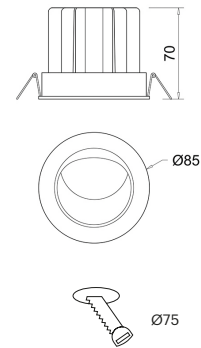

Balnearis

10007

GOOD NIGHT

Recessed

Installation	Indoor
Mounting Position	Ceiling recessed
IP	20
Wattage	12W
Lumen Output	900
Connection	300mA
Driver	Included remote
Dimmable*	ON/OFF, DALI, PUSH (dimmable drivers on request)

CRI	>90
Life Time	40.000 h
Cut-out Size	Ø75 h80mm
Dimensions	Ø85 h70mm
Adjustable	No

10007.12.**.5.10

Number	W	Colour Temperature	Light Distribution	Finish	Dim
10007	12	27 2700 30 3000	5 Asymmetric 50°	10 White	NDI* Driver included (non-dimmable) Dimmable driver upon request