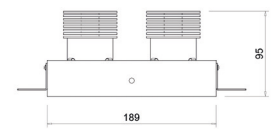

## Quadratum-02 Trimless

10302

GOOD NIGHT

Recessed

10302.XX.XX.X.\*\*

Cut-out Size 97x189 h105mm  
 Dimensions 97x189 h95mm  
 Adjustable +/- 30° 359° Rotation

Luminaire without LED & Driver

Number	W	Colour Temperature	Light Distribution	Finish
10302	XX	XX	X	☉ 11 White & White ● 22 Black & Black

## Quadratum-12

10312

10312.XX.XX.X.\*\*

Cut-out Size 104x191 h105mm  
 Dimensions 106x199 h95mm  
 Adjustable +/- 30° 359° Rotation

Luminaire without LED & Driver

Number	W	Colour Temperature	Light Distribution	Finish
10312	XX	XX	X	☉ 11 White & White ● 22 Black & Black