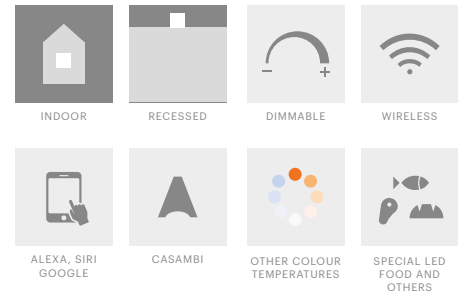

## Quadratum-02 Trimless

10302

GOOD NIGHT

Recessed

10302.XX.XX.X.\*\*

Cut-out Size 97x189 h105mm  
 Dimensions 97x189 h95mm  
 Adjustable +/- 30° 359° Rotation

Luminaire without LED & Driver

Number	W	Colour Temperature	Light Distribution	Finish
10302	XX	XX	X	☉ 11 White & White ● 22 Black & Black