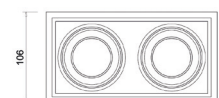

## Quadratum-02 Trimless

10302

GOOD NIGHT

Recessed

10302.XX.XX.X.\*\*

Cut-out Size 97x189 h105mm  
 Dimensions 97x189 h95mm  
 Adjustable +/- 30° 359° Rotation

Luminaire without LED & Driver

Number	W	Colour Temperature	Light Distribution	Finish
10302	XX	XX	X	☉ 11 White & White ● 22 Black & Black

## Quadratum-12

10312

10312.XX.XX.X.\*\*

Cut-out Size 104x191 h105mm  
 Dimensions 106x199 h95mm  
 Adjustable +/- 30° 359° Rotation

Luminaire without LED & Driver

Number	W	Colour Temperature	Light Distribution	Finish
10312	XX	XX	X	☉ 11 White & White ● 22 Black & Black