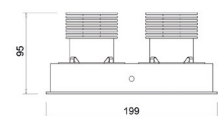

## Quadratum-02 Trimless

10302

GOOD NIGHT

Recessed

10302.XX.XX.X.\*\*

Cut-out Size 97x189 h105mm  
 Dimensions 97x189 h95mm  
 Adjustable +/- 30° 359° Rotation

Luminaire without LED & Driver

Number	W	Colour Temperature	Light Distribution	Finish
10302	XX	XX	X	☉ 11 White & White ● 22 Black & Black

## Quadratum-12

10312

10312.XX.XX.X.\*\*

Cut-out Size 104x191 h105mm  
 Dimensions 106x199 h95mm  
 Adjustable +/- 30° 359° Rotation

Luminaire without LED & Driver

Number	W	Colour Temperature	Light Distribution	Finish
10312	XX	XX	X	☉ 11 White & White ● 22 Black & Black