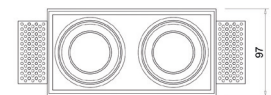

## Quadratum-02 Trimless

10302

GOOD NIGHT

Recessed

10302.XX.XX.X.\*\*

Cut-out Size 97x189 h105mm  
 Dimensions 97x189 h95mm  
 Adjustable +/- 30° 359° Rotation

Luminaire without LED & Driver

Number	W	Colour Temperature	Light Distribution	Finish
10302	XX	XX	X	☉ 11 White & White ● 22 Black & Black

## Quadratum-12

10312

10312.XX.XX.X.\*\*

Cut-out Size 104x191 h105mm  
 Dimensions 106x199 h95mm  
 Adjustable +/- 30° 359° Rotation

Luminaire without LED & Driver

Number	W	Colour Temperature	Light Distribution	Finish
10312	XX	XX	X	☉ 11 White & White ● 22 Black & Black