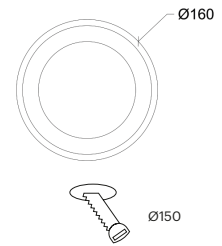

Mergo

10112

GOOD NIGHT

Recessed

| | |
|--------------------------|-------------------|
| Installation | Indoor |
| Mounting Position | Ceiling recessed |
| IP | 20 |
| Wattage | 30W |
| Lumen output | 2400 |
| Connection | 700mA |
| Driver | Included built-in |
| Dimmable* | Non-dimmable |

| | |
|---------------------|------------|
| CRI | >80 |
| Life Time | 30.000 h |
| Cut-out Size | Ø150 h70mm |
| Dimensions | Ø160 h62mm |
| Adjustable | No |

10112.30.**.*.**

| Number | W | Colour Temperature | Light Distribution | Finish | Dim |
|--------|----|--------------------|--------------------|------------|-------------------------------------|
| 10112 | 30 | 30 3000 40 4000 | ● 6 Opal 120° | ○ 10 White | NDI* Driver included (non-dimmable) |