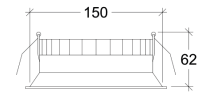

Mergo

10112

GOOD NIGHT

Recessed

| | |
|--------------------------|-------------------|
| Installation | Indoor |
| Mounting Position | Ceiling recessed |
| IP | 20 |
| Wattage | 30W |
| Lumen output | 2400 |
| Connection | 700mA |
| Driver | Included built-in |
| Dimmable* | Non-dimmable |

| | |
|---------------------|------------|
| CRI | >80 |
| Life Time | 30.000 h |
| Cut-out Size | Ø150 h70mm |
| Dimensions | Ø160 h62mm |
| Adjustable | No |

10112.30.**.*.**

| Number | W | Colour Temperature | Light Distribution | Finish | Dim |
|--------|----|--------------------|--------------------|------------|-------------------------------------|
| 10112 | 30 | 30 3000 40 4000 | ● 6 Opal 120° | ○ 10 White | NDI* Driver included (non-dimmable) |