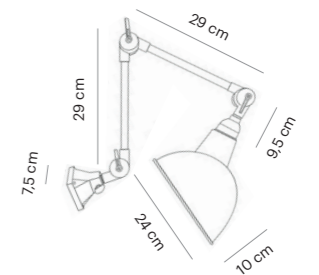

VD3607-01

Mounting Position	Surface - wall
IP	20
Voltage	110-250V
Socket Type	1 x E27
Power Max.	60W
Power Max. LED	15W
Vitreous Enamel	Yes