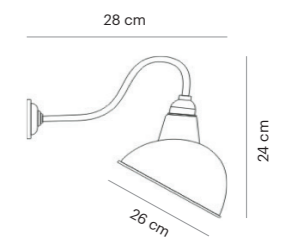

Mounting Position	Surface - wall
IP	20
Voltage	110-250V
Socket Type	1 x E27
Power Max.	60W
Power Max. LED	15W
Vitreous Enamel	Yes

VD3604-01

Mounting Position	Surface - wall
IP	20
Voltage	110-250V
Socket Type	1 x E27
Power Max.	60W
Power Max. LED	15W
Vitreous Enamel	Yes

VD3605-01

Mounting Position	Surface - wall
IP	20
Voltage	110-250V
Socket Type	1 x E27
Power Max.	60W
Power Max. LED	15W
Vitreous Enamel	Yes

VD3607-01

Mounting Position	Surface - wall
IP	20
Voltage	110-250V
Socket Type	1 x E27
Power Max.	60W
Power Max. LED	15W
Vitreous Enamel	Yes