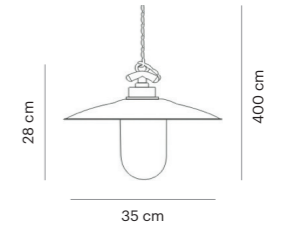

VD3521-01

Mounting Position Suspended
IP 44
Voltage 110-250V
Socket Type 1 x E27
Power Max. 60W
Power Max. LED 15W
Vitreous Enamel No