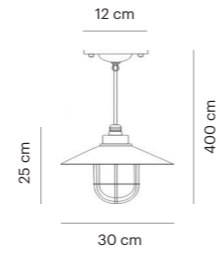

VD3530-01

Mounting Position	Suspended
IP	20
Voltage	110-250V
Socket Type	1 x E27
Power Max.	60W
Power Max. LED	15W
Vitreous Enamel	Yes