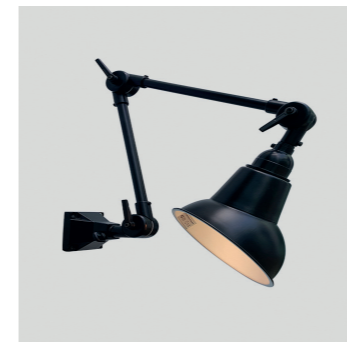

VD3605-01

Mounting Position	Surface - wall
IP	20
Voltage	110-250V
Socket Type	1 x E27
Power Max.	60W
Power Max. LED	15W
Vitreous Enamel	Yes