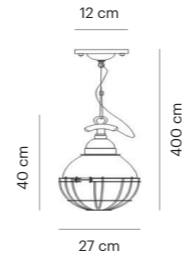

VD3524-01

Mounting Position Suspended
IP 44
Voltage 110-250V
Socket Type 1 x E27
Power Max. 60W
Power Max. LED 15W
Vitreous Enamel Yes