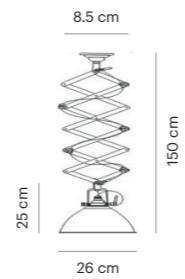

Mounting Position	Suspended
IP	44
Voltage	110-250V
Socket Type	1 x E27
Power Max.	60W
Power Max. LED	15W
Vitreous Enamel	Yes

Mounting Position	Suspended
IP	20
Voltage	110-250V
Socket Type	1 x E27
Power Max.	60W
Power Max. LED	15W
Vitreous Enamel	Yes

Mounting Position	Suspended
IP	20
Voltage	110-250V
Socket Type	1 x E27
Power Max.	60W
Power Max. LED	15W
Vitreous Enamel	Yes