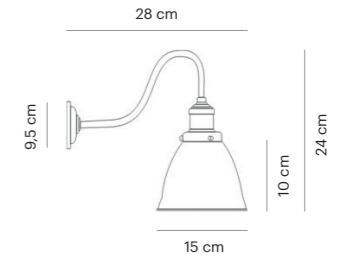

VD3555-01

Mounting Position	Suspended
IP	20
Voltage	110-250V
Socket Type	1 x E27
Power Max.	60W
Power Max. LED	15W
Vitreous Enamel	Yes

Industrial Wall Lamp Collection

Industrial Wall Lamp Collection

VD3602-01

Mounting Position	Surface - wall
IP	20
Voltage	110-250V
Socket Type	1 x E27
Power Max.	60W
Power Max. LED	15W
Vitreous Enamel	Yes

VD3604-01

Mounting Position	Surface - wall
IP	20
Voltage	110-250V
Socket Type	1 x E27
Power Max.	60W
Power Max. LED	15W
Vitreous Enamel	Yes