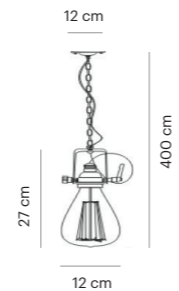

VD3528-01

Mounting Position Suspended
IP 44
Voltage 110-250V
Socket Type 1 x E27
Power Max. 60W
Power Max. LED 15W
Vitreous Enamel Yes