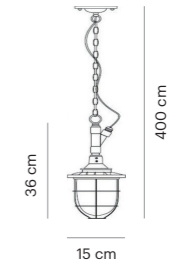

VD3502-01

Mounting Position	Suspended
IP	44
Voltage	110-250V
Socket Type	1 x E27
Power Max.	60W
Power Max. LED	15W
Vitreous Enamel	No

VD3503-01

Mounting Position	Suspended
IP	20
Voltage	110-250V
Socket Type	1 x E27
Power Max.	60W
Power Max. LED	15W
Vitreous Enamel	Yes