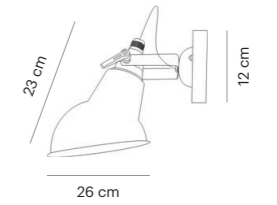

Mounting Position	Surface - wall
IP	20
Voltage	110-250V
Socket Type	1 x E27
Power Max.	60W
Power Max. LED	15W
Vitreous Enamel	Yes

VD3604-01

Mounting Position	Surface - wall
IP	20
Voltage	110-250V
Socket Type	1 x E27
Power Max.	60W
Power Max. LED	15W
Vitreous Enamel	Yes