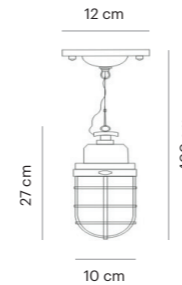

VD3527-01

Mounting Position Suspended
IP 44
Voltage 110-250V
Socket Type 1 x E27
Power Max. 60W
Power Max. LED 15W
Vitreous Enamel No