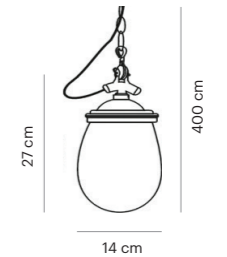

VD3518-01

Mounting Position Suspended
IP 20
Voltage 110-250V
Socket Type 1 x E27
Power Max. 60W
Power Max. LED 15W
Vitreous Enamel Yes

VD3524-01

Mounting Position Suspended
IP 44
Voltage 110-250V
Socket Type 1 x E27
Power Max. 60W
Power Max. LED 15W
Vitreous Enamel Yes

VD3521-01

Mounting Position Suspended
IP 44
Voltage 110-250V
Socket Type 1 x E27
Power Max. 60W
Power Max. LED 15W
Vitreous Enamel No

VD3527-01

Mounting Position Suspended
IP 44
Voltage 110-250V
Socket Type 1 x E27
Power Max. 60W
Power Max. LED 15W
Vitreous Enamel No