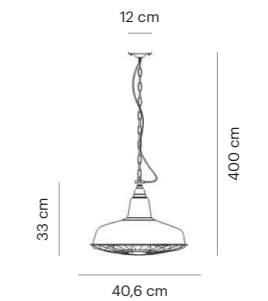

VD3512-01

Mounting Position	Suspended
IP	20
Voltage	110-250V
Socket Type	1 x E27
Power Max.	60W
Power Max. LED	15W
Vitreous Enamel	Yes