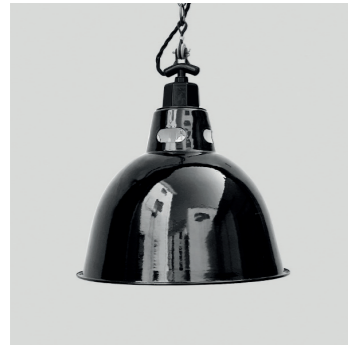

VD3514-01

Mounting Position Suspended
IP 20
Voltage 110-250V
Socket Type 1 x E27
Power Max. 60W
Power Max. LED 15W
Vitreous Enamel Yes