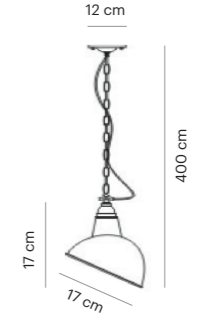

Industrial Suspended Collection

VD3514-01

Mounting Position Suspended
IP 20
Voltage 110-250V
Socket Type 1 x E27
Power Max. 60W
Power Max. LED 15W
Vitreous Enamel Yes

VD3523-01

Mounting Position Suspended
IP 20
Voltage 110-250V
Socket Type 1 x E27
Power Max. 60W
Power Max. LED 15W
Vitreous Enamel Yes