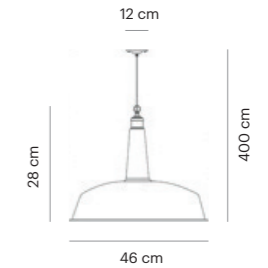

VD3502-01

Mounting Position	Suspended
IP	44
Voltage	110-250V
Socket Type	1 x E27
Power Max.	60W
Power Max. LED	15W
Vitreous Enamel	No

VD3503-01

Mounting Position	Suspended
IP	20
Voltage	110-250V
Socket Type	1 x E27
Power Max.	60W
Power Max. LED	15W
Vitreous Enamel	Yes