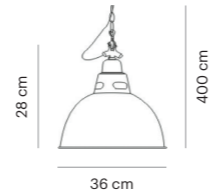

VD3523-01

Mounting Position Suspended
IP 20
Voltage 110-250V
Socket Type 1 x E27
Power Max. 60W
Power Max. LED 15W
Vitreous Enamel Yes