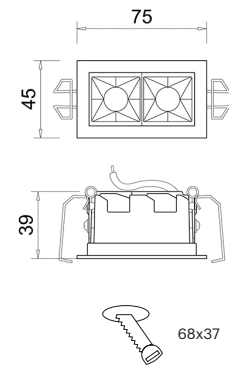

Compactus-2

10506

GOOD NIGHT

Recessed

Installation	Indoor	CRI	>90
Mounting Position	Ceiling recessed	Life Time	40.000 h
IP	20	Cut-out Size	68x37 h42mm
Wattage	6W	Dimensions	75x45 h39mm
Lumen Output	360	Adjustable	No
Connection	700mA		
Driver	Included remote		
Dimmable*	ON/OFF, DALI, PUSH (dimmable drivers on request)		

10506.6.27.*.**

Number	W	Colour Temperature	Light Distribution	Finish	Dim
10506	6	27 2700	<ul style="list-style-type: none"> 1 Narrow 15° 2 Medium 30° 3 Wide 45° 	<ul style="list-style-type: none"> 11 White & White 12 White & Black 	<p>NDI* Driver included (non-dimmable) Dimmable driver upon request</p>