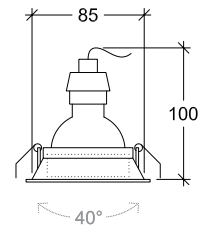

<b>CRI</b>	GU10
<b>Life Time</b>	GU10
<b>Cut-out Size</b>	Ø80-85 h110mm
<b>Dimensions</b>	Ø95 h100mm
<b>Adjustable</b>	Yes

10022.GU10.XX.X.\*\*

Number	W	Colour Temperature	Light Distribution	Finish	Dim
10022	GU10	XX Depending on lamp	XX Depending on lamp	○ 10 White ● 20 Black	Depending on lamp