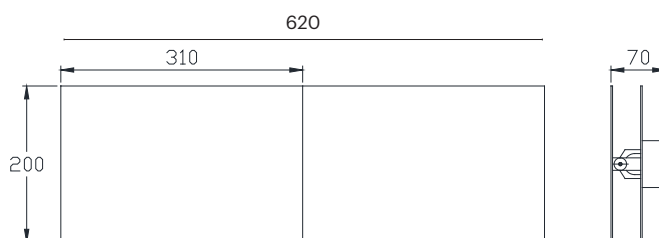

CRI	GU10
Life Time	GU10
Cut-out Size	-
Dimensions	60x60 h97mm
Adjustable	No

LKA101.**.**.**

Number	W	Colour Temperature	Light Distribution	Finish
LKA101	GU10	XX Depending on lamp	XX Depending on lamp	<ul style="list-style-type: none"> ○ 10 White ● 20 Black ● 40 Gold ● CO Silver ● BO Copper ● MO Metallic Copper ● NO Metallic Gold ● PO Metallic Chrome RA RAL Chart

CRI	GU10
Life Time	GU10
Cut-out Size	-
Dimensions	Ø55x89 h175mm
Adjustable	No

LKA402.**.**.**

Number	W	Colour Temperature	Light Distribution	Finish
LKA402	2xGU10	XX Depending on lamp	XX Depending on lamp	<ul style="list-style-type: none"> <li style="width: 50%;">○ 10 White <li style="width: 50%;">● MO Metallic Copper <li style="width: 50%;">● 20 Black <li style="width: 50%;">● NO Metallic Gold <li style="width: 50%;">● 40 Gold <li style="width: 50%;">● PO Metallic Chrome <li style="width: 50%;">● CO Silver <li style="width: 50%;">RA RAL Chart <li style="width: 50%;">● BO Copper

WIRELESS

Installation	Indoor	CRI	> 90
Mounting Position	Surface	Life Time	40.000 h
IP	20	Cut-out Size	-
Wattage	7W	Dimensions	620x200 h70mm
Lumen output	560	Adjustable	Yes
Connection	230V		
Driver	Included		
Dimmable	DALI, Push / Driver on request		