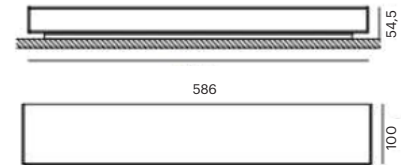

CRI	> 90
Life Time	L80 / B10 72.000 h
Cut-out Size	-
Dimensions	1146x78,5 h65mm
Adjustable	No

LKA612.**.**.**

Number	W	Colour Temperature	Light Distribution	Finish										
LKA612	16	27 2700	6 Opal 120°	<table border="0"> <tr> <td>○ 10 White</td> <td>● MO Metallic Copper</td> </tr> <tr> <td>● 20 Black</td> <td>● NO Metallic Gold</td> </tr> <tr> <td>● 40 Gold</td> <td>● PO Metallic Chrome</td> </tr> <tr> <td>● CO Silver</td> <td>RA RAL Chart</td> </tr> <tr> <td>● BO Copper</td> <td></td> </tr> </table>	○ 10 White	● MO Metallic Copper	● 20 Black	● NO Metallic Gold	● 40 Gold	● PO Metallic Chrome	● CO Silver	RA RAL Chart	● BO Copper	
○ 10 White	● MO Metallic Copper													
● 20 Black	● NO Metallic Gold													
● 40 Gold	● PO Metallic Chrome													
● CO Silver	RA RAL Chart													
● BO Copper														
	24	30 3000												
	35	40 4000												

FIRMUS DOUBLE 600

LKA7 16 586MM UP & DOWN

GOOD NIGHT

Surface

Installation	Indoor	CRI	> 90
Mounting Position	Surface	Life Time	L80 / B10 72.000 h
IP	20	Cut-out Size	-
Wattage	2 x 8W 2 x 12W 2 x 18W	Dimensions	586x54,5 h100mm
Lumen output	2 x 1400 2 x 2000 2 x 2700	Adjustable	No
Connection	230V		
Driver	Included		
Dimmable	DALI, Push / Driver on request		