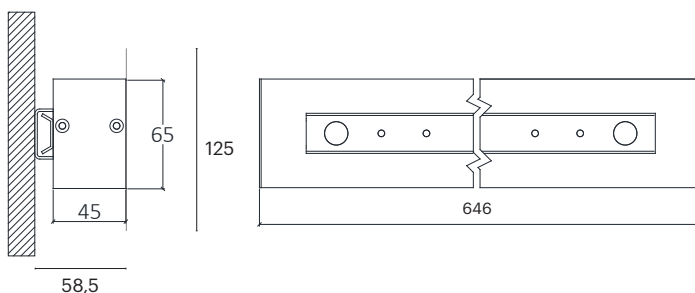

CRI	GU10
Life Time	GU10
Cut-out Size	-
Dimensions	Ø55x89 h175mm
Adjustable	No

LKA402.**.**.**

Number	W	Colour Temperature	Light Distribution	Finish
LKA402	2xGU10	XX Depending on lamp	XX Depending on lamp	<ul style="list-style-type: none"> <li style="width: 50%;">○ 10 White <li style="width: 50%;">● MO Metallic Copper <li style="width: 50%;">● 20 Black <li style="width: 50%;">● NO Metallic Gold <li style="width: 50%;">● 40 Gold <li style="width: 50%;">● PO Metallic Chrome <li style="width: 50%;">● CO Silver <li style="width: 50%;">RA RAL Chart <li style="width: 50%;">● BO Copper

CRI	> 90
Life Time	L80 / B10 72.000 h
Cut-out Size	-
Dimensions	646x58,5 h125mm
Adjustable	No

LKA622.**.**.**

Number	W	Colour Temperature	Light Distribution	Finish	
LKA622	8	27 2700	6 Opal 120°	10 White	MO Metallic Copper
	12	30 3000		20 Black	NO Metallic Gold
	18	40 4000		40 Gold	PO Metallic Chrome
				CO Silver	RA RAL Chart
				BO Copper	

CRI	> 90
Life Time	L80 / B10 72.000 h
Cut-out Size	-
Dimensions	926x58,5 h125mm
Adjustable	No

LKA222.**.**.**

Number	W	Colour Temperature	Light Distribution	Finish										
LKA222	12	27 2700	6 Opal 120°	<table border="0"> <tr> <td>○ 10 White</td> <td>● MO Metallic Copper</td> </tr> <tr> <td>● 20 Black</td> <td>● NO Metallic Gold</td> </tr> <tr> <td>● 40 Gold</td> <td>● PO Metallic Chrome</td> </tr> <tr> <td>● CO Silver</td> <td>RA RAL Chart</td> </tr> <tr> <td>● BO Copper</td> <td></td> </tr> </table>	○ 10 White	● MO Metallic Copper	● 20 Black	● NO Metallic Gold	● 40 Gold	● PO Metallic Chrome	● CO Silver	RA RAL Chart	● BO Copper	
○ 10 White	● MO Metallic Copper													
● 20 Black	● NO Metallic Gold													
● 40 Gold	● PO Metallic Chrome													
● CO Silver	RA RAL Chart													
● BO Copper														
	18	30 3000												
	28	40 4000												