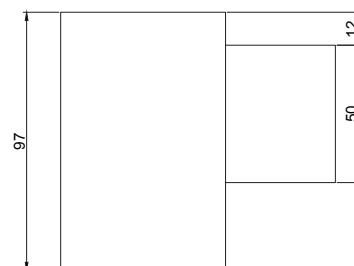

CRI	GU10
Life Time	GU10
Cut-out Size	-
Dimensions	60x60 h97mm
Adjustable	No

LKA101.**.**.**

Number	W	Colour Temperature	Light Distribution	Finish
LKA101	GU10	XX Depending on lamp	XX Depending on lamp	<ul style="list-style-type: none"> ○ 10 White ● 20 Black ● 40 Gold ● CO Silver ● BO Copper ● MO Metallic Copper ● NO Metallic Gold ● PO Metallic Chrome RA RAL Chart

CRI	GU10
Life Time	GU10
Cut-out Size	-
Dimensions	60x100 h180mm
Adjustable	No

LKA102.**.**.**

Number	W	Colour Temperature	Light Distribution	Finish
LKA102	2xGU10	XX Depending on lamp	XX Depending on lamp	<ul style="list-style-type: none"> ○ 10 White ● 20 Black ● 40 Gold ● CO Silver ● BO Copper ● MO Metallic Copper ● NO Metallic Gold ● PO Metallic Chrome RA RAL Chart