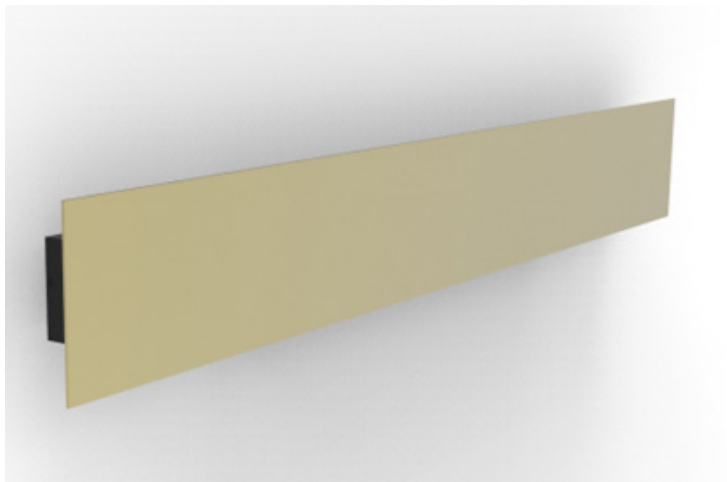

STABILUM 930

LKA6 23 926MM

GOOD NIGHT

Surface