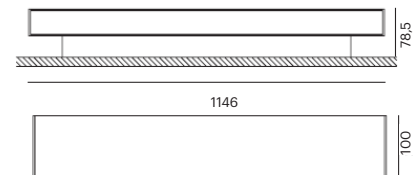

INDOOR

SURFACE

DIMMABLE

CASAMBI

WIRELESS

Installation	Indoor	CRI	> 90
Mounting Position	Surface	Life Time	L80 / B10 72.000 h
IP	20	Cut-out Size	-
Wattage	2 x 16W 2 x 24W 2 x 34W	Dimensions	1146x78,5 h100mm
Lumen output	2 x 2800 2 x 4000 2 x 5400	Adjustable	No
Connection	230V		
Driver	Included		
Dimmable	DALI, Push / Driver on request