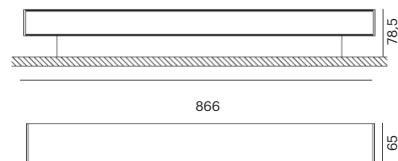

CRI	> 90
Life Time	L80 / B10 72.000 h
Cut-out Size	-
Dimensions	1206x58,5 h125mm
Adjustable	No

LKA624.**.**.**

Number	W	Colour Temperature	Light Distribution	Finish
LKA624	16	27 2700	6 Opal 120°	<ul style="list-style-type: none"> 10 White 20 Black 40 Gold CO Silver BO Copper
	24	30 3000		<ul style="list-style-type: none"> MO Metallic Copper NO Metallic Gold PO Metallic Chrome
	35	40 4000		<p>RA RAL Chart</p>

CRI	> 90
Life Time	L80 / B10 72.000 h
Cut-out Size	-
Dimensions	586x78,5 h65mm
Adjustable	No

LKA610.**.**.**

Number	W	Colour Temperature	Light Distribution	Finish
LKA610	8	27 2700	6 Opal 120°	10 White MO Metallic Copper
	12	30 3000		20 Black NO Metallic Gold
	18	40 4000		40 Gold PO Metallic Chrome
				CO Silver RA RAL Chart
				BO Copper

FIRMUS 900

LKA6 11 866MM

GOOD NIGHT

Surface

Installation	Indoor
Mounting Position	Surface
IP	20
Wattage	12W 18W 26W
Lumen output	2100 3000 4100
Connection	230V
Driver	Included
Dimmable	DALI, Push / Driver on request

CRI	> 90
Life Time	L80 / B10 72.000 h
Cut-out Size	-
Dimensions	866x78,5 h65mm
Adjustable	No

LKA611.**.**.**

Number	W	Colour Temperature	Light Distribution	Finish	
LKA611	12	27 2700	6 Opal 120°	○ 10 White ● 20 Black ● 40 Gold ● CO Silver ● BO Copper	● MO Metallic Copper ● NO Metallic Gold ● PO Metallic Chrome RA RAL Chart
	18	30 3000			
	26	40 4000			