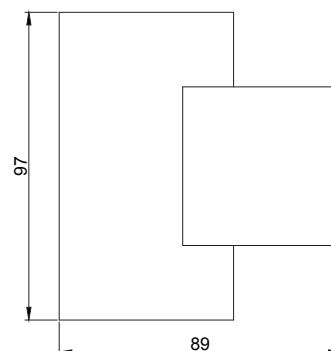

VINEA ROUND GU10

LKA4 01

GOOD NIGHT

Surface

Installation	Indoor
Mounting Position	Surface
IP	20
Wattage	GU10
Lumen output	GU10
Connection	230V
Driver	Not required
Dimmable	Depending on lamp

CRI	GU10
Life Time	GU10
Cut-out Size	-
Dimensions	Ø55x89 h97mm
Adjustable	No