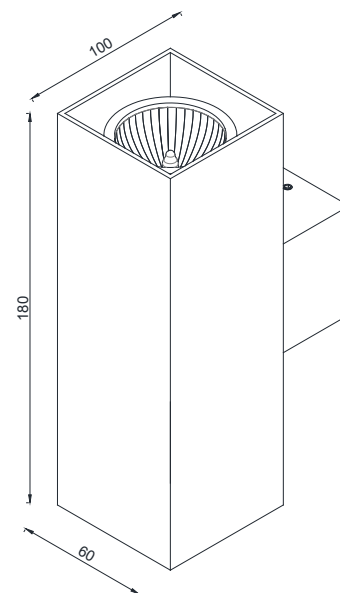

CRI	GU10
Life Time	GU10
Cut-out Size	-
Dimensions	60x60 h97mm
Adjustable	No

LKA101.**.**.**

Number	W	Colour Temperature	Light Distribution	Finish
LKA101	GU10	XX Depending on lamp	XX Depending on lamp	<ul style="list-style-type: none"> ○ 10 White ● 20 Black ● 40 Gold ● CO Silver ● BO Copper ● MO Metallic Copper ● NO Metallic Gold ● PO Metallic Chrome RA RAL Chart

CRI	GU10
Life Time	GU10
Cut-out Size	-
Dimensions	60x100 h180mm
Adjustable	No

LKA102.**.**.**

Number	W	Colour Temperature	Light Distribution	Finish
LKA102	2xGU10	XX Depending on lamp	XX Depending on lamp	<ul style="list-style-type: none"> ○ 10 White ● 20 Black ● 40 Gold ● CO Silver ● BO Copper ● MO Metallic Copper ● NO Metallic Gold ● PO Metallic Chrome RA RAL Chart

CRI	GU10
Life Time	GU10
Cut-out Size	-
Dimensions	Ø55x89 h175mm
Adjustable	No

LKA402.**.**.**

Number	W	Colour Temperature	Light Distribution	Finish
LKA402	2xGU10	XX Depending on lamp	XX Depending on lamp	<ul style="list-style-type: none"> <li style="width: 50%;">○ 10 White <li style="width: 50%;">● MO Metallic Copper <li style="width: 50%;">● 20 Black <li style="width: 50%;">● NO Metallic Gold <li style="width: 50%;">● 40 Gold <li style="width: 50%;">● PO Metallic Chrome <li style="width: 50%;">● CO Silver <li style="width: 50%;">RA RAL Chart <li style="width: 50%;">● BO Copper