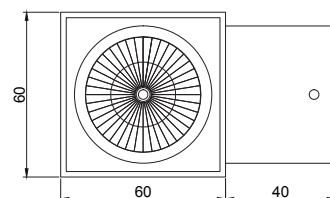

CRI	GU10
Life Time	GU10
Cut-out Size	-
Dimensions	60x60 h97mm
Adjustable	No

LKA101.**.**.**

Number	W	Colour Temperature	Light Distribution	Finish
LKA101	GU10	XX Depending on lamp	XX Depending on lamp	<ul style="list-style-type: none"> ○ 10 White ● 20 Black ● 40 Gold ● CO Silver ● BO Copper ● MO Metallic Copper ● NO Metallic Gold ● PO Metallic Chrome RA RAL Chart

CRI	GU10
Life Time	GU10
Cut-out Size	-
Dimensions	60x100 h180mm
Adjustable	No

LKA102.**.**.**

Number	W	Colour Temperature	Light Distribution	Finish
LKA102	2xGU10	XX Depending on lamp	XX Depending on lamp	<ul style="list-style-type: none"> ○ 10 White ● 20 Black ● 40 Gold ● CO Silver ● BO Copper ● MO Metallic Copper ● NO Metallic Gold ● PO Metallic Chrome RA RAL Chart