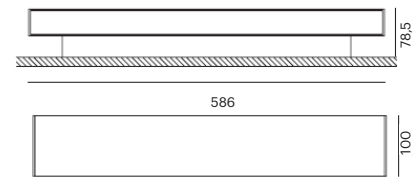

CRI	> 90
Life Time	L80 / B10 72.000 h
Cut-out Size	-
Dimensions	1146x78,5 h65mm
Adjustable	No

LKA612.**.**.**

Number	W	Colour Temperature	Light Distribution	Finish										
LKA612	16	27 2700	6 Opal 120°	<table border="0"> <tr> <td>○ 10 White</td> <td>● MO Metallic Copper</td> </tr> <tr> <td>● 20 Black</td> <td>● NO Metallic Gold</td> </tr> <tr> <td>● 40 Gold</td> <td>● PO Metallic Chrome</td> </tr> <tr> <td>● CO Silver</td> <td>RA RAL Chart</td> </tr> <tr> <td>● BO Copper</td> <td></td> </tr> </table>	○ 10 White	● MO Metallic Copper	● 20 Black	● NO Metallic Gold	● 40 Gold	● PO Metallic Chrome	● CO Silver	RA RAL Chart	● BO Copper	
○ 10 White	● MO Metallic Copper													
● 20 Black	● NO Metallic Gold													
● 40 Gold	● PO Metallic Chrome													
● CO Silver	RA RAL Chart													
● BO Copper														
	24	30 3000												
	35	40 4000												

CRI	> 90
Life Time	L80 / B10 72.000 h
Cut-out Size	-
Dimensions	586x78,5 h100mm
Adjustable	No

LKA725.**.**.**

Number	W	Colour Temperature	Light Distribution	Finish	
LKA725	16	27 2700	6 Opal 120° (Up & Down)	10 White	MO Metallic Copper
	24	30 3000		20 Black	NO Metallic Gold
	36	40 4000		40 Gold	PO Metallic Chrome
				CO Silver	RA RAL Chart
				BO Copper	