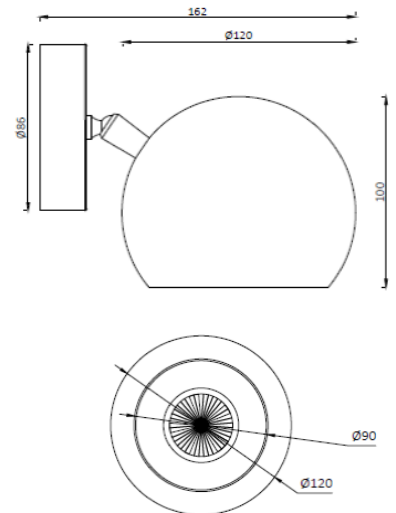

CRI	> 90
Life Time	L80 / B10 72.000 h
Cut-out Size	-
Dimensions	1146x78,5 h65mm
Adjustable	No

LKA612.**.**.**

Number	W	Colour Temperature	Light Distribution	Finish										
LKA612	16	27 2700	6 Opal 120°	<table border="0"> <tr> <td>○ 10 White</td> <td>● MO Metallic Copper</td> </tr> <tr> <td>● 20 Black</td> <td>● NO Metallic Gold</td> </tr> <tr> <td>● 40 Gold</td> <td>● PO Metallic Chrome</td> </tr> <tr> <td>● CO Silver</td> <td>RA RAL Chart</td> </tr> <tr> <td>● BO Copper</td> <td></td> </tr> </table>	○ 10 White	● MO Metallic Copper	● 20 Black	● NO Metallic Gold	● 40 Gold	● PO Metallic Chrome	● CO Silver	RA RAL Chart	● BO Copper	
○ 10 White	● MO Metallic Copper													
● 20 Black	● NO Metallic Gold													
● 40 Gold	● PO Metallic Chrome													
● CO Silver	RA RAL Chart													
● BO Copper														
	24	30 3000												
	35	40 4000												

CRI	> 90
Life Time	L80 / B10 72.000 h
Cut-out Size	-
Dimensions	586x78,5 h100mm
Adjustable	No

LKA725.**.**.**

Number	W	Colour Temperature	Light Distribution	Finish	
LKA725	16	27 2700	6 Opal 120° (Up & Down)	10 White	MO Metallic Copper
	24	30 3000		20 Black	NO Metallic Gold
	36	40 4000		40 Gold	PO Metallic Chrome
				CO Silver	RA RAL Chart
				BO Copper	

CRI	> 90
Life Time	L80 / B10 72.000 h
Cut-out Size	-
Dimensions	866x78,5 h100mm
Adjustable	No

LKA726.**.**.**

Number	W	Colour Temperature	Light Distribution	Finish
LKA726	24	27 2700	6 Opal 120° (Up & Down)	○ 10 White ● 20 Black ● 40 Gold ● CO Silver ● BO Copper
	36	30 3000		● MO Metallic Copper ● NO Metallic Gold ● PO Metallic Chrome
	52	40 4000		RA RAL Chart

GUTTA MURUS GU10

LKA5 01

GOOD NIGHT

Surface

Installation	Indoor
Mounting Position	Surface
IP	20
Wattage	GU10
Lumen output	GU10
Connection	230V
Driver	Not required
Dimmable	Depending on lamp

CRI	GU10
Life Time	GU10
Cut-out Size	-
Dimensions	Ø120x162 h160mm
Adjustable	Yes