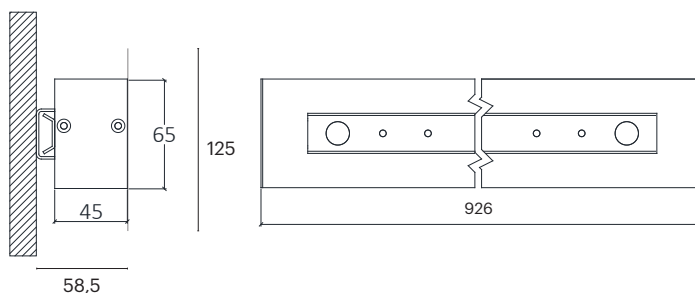

CRI	> 90
Life Time	L80 / B10 72.000 h
Cut-out Size	-
Dimensions	646x58,5 h125mm
Adjustable	No

LKA622.**.**.**

Number	W	Colour Temperature	Light Distribution	Finish	
LKA622	8	27 2700	6 Opal 120°	10 White	MO Metallic Copper
	12	30 3000		20 Black	NO Metallic Gold
	18	40 4000		40 Gold	PO Metallic Chrome
				CO Silver	RA RAL Chart
				BO Copper	

CRI	> 90
Life Time	L80 / B10 72.000 h
Cut-out Size	-
Dimensions	926x58,5 h125mm
Adjustable	No

LKA222.**.**.**

Number	W	Colour Temperature	Light Distribution	Finish										
LKA222	12	27 2700	6 Opal 120°	<table border="0"> <tr> <td>○ 10 White</td> <td>● MO Metallic Copper</td> </tr> <tr> <td>● 20 Black</td> <td>● NO Metallic Gold</td> </tr> <tr> <td>● 40 Gold</td> <td>● PO Metallic Chrome</td> </tr> <tr> <td>● CO Silver</td> <td>RA RAL Chart</td> </tr> <tr> <td>● BO Copper</td> <td></td> </tr> </table>	○ 10 White	● MO Metallic Copper	● 20 Black	● NO Metallic Gold	● 40 Gold	● PO Metallic Chrome	● CO Silver	RA RAL Chart	● BO Copper	
○ 10 White	● MO Metallic Copper													
● 20 Black	● NO Metallic Gold													
● 40 Gold	● PO Metallic Chrome													
● CO Silver	RA RAL Chart													
● BO Copper														
	18	30 3000												
	28	40 4000												

CRI	> 90
Life Time	L80 / B10 72.000 h
Cut-out Size	-
Dimensions	1206x58,5 h125mm
Adjustable	No

LKA624.**.**.**

Number	W	Colour Temperature	Light Distribution	Finish
LKA624	16	27 2700	6 Opal 120°	<ul style="list-style-type: none"> 10 White 20 Black 40 Gold CO Silver BO Copper
	24	30 3000		<ul style="list-style-type: none"> MO Metallic Copper NO Metallic Gold PO Metallic Chrome
	35	40 4000		<p>RA RAL Chart</p>