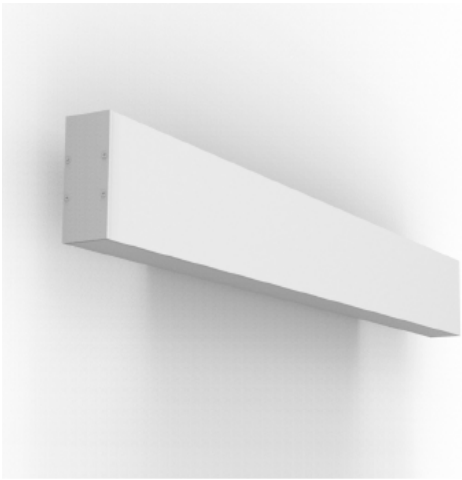

IMMOBILIS DOUBLE 600

LKA7 25 586MM UP & DOWN

GOOD NIGHT

Surface