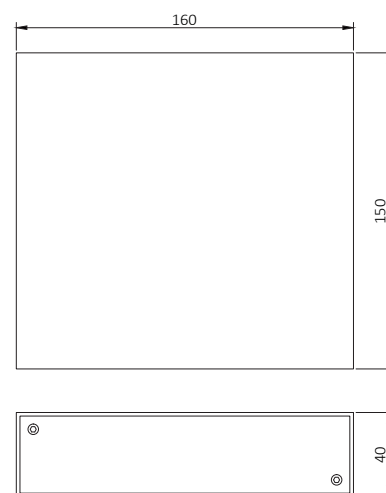

Installation	Indoor
Mounting Position	Surface
IP	20
Wattage	2 x 4W
Lumen output	2 x 695
Connection	230V
Driver	Included
Dimmable	DALI, Push / Driver on request

CRI	> 90
Life Time	L80 B10 72.000 h
Cut-out Size	-
Dimensions	160x150 h40mm
Adjustable	No