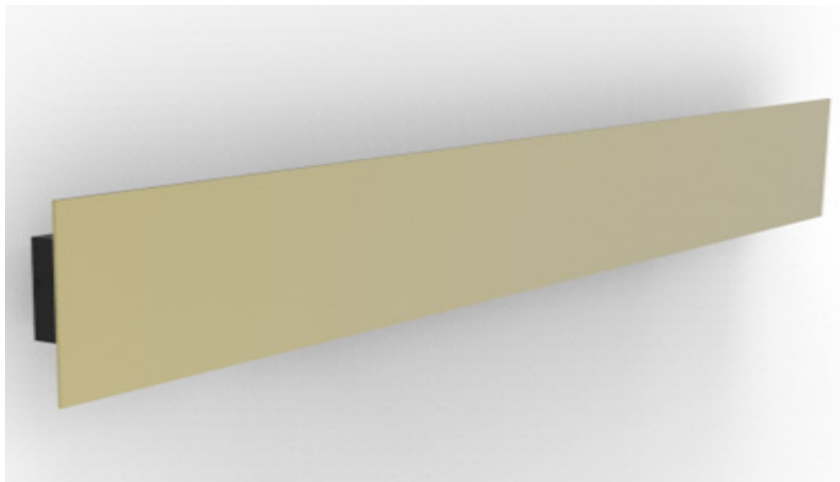

STABULUM 1200

LKA6 24 1206 MM

GOOD NIGHT

Surface