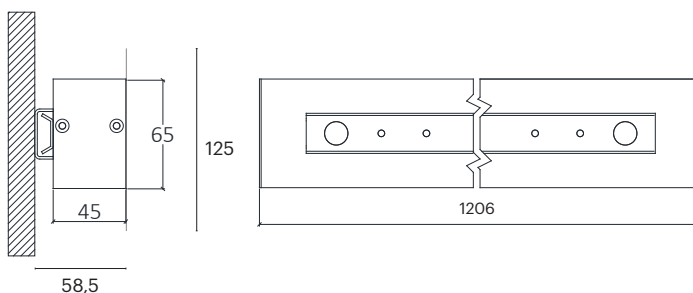

CRI	> 90
Life Time	L80 / B10 72.000 h
Cut-out Size	-
Dimensions	926x58,5 h125mm
Adjustable	No

LKA222.**.**.**

Number	W	Colour Temperature	Light Distribution	Finish										
LKA222	12	27 2700	6 Opal 120°	<table border="0"> <tr> <td>○ 10 White</td> <td>● MO Metallic Copper</td> </tr> <tr> <td>● 20 Black</td> <td>● NO Metallic Gold</td> </tr> <tr> <td>● 40 Gold</td> <td>● PO Metallic Chrome</td> </tr> <tr> <td>● CO Silver</td> <td>RA RAL Chart</td> </tr> <tr> <td>● BO Copper</td> <td></td> </tr> </table>	○ 10 White	● MO Metallic Copper	● 20 Black	● NO Metallic Gold	● 40 Gold	● PO Metallic Chrome	● CO Silver	RA RAL Chart	● BO Copper	
○ 10 White	● MO Metallic Copper													
● 20 Black	● NO Metallic Gold													
● 40 Gold	● PO Metallic Chrome													
● CO Silver	RA RAL Chart													
● BO Copper														
	18	30 3000												
	28	40 4000												

CRI	> 90
Life Time	L80 / B10 72.000 h
Cut-out Size	-
Dimensions	1206x58,5 h125mm
Adjustable	No

LKA624.**.**.**

Number	W	Colour Temperature	Light Distribution	Finish
LKA624	16	27 2700	6 Opal 120°	<ul style="list-style-type: none"> 10 White 20 Black 40 Gold CO Silver BO Copper
	24	30 3000		<ul style="list-style-type: none"> MO Metallic Copper NO Metallic Gold PO Metallic Chrome
	35	40 4000		<p>RA RAL Chart</p>

CRI	> 90
Life Time	L80 / B10 72.000 h
Cut-out Size	-
Dimensions	586x78,5 h65mm
Adjustable	No

LKA610.**.**.**

Number	W	Colour Temperature	Light Distribution	Finish
LKA610	8	27 2700	6 Opal 120°	10 White MO Metallic Copper
	12	30 3000		20 Black NO Metallic Gold
	18	40 4000		40 Gold PO Metallic Chrome
				CO Silver RA RAL Chart
				BO Copper