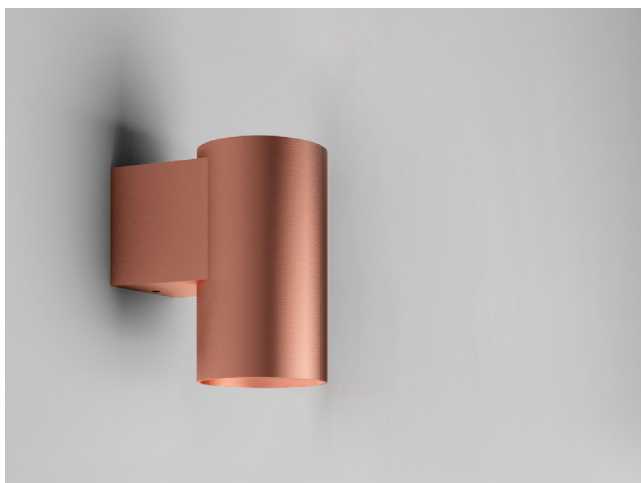

LKA301.**.**.**

Number	W	Colour Temperature	Light Distribution	Finish
LKA301	8	27 2700 30 3000 40 4000	 6 Opal 120° (Up & Down)	○ 10 White ● 20 Black ● 40 Gold ● CO Silver ● BO Copper ● MO Metallic Copper ● NO Metallic Gold ● PO Metallic Chrome RA RAL Chart

VINEA ROUND GU10

LKA4 01

GOOD NIGHT

Surface

Installation	Indoor
Mounting Position	Surface
IP	20
Wattage	GU10
Lumen output	GU10
Connection	230V
Driver	Not required
Dimmable	Depending on lamp

CRI	GU10
Life Time	GU10
Cut-out Size	-
Dimensions	Ø55x89 h97mm
Adjustable	No