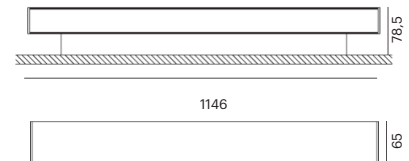

CRI	> 90
Life Time	L80 / B10 72.000 h
Cut-out Size	-
Dimensions	586x78,5 h65mm
Adjustable	No

LKA610.**.**.**

Number	W	Colour Temperature	Light Distribution	Finish
LKA610	8	27 2700	6 Opal 120°	10 White MO Metallic Copper
	12	30 3000		20 Black NO Metallic Gold
	18	40 4000		40 Gold PO Metallic Chrome
				CO Silver RA RAL Chart
				BO Copper

CRI	> 90
Life Time	L80 / B10 72.000 h
Cut-out Size	-
Dimensions	866x78,5 h65mm
Adjustable	No

LKA611.**.**.**

Number	W	Colour Temperature	Light Distribution	Finish	
LKA611	12	27 2700	6 Opal 120°	○ 10 White ● 20 Black ● 40 Gold ● CO Silver ● BO Copper	● MO Metallic Copper ● NO Metallic Gold ● PO Metallic Chrome RA RAL Chart
	18	30 3000			
	26	40 4000			

CRI	> 90
Life Time	L80 / B10 72.000 h
Cut-out Size	-
Dimensions	1146x78,5 h65mm
Adjustable	No

LKA612.**.**.**

Number	W	Colour Temperature	Light Distribution	Finish										
LKA612	16	27 2700	6 Opal 120°	<table border="0"> <tr> <td>○ 10 White</td> <td>● MO Metallic Copper</td> </tr> <tr> <td>● 20 Black</td> <td>● NO Metallic Gold</td> </tr> <tr> <td>● 40 Gold</td> <td>● PO Metallic Chrome</td> </tr> <tr> <td>● CO Silver</td> <td>RA RAL Chart</td> </tr> <tr> <td>● BO Copper</td> <td></td> </tr> </table>	○ 10 White	● MO Metallic Copper	● 20 Black	● NO Metallic Gold	● 40 Gold	● PO Metallic Chrome	● CO Silver	RA RAL Chart	● BO Copper	
○ 10 White	● MO Metallic Copper													
● 20 Black	● NO Metallic Gold													
● 40 Gold	● PO Metallic Chrome													
● CO Silver	RA RAL Chart													
● BO Copper														
	24	30 3000												
	35	40 4000												