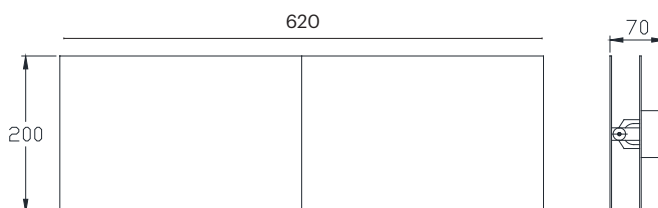

CRI	GU10
Life Time	GU10
Cut-out Size	-
Dimensions	Ø55x89 h175mm
Adjustable	No

LKA402.**.**.**

Number	W	Colour Temperature	Light Distribution	Finish
LKA402	2xGU10	XX Depending on lamp	XX Depending on lamp	<ul style="list-style-type: none"> <li style="width: 50%;">○ 10 White <li style="width: 50%;">● MO Metallic Copper <li style="width: 50%;">● 20 Black <li style="width: 50%;">● NO Metallic Gold <li style="width: 50%;">● 40 Gold <li style="width: 50%;">● PO Metallic Chrome <li style="width: 50%;">● CO Silver <li style="width: 50%;">RA RAL Chart <li style="width: 50%;">● BO Copper

LUDO

LKA5 02

GOOD NIGHT

Surface

Installation	Indoor	CRI	> 90
Mounting Position	Surface	Life Time	40.000 h
IP	20	Cut-out Size	-
Wattage	7W	Dimensions	620x200 h70mm
Lumen output	560	Adjustable	Yes
Connection	230V		
Driver	Included		
Dimmable	DALI, Push / Driver on request		