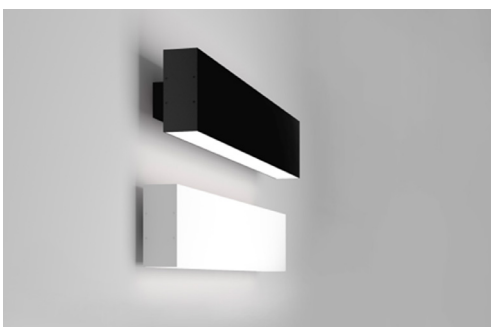

LKA610.**.**.**

Number	W	Colour Temperature	Light Distribution	Finish
LKA610	8	27 2700	6 Opal 120°	10 White MO Metallic Copper
	12	30 3000		20 Black NO Metallic Gold
	18	40 4000		40 Gold PO Metallic Chrome
				CO Silver RA RAL Chart
				BO Copper