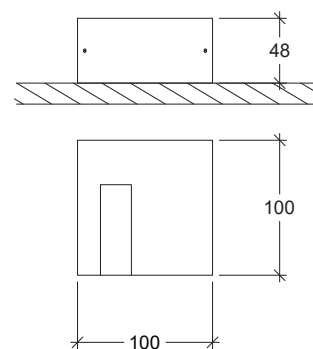

CRI	GU10
Life Time	GU10
Cut-out Size	-
Dimensions	60x60 h97mm
Adjustable	No

LKA101.**.**.**

Number	W	Colour Temperature	Light Distribution	Finish
LKA101	GU10	XX Depending on lamp	XX Depending on lamp	<ul style="list-style-type: none"> ○ 10 White ● 20 Black ● 40 Gold ● CO Silver ● BO Copper ● MO Metallic Copper ● NO Metallic Gold ● PO Metallic Chrome RA RAL Chart

CRI	GU10
Life Time	GU10
Cut-out Size	-
Dimensions	60x100 h180mm
Adjustable	No

LKA102.**.**.**

Number	W	Colour Temperature	Light Distribution	Finish
LKA102	2xGU10	XX Depending on lamp	XX Depending on lamp	<ul style="list-style-type: none"> ○ 10 White ● 20 Black ● 40 Gold ● CO Silver ● BO Copper ● MO Metallic Copper ● NO Metallic Gold ● PO Metallic Chrome RA RAL Chart

PALPEBRA

LKA2 01

GOOD NIGHT

Surface

Installation	Indoor	CRI	> 80
Mounting Position	Surface	Life Time	40.000 h
IP	20	Cut-out Size	-
Wattage	1W	Dimensions	100x100 h48mm
Lumen output	120	Adjustable	No
Connection	230V		
Driver	Included		
Dimmable	No		

CRI	GU10
Life Time	GU10
Cut-out Size	-
Dimensions	Ø55x89 h175mm
Adjustable	No

LKA402.**.**.**

Number	W	Colour Temperature	Light Distribution	Finish
LKA402	2xGU10	XX Depending on lamp	XX Depending on lamp	<ul style="list-style-type: none"> <li style="width: 50%;">○ 10 White <li style="width: 50%;">● MO Metallic Copper <li style="width: 50%;">● 20 Black <li style="width: 50%;">● NO Metallic Gold <li style="width: 50%;">● 40 Gold <li style="width: 50%;">● PO Metallic Chrome <li style="width: 50%;">● CO Silver <li style="width: 50%;">RA RAL Chart <li style="width: 50%;">● BO Copper