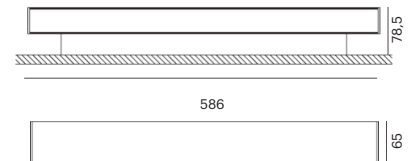

CRI	> 90
Life Time	L80 / B10 72.000 h
Cut-out Size	-
Dimensions	1206x58,5 h125mm
Adjustable	No

LKA624.**.**.**

Number	W	Colour Temperature	Light Distribution	Finish
LKA624	16	27 2700	6 Opal 120°	<ul style="list-style-type: none"> 10 White 20 Black 40 Gold CO Silver BO Copper
	24	30 3000		<ul style="list-style-type: none"> MO Metallic Copper NO Metallic Gold PO Metallic Chrome
	35	40 4000		<p>RA RAL Chart</p>

CRI	> 90
Life Time	L80 / B10 72.000 h
Cut-out Size	-
Dimensions	586x78,5 h65mm
Adjustable	No

LKA610.**.**.**

Number	W	Colour Temperature	Light Distribution	Finish
LKA610	8	27 2700	6 Opal 120°	10 White MO Metallic Copper
	12	30 3000		20 Black NO Metallic Gold
	18	40 4000		40 Gold PO Metallic Chrome
				CO Silver RA RAL Chart
				BO Copper