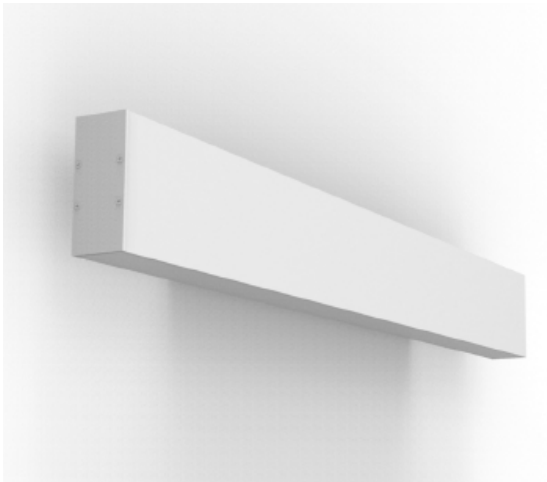

IMMOBILIS DOUBLE 900

LKA7 26 866MM UP & DOWN

GOOD NIGHT

Surface