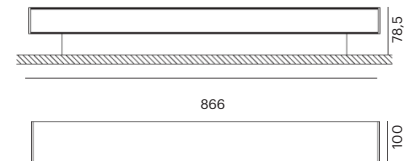

CRI	> 90
Life Time	L80 / B10 72.000 h
Cut-out Size	-
Dimensions	1146x78,5 h65mm
Adjustable	No

LKA612.**.**.**

Number	W	Colour Temperature	Light Distribution	Finish										
LKA612	16	27 2700	6 Opal 120°	<table border="0"> <tr> <td>○ 10 White</td> <td>● MO Metallic Copper</td> </tr> <tr> <td>● 20 Black</td> <td>● NO Metallic Gold</td> </tr> <tr> <td>● 40 Gold</td> <td>● PO Metallic Chrome</td> </tr> <tr> <td>● CO Silver</td> <td>RA RAL Chart</td> </tr> <tr> <td>● BO Copper</td> <td></td> </tr> </table>	○ 10 White	● MO Metallic Copper	● 20 Black	● NO Metallic Gold	● 40 Gold	● PO Metallic Chrome	● CO Silver	RA RAL Chart	● BO Copper	
○ 10 White	● MO Metallic Copper													
● 20 Black	● NO Metallic Gold													
● 40 Gold	● PO Metallic Chrome													
● CO Silver	RA RAL Chart													
● BO Copper														
	24	30 3000												
	35	40 4000												

CRI	> 90
Life Time	L80 / B10 72.000 h
Cut-out Size	-
Dimensions	586x78,5 h100mm
Adjustable	No

LKA725.**.**.**

Number	W	Colour Temperature	Light Distribution	Finish	
LKA725	16	27 2700	6 Opal 120° (Up & Down)	10 White	MO Metallic Copper
	24	30 3000		20 Black	NO Metallic Gold
	36	40 4000		40 Gold	PO Metallic Chrome
				CO Silver	RA RAL Chart
				BO Copper	

CRI	> 90
Life Time	L80 / B10 72.000 h
Cut-out Size	-
Dimensions	866x78,5 h100mm
Adjustable	No

LKA726.**.**.**

Number	W	Colour Temperature	Light Distribution	Finish
LKA726	24	27 2700	6 Opal 120° (Up & Down)	○ 10 White ● 20 Black ● 40 Gold ● CO Silver ● BO Copper
	36	30 3000		● MO Metallic Copper ● NO Metallic Gold ● PO Metallic Chrome
	52	40 4000		RA RAL Chart