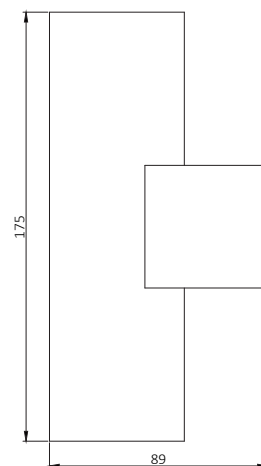

CRI	GU10
Life Time	GU10
Cut-out Size	-
Dimensions	60x60 h97mm
Adjustable	No

LKA101.**.**.**

Number	W	Colour Temperature	Light Distribution	Finish
LKA101	GU10	XX Depending on lamp	XX Depending on lamp	<ul style="list-style-type: none"> ○ 10 White ● 20 Black ● 40 Gold ● CO Silver ● BO Copper ● MO Metallic Copper ● NO Metallic Gold ● PO Metallic Chrome RA RAL Chart

CRI	GU10
Life Time	GU10
Cut-out Size	-
Dimensions	Ø55x89 h175mm
Adjustable	No

LKA402.**.**.**

Number	W	Colour Temperature	Light Distribution	Finish
LKA402	2xGU10	XX Depending on lamp	XX Depending on lamp	<ul style="list-style-type: none"> <li style="width: 50%;">○ 10 White <li style="width: 50%;">● MO Metallic Copper <li style="width: 50%;">● 20 Black <li style="width: 50%;">● NO Metallic Gold <li style="width: 50%;">● 40 Gold <li style="width: 50%;">● PO Metallic Chrome <li style="width: 50%;">● CO Silver <li style="width: 50%;">RA RAL Chart <li style="width: 50%;">● BO Copper

CRI	> 90
Life Time	L80 / B10 72.000 h
Cut-out Size	-
Dimensions	646x58,5 h125mm
Adjustable	No

LKA622.**.**.**

Number	W	Colour Temperature	Light Distribution	Finish	
LKA622	8	27 2700	6 Opal 120°	10 White	MO Metallic Copper
	12	30 3000		20 Black	NO Metallic Gold
	18	40 4000		40 Gold	PO Metallic Chrome
				CO Silver	RA RAL Chart
				BO Copper	

CRI	> 90
Life Time	L80 / B10 72.000 h
Cut-out Size	-
Dimensions	1206x58,5 h125mm
Adjustable	No

LKA624.**.**.**

Number	W	Colour Temperature	Light Distribution	Finish
LKA624	16	27 2700	6 Opal 120°	<ul style="list-style-type: none"> 10 White 20 Black 40 Gold CO Silver BO Copper
	24	30 3000		<ul style="list-style-type: none"> MO Metallic Copper NO Metallic Gold PO Metallic Chrome
	35	40 4000		<p>RA RAL Chart</p>