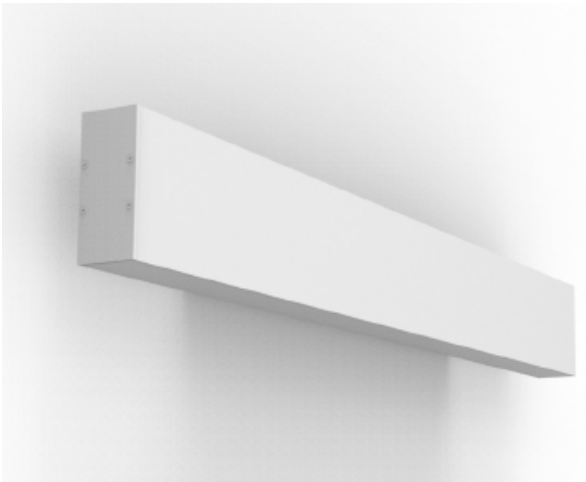

IMMOBILIS DOUBLE 1200

LKA7 27 1146MM UP & DOWN

GOOD NIGHT

Surface