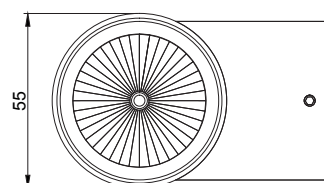

VINEA ROUND GU10

LKA4 01

GOOD NIGHT

Surface

Installation	Indoor
Mounting Position	Surface
IP	20
Wattage	GU10
Lumen output	GU10
Connection	230V
Driver	Not required
Dimmable	Depending on lamp

CRI	GU10
Life Time	GU10
Cut-out Size	-
Dimensions	Ø55x89 h97mm
Adjustable	No

CRI	GU10
Life Time	GU10
Cut-out Size	-
Dimensions	Ø55x89 h175mm
Adjustable	No

LKA402.**.**.**

Number	W	Colour Temperature	Light Distribution	Finish
LKA402	2xGU10	XX Depending on lamp	XX Depending on lamp	<ul style="list-style-type: none"> <li style="width: 50%;">○ 10 White <li style="width: 50%;">● MO Metallic Copper <li style="width: 50%;">● 20 Black <li style="width: 50%;">● NO Metallic Gold <li style="width: 50%;">● 40 Gold <li style="width: 50%;">● PO Metallic Chrome <li style="width: 50%;">● CO Silver <li style="width: 50%;">RA RAL Chart <li style="width: 50%;">● BO Copper