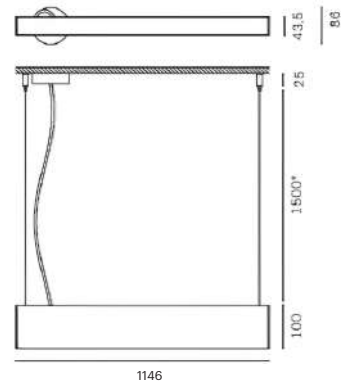

Installation	Indoor
Mounting Position	Suspended
IP	20
Wattage	2 x 16W 2 x 24W 2 x 35W
Lumen output	2 x 2800 2 x 4000 2 x 5400
Connection	230V
Driver	Included
Dimmable	on/off (dimmable on request)

CRI	> 90
Life Time	L80 / B10 72.000 h
Cut-out Size	-
Dimensions	1146x43,5 h100mm
Adjustable	No