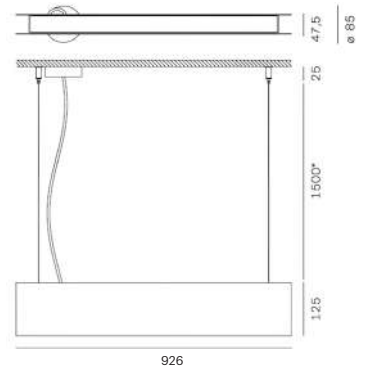

<b>CRI</b>	> 90
<b>Life Time</b>	L80 / B10 72.000 h
<b>Cut-out Size</b>	-
<b>Dimensions</b>	926x47,5 h125mm
<b>Adjustable</b>	No

LKS423.\*\*.\*\*.\*\*

Number	W	Colour Temperature	Light Distribution	Finish	
LKS423	13	27 2700		10 White 20 Black 40 Gold CO Silver BO Copper	MO Metallic Copper NO Metallic Gold PO Metallic Chrome RA RAL Chart
	19	30 3000			
	28	40 4000			