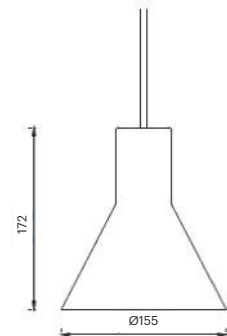

Installation	Indoor
Mounting Position	Suspended
IP	20
Wattage	max 50W
Lumen output	E27
Connection	230V
Driver	Not required
Dimmable	Depending on lamp

CRI	E27
Life Time L70	E27
Cut-out Size	-
Dimensions	Ø155 h172mm
Adjustable	No