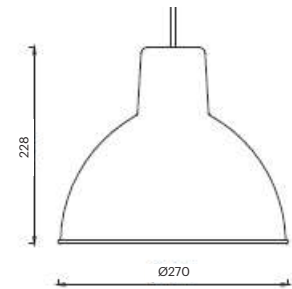

INDOOR

SUSPENDED

DIMMABLE

CASAMBI

WIRELESS

Installation	Indoor	CRI	E27
Mounting Position	Suspended	Life Time L70	E27
IP	20	Cut-out Size	-
Wattage	max 50W	Dimensions	Ø270 h228mm
Lumen output	E27	Adjustable	No
Connection	230V		
Driver	Not required		
Dimmable	Depending on lamp