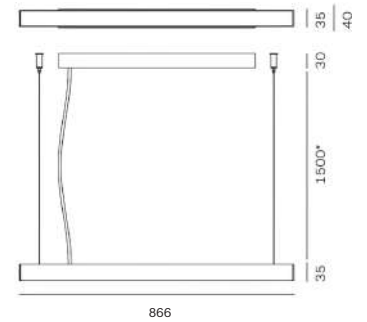

<b>CRI</b>	> 90
<b>Life Time</b>	L80 / B10 72.000 h
<b>Cut-out Size</b>	-
<b>Dimensions</b>	586x35 h35mm
<b>Adjustable</b>	No

LKS319.\*\*.\*\*.\*\*

Number	W	Colour Temperature	Light Distribution	Finish	
LKS319	8	27 2700		10 White 20 Black 40 Gold CO Silver BO Copper	MO Metallic Copper NO Metallic Gold PO Metallic Chrome RA RAL Chart
	12	30 3000			
	17	40 4000			

# QUATTUOR 900

LKS3 20 866mm

GOOD NIGHT

Suspended

<b>Installation</b>	Indoor
<b>Mounting Position</b>	Suspended
<b>IP</b>	20
<b>Wattage</b>	12W 18W 26W
<b>Lumen output</b>	2100 3000 4000
<b>Connection</b>	230V
<b>Driver</b>	Included
<b>Dimmable</b>	on/off (dimmable on request)

<b>CRI</b>	> 90
<b>Life Time</b>	L80 / B10 72.000 h
<b>Cut-out Size</b>	-
<b>Dimensions</b>	866x35 h35mm
<b>Adjustable</b>	No

LKS320.\*\*.\*\*.\*\*

Number	W	Colour Temperature	Light Distribution	Finish	
LKS320	12	27 2700	<b>6</b> Opal 120°	<b>10</b> White	<b>MO</b> Metallic Copper
	18	30 3000		<b>20</b> Black	<b>NO</b> Metallic Gold
	26	40 4000		<b>40</b> Gold	<b>PO</b> Metallic Chrome
				<b>CO</b> Silver	<b>RA</b> RAL Chart
				<b>BO</b> Copper	