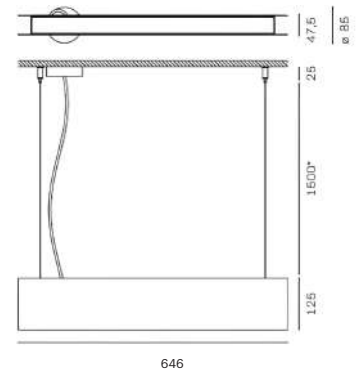

LKS422.**.**.**

Number	W	Colour Temperature	Light Distribution	Finish
LKS422	9	27 2700	6 Opal 120°	<table border="0"> <tr> <td>○ 10 White</td> <td>● MO Metallic Copper</td> </tr> <tr> <td>● 20 Black</td> <td>● NO Metallic Gold</td> </tr> <tr> <td>● 40 Gold</td> <td>● PO Metallic Chrome</td> </tr> <tr> <td>● CO Silver</td> <td>RA RAL Chart</td> </tr> <tr> <td>● BO Copper</td> <td></td> </tr> </table>
	14	30 3000		
	19	40 4000