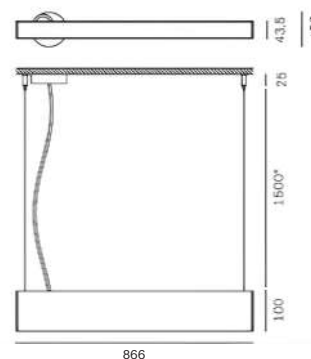

<b>CRI</b>	> 90
<b>Life Time</b>	L80 / B10 72.000 h
<b>Cut-out Size</b>	-
<b>Dimensions</b>	866x43,5 h100mm
<b>Adjustable</b>	No

LKS517.\*\*.\*\*.\*.\*\*

Number	W	Colour Temperature	Light Distribution	Finish	
LKS517	12	27 2700		10 White 20 Black 40 Gold CO Silver BO Copper	MO Metallic Copper NO Metallic Gold PO Metallic Chrome RA RAL Chart
	18	30 3000			
	26	40 4000			