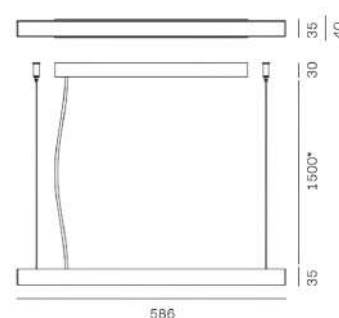

<b>CRI</b>	> 90
<b>Life Time</b>	L80 / B10 72.000 h
<b>Cut-out Size</b>	-
<b>Dimensions</b>	586x35 h35mm
<b>Adjustable</b>	No

LKS319.\*\*.\*\*.\*\*

Number	W	Colour Temperature	Light Distribution	Finish	
LKS319	8	27 2700		10 White 20 Black 40 Gold CO Silver BO Copper	MO Metallic Copper NO Metallic Gold PO Metallic Chrome RA RAL Chart
	12	30 3000			
	17	40 4000			