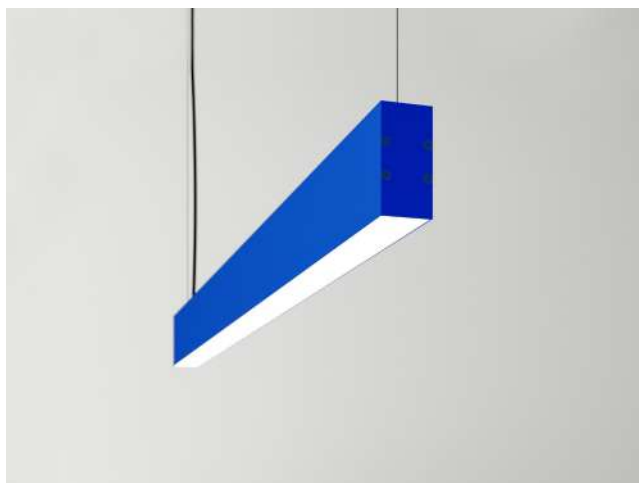

QUINQUE 900

LKS5 17 866mm UP & DOWN

GOOD NIGHT

Suspended