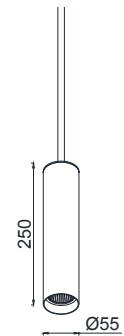

# FILUM 55

LKS1 01

GOOD NIGHT

Suspended

<b>Installation</b>	Indoor	<b>CRI</b>	> 90
<b>Mounting Position</b>	Suspended	<b>Life Time</b>	L80 / B10 50.000 h
<b>IP</b>	20	<b>Cut-out Size</b>	-
<b>Wattage</b>	5W 9W	<b>Dimensions</b>	Ø55 h250mm
<b>Lumen output</b>	700 1200	<b>Adjustable</b>	No
<b>Connection</b>	230V		
<b>Driver</b>	Included		
<b>Dimmable</b>	on/off (dimmable on request)		

LKS101.\*\*.\*\*.\*\*

Number	W	Colour Temperature	Light Distribution	Finish	
LKS101	5	27 2700	1 Narrow 12°	○ 10 White	● MO Metallic Copper
	9	30 3000	2 Medium 24°	● 20 Black	● NO Metallic Gold
		40 4000	3 Wide 36°	● 40 Gold	● PO Metallic Chrome
				● CO Silver	RA RAL Chart
				● BO Copper	