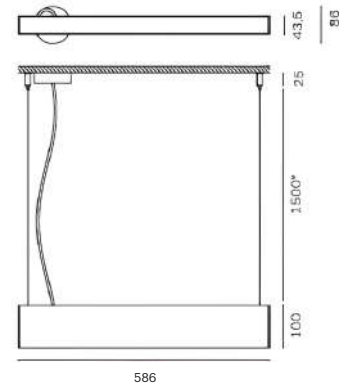

<b>CRI</b>	> 90
<b>Life Time</b>	L80 / B10 72.000 h
<b>Cut-out Size</b>	-
<b>Dimensions</b>	586x43,5 h100mm
<b>Adjustable</b>	No

LKS516.\*\*.\*\*.\*\*

Number	W	Colour Temperature	Light Distribution	Finish	
LKS516	8	27 2700	6 Opal 120° (Up & Down)	10 White	MO Metallic Copper
	12	30 3000		20 Black	NO Metallic Gold
	18	40 4000		40 Gold	PO Metallic Chrome
				CO Silver	RA RAL Chart
				BO Copper	