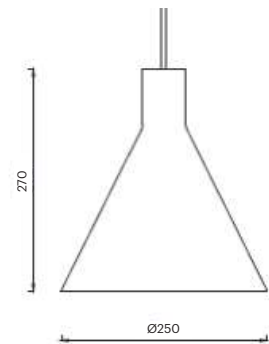

Installation	Indoor	CRI	E27
Mounting Position	Suspended	Life Time L70	E27
IP	20	Cut-out Size	-
Wattage	max 50W	Dimensions	Ø250 h270mm
Lumen output	E27	Adjustable	No
Connection	230V		
Driver	Not required		
Dimmable	Depending on lamp