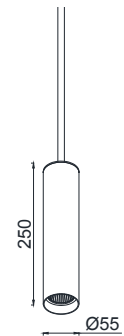

LKS101.\*\*.\*\*.\*\*

Number	W	Colour Temperature	Light Distribution	Finish	
LKS101	5	27 2700	1 Narrow 12°	○ 10 White	● MO Metallic Copper
	9	30 3000	2 Medium 24°	● 20 Black	● NO Metallic Gold
		40 4000	3 Wide 36°	● 40 Gold	● PO Metallic Chrome
				● CO Silver	RA RAL Chart
				● BO Copper	

# FILUM 55 GU10

LKS1 01

GOOD NIGHT

Suspended

<b>Installation</b>	Indoor	<b>CRI</b>	GU10
<b>Mounting Position</b>	Suspended	<b>Life Time</b>	GU10
<b>IP</b>	20	<b>Cut-out Size</b>	-
<b>Wattage</b>	GU10	<b>Dimensions</b>	Ø55 h250mm
<b>Lumen output</b>	GU10	<b>Adjustable</b>	No
<b>Connection</b>	230V		
<b>Driver</b>	Not required		
<b>Dimmable</b>	Depending on lamp		