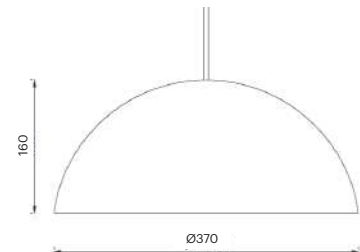

# NOLA BASIC 3716

LKC1 04

GOOD NIGHT

Suspended

<b>Installation</b>	Indoor	<b>CRI</b>	E27
<b>Mounting Position</b>	Suspended	<b>Life Time</b>	E27
<b>IP</b>	20	<b>Cut-out Size</b>	-
<b>Wattage</b>	max 50W	<b>Dimensions</b>	Ø370 h160mm
<b>Lumen output</b>	E27	<b>Adjustable</b>	No
<b>Connection</b>	230V		
<b>Driver</b>	Not required		
<b>Dimmable</b>	Depending on lamp		