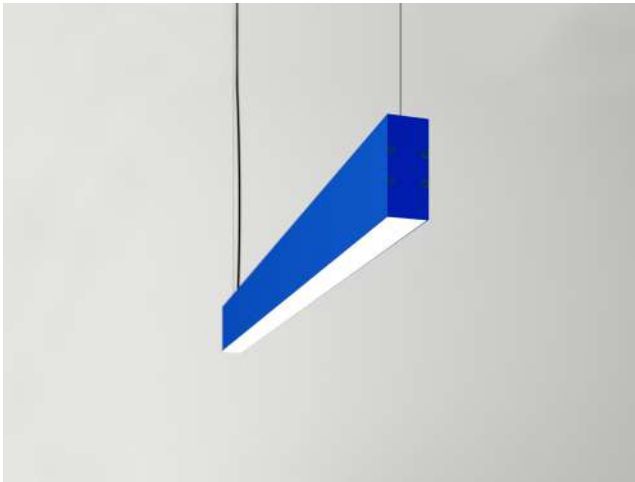

QUINQUE 600

LKS5 16 586mm UP & DOWN

GOOD NIGHT

Suspended