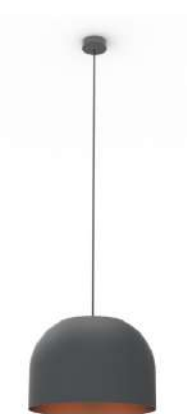

LKC103.**.**.**

Number	W	Colour Temperature	Light Distribution	Finish
LKC103	E27	XX	XX	<i>Exterior & Interior</i> ⊙ 11 White & White ● 21 Black & White ⊙ 22 Black & Black ● 24 Black & Gold ⊙ 44 Gold & Gold ● AA Corten & Corten ● MN Metal Copper & Metal Copper ● NN Metal Gold & Metal Gold ● PP Metal Chrome & Metal Chrome RA RAL chart Other combinations on request