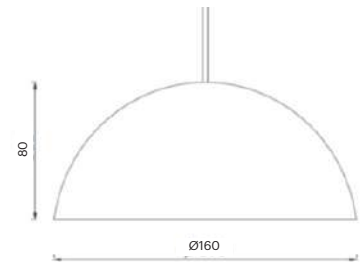

Installation	Indoor	CRI	E27
Mounting Position	Suspended	Life Time L70	E27
IP	20	Cut-out Size	-
Wattage	max 50W	Dimensions	Ø160 h80mm
Lumen output	E27	Adjustable	No
Connection	230V		
Driver	Not required		
Dimmable	Depending on lamp