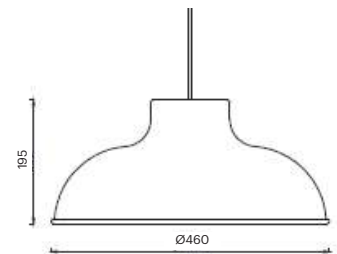

# NOLA NORDIC 4619

LKC3 04

GOOD NIGHT

Suspended

Installation	Indoor	CRI	E27
Mounting Position	Suspended	Life Time L70	E27
IP	20	Cut-out Size	-
Wattage	max 50W	Dimensions	Ø460 h195mm
Lumen output	E27	Adjustable	No
Connection	230V		
Driver	Not required		
Dimmable	Depending on lamp		