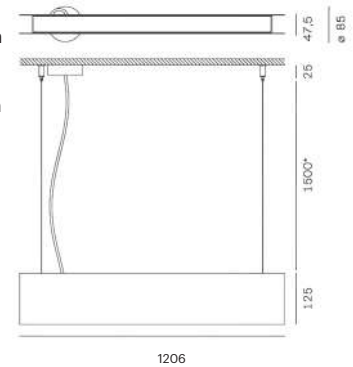

Installation	Indoor
Mounting Position	Suspended
IP	20
Wattage	17W 25W 36W
Lumen output	2800 4200 5700
Connection	230V
Driver	Included
Dimmable	on/off (dimnable on request)

CRI	> 90
Life Time	L80 / B10 72.000 h
Cut-out Size	-
Dimensions	1206x47,5 h125mm
Adjustable	No