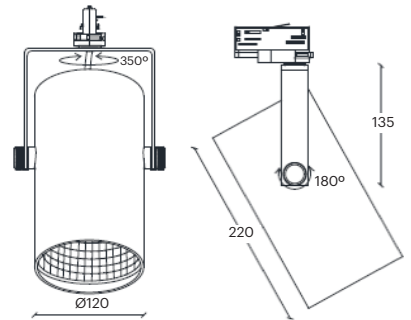

CRI	> 90
Life Time	L80 / B10 50.000 h
Cut-out Size	-
Dimensions	Ø95x250 h105mm
Adjustable	Yes

LKP203.**.**.**

Number	W	Colour Temperature	Light Distribution	Finish	
LKP203	12	27 2700	1 Narrow 15°	○ 10 White	● MO Metallic Copper
	17	30 3000	2 Medium 25°	● 20 Black	● NO Metallic Gold
	24	40 4000	3 Wide 37°	● 40 Gold	● PO Metallic Chrome
			4 Superwide 58°	● CO Silver	RA RAL Chart
				● BO Copper	

CRI	> 90
Life Time	L80 / B10 50.000 h
Cut-out Size	-
Dimensions	Ø95x250 h107mm
Adjustable	Yes

LKP204.**.**.**

Number	W	Colour Temperature	Light Distribution	Finish	
LKP204	12	27 2700	1 Narrow 15°	○ 10 White	● MO Metallic Copper
	17	30 3000	2 Medium 25°	● 20 Black	● NO Metallic Gold
	24	40 4000	3 Wide 37°	● 40 Gold	● PO Metallic Chrome
			4 Superwide 58°	● CO Silver	RA RAL Chart
				● BO Copper	

BIG TALUS TRACK

LKP4 01

GOOD NIGHT

Track

Installation	Indoor		
Mounting Position	Track		
IP	20		
Wattage	12W	17W	24W
Lumen output	2100	2900	3900
Connection	230V		
Driver	Included		
Dimmable	DALI, Push / Driver on request		

CRI	> 90
Life Time	L80 / B10 50.000 h
Cut-out Size	-
Dimensions	Ø120x220 h135mm
Adjustable	Yes

LKP401.**.**.**

Number	W	Colour Temperature	Light Distribution	Finish	
LKP401	12	27 2700	1 Narrow 15°	○ 10 White	● MO Metallic Copper
	17	30 3000	2 Medium 25°	● 20 Black	● NO Metallic Gold
	24	40 4000	3 Wide 37°	● 40 Gold	● PO Metallic Chrome
			4 Superwide 58°	● CO Silver	RA RAL Chart
				● BO Copper	