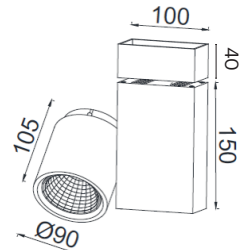

CRI	> 90
Life Time	L80 / B10 50.000 h
Cut-out Size	-
Dimensions	Ø90x105 h150mm
Adjustable	Yes

LKP103.**.**.**

Number	W	Colour Temperature	Light Distribution	Finish	
LKP103	12	27 2700	1 Narrow 15°	○ 10 White	● MO Metallic Copper
	17	30 3000	2 Medium 25°	● 20 Black	● NO Metallic Gold
	24	40 4000	3 Wide 37°	● 40 Gold	● PO Metallic Chrome
			4 Superwide 58°	● CO Silver	RA RAL Chart
				● BO Copper	

CRI	> 90
Life Time	L80 / B10 50.000 h
Cut-out Size	-
Dimensions	Ø90x105 h190mm
Adjustable	Yes

LKP104.**.**.**

Number	W	Colour Temperature	Light Distribution	Finish	
LKP104	12	27 2700	1 Narrow 15°	○ 10 White	● MO Metallic Copper
	17	30 3000	2 Medium 25°	● 20 Black	● NO Metallic Gold
	24	40 4000	3 Wide 37°	● 40 Gold	● PO Metallic Chrome
			4 Superwide 58°	● CO Silver	RA RAL Chart
				● BO Copper	

CRI	> 90
Life Time	L80 / B10 50.000 h
Cut-out Size	-
Dimensions	Ø90x107 h150mm
Adjustable	Yes

LKP105.**.**.**

Number	W	Colour Temperature	Light Distribution	Finish	
LKP105	12	27 2700	1 Narrow 15°	○ 10 White	● MO Metallic Copper
	17	30 3000	2 Medium 25°	● 20 Black	● NO Metallic Gold
	24	40 4000	3 Wide 37°	● 40 Gold	● PO Metallic Chrome
			4 Superwide 58°	● CO Silver	RA RAL Chart
				● BO Copper	

CRI	> 90
Life Time	L80 / B10 50.000 h
Cut-out Size	-
Dimensions	Ø90x107 h190mm
Adjustable	Yes

LKP106.**.**.**

Number	W	Colour Temperature	Light Distribution	Finish	
LKP106	12	27 2700	1 Narrow 15°	○ 10 White	● MO Metallic Copper
	17	30 3000	2 Medium 25°	● 20 Black	● NO Metallic Gold
	24	40 4000	3 Wide 37°	● 40 Gold	● PO Metallic Chrome
			4 Superwide 58°	● CO Silver	RA RAL Chart
				● BO Copper	