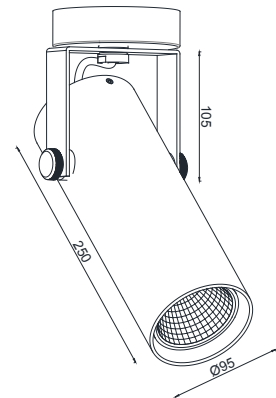

CRI	> 90
Life Time	L80 / B10 50.000 h
Cut-out Size	-
Dimensions	Ø90x107 h150mm
Adjustable	Yes

LKP105.**.**.**

Number	W	Colour Temperature	Light Distribution	Finish	
LKP105	12	27 2700	1 Narrow 15°	○ 10 White	● MO Metallic Copper
	17	30 3000	2 Medium 25°	● 20 Black	● NO Metallic Gold
	24	40 4000	3 Wide 37°	● 40 Gold	● PO Metallic Chrome
			4 Superwide 58°	● CO Silver	RA RAL Chart
				● BO Copper	

CRI	> 90
Life Time	L80 / B10 50.000 h
Cut-out Size	-
Dimensions	Ø95x250 h105mm
Adjustable	Yes

LKP203.**.**.**

Number	W	Colour Temperature	Light Distribution	Finish	
LKP203	12	27 2700	1 Narrow 15°	○ 10 White	● MO Metallic Copper
	17	30 3000	2 Medium 25°	● 20 Black	● NO Metallic Gold
	24	40 4000	3 Wide 37°	● 40 Gold	● PO Metallic Chrome
			4 Superwide 58°	● CO Silver	RA RAL Chart
				● BO Copper	

CRI	> 90
Life Time	L80 / B10 50.000 h
Cut-out Size	-
Dimensions	Ø95x250 h107mm
Adjustable	Yes

LKP204.**.**.**

Number	W	Colour Temperature	Light Distribution	Finish	
LKP204	12	27 2700	1 Narrow 15°	○ 10 White	● MO Metallic Copper
	17	30 3000	2 Medium 25°	● 20 Black	● NO Metallic Gold
	24	40 4000	3 Wide 37°	● 40 Gold	● PO Metallic Chrome
			4 Superwide 58°	● CO Silver	RA RAL Chart
				● BO Copper	

CRI	> 90
Life Time	L80 / B10 50.000 h
Cut-out Size	-
Dimensions	Ø120x220 h135mm
Adjustable	Yes

LKP401.**.**.**

Number	W	Colour Temperature	Light Distribution	Finish	
LKP401	12	27 2700	1 Narrow 15°	○ 10 White	● MO Metallic Copper
	17	30 3000	2 Medium 25°	● 20 Black	● NO Metallic Gold
	24	40 4000	3 Wide 37°	● 40 Gold	● PO Metallic Chrome
			4 Superwide 58°	● CO Silver	RA RAL Chart
				● BO Copper	