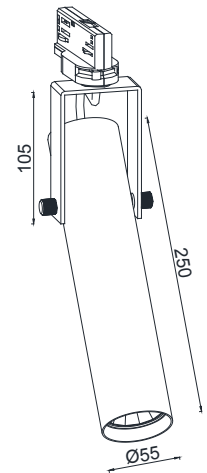

Installation	Indoor
Mounting Position	Track
IP	20
Wattage	5W 9W
Lumen output	700 1200
Connection	230V
Driver	Included
Dimmable	DALI, Push / Driver on request

CRI	> 90
Life Time	L80 / B10 50.000 h
Cut-out Size	-
Dimensions	Ø55x250 h105mm
Adjustable	Yes