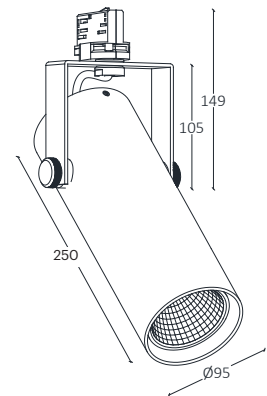

TALUS TRACK

LKP2 03

GOOD NIGHT

Track

Installation	Indoor
Mounting Position	Track
IP	20
Wattage	12W 17W 24W
Lumen output	2100 2900 3900
Connection	230V
Driver	Included
Dimmable	DALI, Push / Driver on request

CRI	> 90
Life Time	L80 / B10 50.000 h
Cut-out Size	-
Dimensions	Ø95x250 h105mm
Adjustable	Yes

LKP203.**.**.**

Number	W	Colour Temperature	Light Distribution	Finish	
LKP203	12	27 2700	1 Narrow 15°	○ 10 White	● MO Metallic Copper
	17	30 3000	2 Medium 25°	● 20 Black	● NO Metallic Gold
	24	40 4000	3 Wide 37°	● 40 Gold	● PO Metallic Chrome
			4 Superwide 58°	● CO Silver	RA RAL Chart
				● BO Copper	

CRI	> 90
Life Time	L80 / B10 50.000 h
Cut-out Size	-
Dimensions	Ø95x250 h107mm
Adjustable	Yes

LKP204.**.**.**

Number	W	Colour Temperature	Light Distribution	Finish	
LKP204	12	27 2700	1 Narrow 15°	○ 10 White	● MO Metallic Copper
	17	30 3000	2 Medium 25°	● 20 Black	● NO Metallic Gold
	24	40 4000	3 Wide 37°	● 40 Gold	● PO Metallic Chrome
			4 Superwide 58°	● CO Silver	RA RAL Chart
				● BO Copper	

CRI	> 90
Life Time	L80 / B10 50.000 h
Cut-out Size	-
Dimensions	Ø120x220 h135mm
Adjustable	Yes

LKP401.**.**.**

Number	W	Colour Temperature	Light Distribution	Finish	
LKP401	12	27 2700	1 Narrow 15°	○ 10 White	● MO Metallic Copper
	17	30 3000	2 Medium 25°	● 20 Black	● NO Metallic Gold
	24	40 4000	3 Wide 37°	● 40 Gold	● PO Metallic Chrome
			4 Superwide 58°	● CO Silver	RA RAL Chart
				● BO Copper	