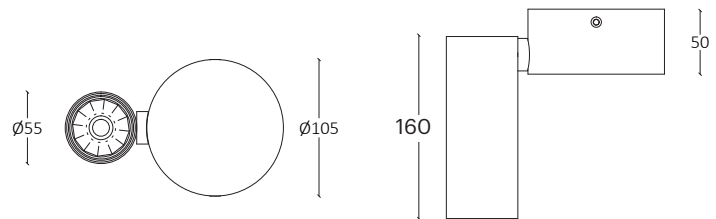

CRI	> 90
Life Time	L80 / B10 50.000 h
Cut-out Size	-
Dimensions	Ø95x250 h105mm
Adjustable	Yes

LKP203.**.**.**

Number	W	Colour Temperature	Light Distribution	Finish	
LKP203	12	27 2700	1 Narrow 15°	○ 10 White	● MO Metallic Copper
	17	30 3000	2 Medium 25°	● 20 Black	● NO Metallic Gold
	24	40 4000	3 Wide 37°	● 40 Gold	● PO Metallic Chrome
			4 Superwide 58°	● CO Silver	RA RAL Chart
				● BO Copper	

CRI	> 90
Life Time	L80 / B10 50.000 h
Cut-out Size	-
Dimensions	Ø95x250 h107mm
Adjustable	Yes

LKP204.**.**.**

Number	W	Colour Temperature	Light Distribution	Finish	
LKP204	12	27 2700	1 Narrow 15°	○ 10 White	● MO Metallic Copper
	17	30 3000	2 Medium 25°	● 20 Black	● NO Metallic Gold
	24	40 4000	3 Wide 37°	● 40 Gold	● PO Metallic Chrome
			4 Superwide 58°	● CO Silver	RA RAL Chart
				● BO Copper	

CRI	> 90
Life Time	L80 / B10 50.000 h
Cut-out Size	-
Dimensions	Ø120x220 h135mm
Adjustable	Yes

LKP401.**.**.**

Number	W	Colour Temperature	Light Distribution	Finish	
LKP401	12	27 2700	1 Narrow 15°	○ 10 White	● MO Metallic Copper
	17	30 3000	2 Medium 25°	● 20 Black	● NO Metallic Gold
	24	40 4000	3 Wide 37°	● 40 Gold	● PO Metallic Chrome
			4 Superwide 58°	● CO Silver	RA RAL Chart
				● BO Copper	

CALIX SURFACE – GU10

LKP5 01 GU10

GOOD NIGHT

Surface

Installation	Indoor
Mounting Position	Surface
IP	20
Wattage	GU10
Lumen output	GU10
Connection	230V
Driver	Not required
Dimmable	Depending on lamp

CRI	GU10
Life Time	GU10
Cut-out Size	-
Dimensions	Ø55 h160mm / Ø105 h50mm
Adjustable	Yes