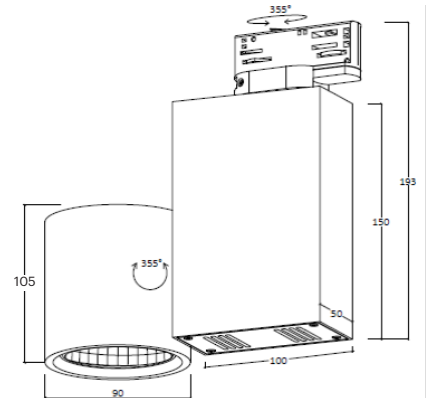

CRI	> 90
Life Time	L80 / B10 50.000 h
Cut-out Size	-
Dimensions	Ø90x105 h150mm
Adjustable	Yes

LKP103.**.**.**

Number	W	Colour Temperature	Light Distribution	Finish	
LKP103	12	27 2700	1 Narrow 15°	○ 10 White	● MO Metallic Copper
	17	30 3000	2 Medium 25°	● 20 Black	● NO Metallic Gold
	24	40 4000	3 Wide 37°	● 40 Gold	● PO Metallic Chrome
			4 Superwide 58°	● CO Silver	RA RAL Chart
				● BO Copper	

CRI	> 90
Life Time	L80 / B10 50.000 h
Cut-out Size	-
Dimensions	Ø90x105 h190mm
Adjustable	Yes

LKP104.**.**.**

Number	W	Colour Temperature	Light Distribution	Finish	
LKP104	12	27 2700	1 Narrow 15°	○ 10 White	● MO Metallic Copper
	17	30 3000	2 Medium 25°	● 20 Black	● NO Metallic Gold
	24	40 4000	3 Wide 37°	● 40 Gold	● PO Metallic Chrome
			4 Superwide 58°	● CO Silver	RA RAL Chart
				● BO Copper	