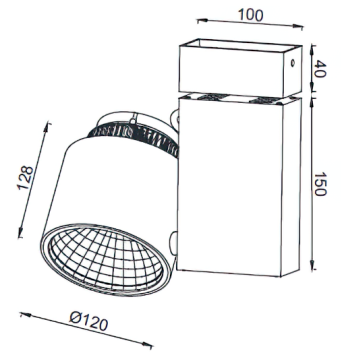

CRI	> 90
Life Time	L80 / B10 50.000 h
Cut-out Size	-
Dimensions	Ø90x105 h190mm
Adjustable	Yes

LKP104.**.**.**

Number	W	Colour Temperature	Light Distribution	Finish	
LKP104	12	27 2700	1 Narrow 15°	○ 10 White	● MO Metallic Copper
	17	30 3000	2 Medium 25°	● 20 Black	● NO Metallic Gold
	24	40 4000	3 Wide 37°	● 40 Gold	● PO Metallic Chrome
			4 Superwide 58°	● CO Silver	RA RAL Chart
				● BO Copper	

CRI	> 90
Life Time	L80 / B10 50.000 h
Cut-out Size	-
Dimensions	Ø90x107 h150mm
Adjustable	Yes

LKP105.**.**.**

Number	W	Colour Temperature	Light Distribution	Finish	
LKP105	12	27 2700	1 Narrow 15°	○ 10 White	● MO Metallic Copper
	17	30 3000	2 Medium 25°	● 20 Black	● NO Metallic Gold
	24	40 4000	3 Wide 37°	● 40 Gold	● PO Metallic Chrome
			4 Superwide 58°	● CO Silver	RA RAL Chart
				● BO Copper	

CRI	> 90
Life Time	L80 / B10 50.000 h
Cut-out Size	-
Dimensions	Ø90x107 h190mm
Adjustable	Yes

LKP106.**.**.**

Number	W	Colour Temperature	Light Distribution	Finish	
LKP106	12	27 2700	1 Narrow 15°	○ 10 White	● MO Metallic Copper
	17	30 3000	2 Medium 25°	● 20 Black	● NO Metallic Gold
	24	40 4000	3 Wide 37°	● 40 Gold	● PO Metallic Chrome
			4 Superwide 58°	● CO Silver	RA RAL Chart
				● BO Copper	

CETERUS SURFACE

LKP1 08

GOOD NIGHT

Surface

Installation	Indoor	CRI	> 90
Mounting Position	Surface	Life Time	L80 / B10 50.000 h
IP	20	Cut-out Size	-
Wattage	12W 17W 24W	Dimensions	Ø120x128 h190mm
Lumen output	2100 2900 3900	Adjustable	Yes
Connection	230V		
Driver	Included		
Dimmable	DALI, Push / Driver on request		