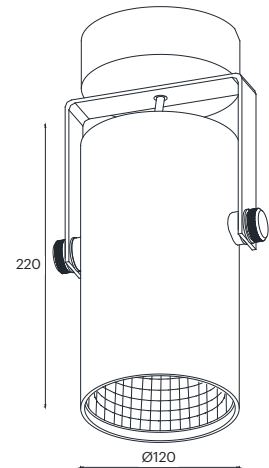

CRI	> 90
Life Time	L80 / B10 50.000 h
Cut-out Size	-
Dimensions	Ø95x250 h105mm
Adjustable	Yes

LKP203.**.**.**

Number	W	Colour Temperature	Light Distribution	Finish	
LKP203	12	27 2700	1 Narrow 15°	○ 10 White	● MO Metallic Copper
	17	30 3000	2 Medium 25°	● 20 Black	● NO Metallic Gold
	24	40 4000	3 Wide 37°	● 40 Gold	● PO Metallic Chrome
			4 Superwide 58°	● CO Silver	RA RAL Chart
				● BO Copper	

CRI	> 90
Life Time	L80 / B10 50.000 h
Cut-out Size	-
Dimensions	Ø95x250 h107mm
Adjustable	Yes

LKP204.**.**.**

Number	W	Colour Temperature	Light Distribution	Finish	
LKP204	12	27 2700	1 Narrow 15°	○ 10 White	● MO Metallic Copper
	17	30 3000	2 Medium 25°	● 20 Black	● NO Metallic Gold
	24	40 4000	3 Wide 37°	● 40 Gold	● PO Metallic Chrome
			4 Superwide 58°	● CO Silver	RA RAL Chart
				● BO Copper	

CRI	> 90
Life Time	L80 / B10 50.000 h
Cut-out Size	-
Dimensions	Ø120x220 h135mm
Adjustable	Yes

LKP401.**.**.**

Number	W	Colour Temperature	Light Distribution	Finish	
LKP401	12	27 2700	1 Narrow 15°	○ 10 White	● MO Metallic Copper
	17	30 3000	2 Medium 25°	● 20 Black	● NO Metallic Gold
	24	40 4000	3 Wide 37°	● 40 Gold	● PO Metallic Chrome
			4 Superwide 58°	● CO Silver	RA RAL Chart
				● BO Copper	

BIG TALUS SURFACE

LKP4 02

GOOD NIGHT

Surface

Installation	Indoor	CRI	> 90
Mounting Position	Surface	Life Time	L80 / B10 50.000 h
IP	20	Cut-out Size	-
Wattage	12W 17W 24W	Dimensions	Ø120 h220mm
Lumen output	2100 2900 3900	Adjustable	Yes
Connection	230V		
Driver	Included		
Dimmable	DALI, Push / Driver on request		