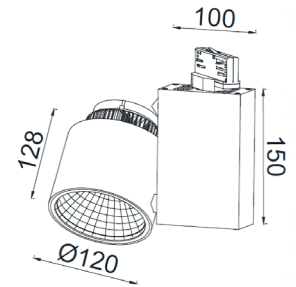

CRI	> 90
Life Time	L80 / B10 50.000 h
Cut-out Size	-
Dimensions	Ø90x105 h190mm
Adjustable	Yes

LKP104.**.**.**

Number	W	Colour Temperature	Light Distribution	Finish	
LKP104	12	27 2700	1 Narrow 15°	○ 10 White	● MO Metallic Copper
	17	30 3000	2 Medium 25°	● 20 Black	● NO Metallic Gold
	24	40 4000	3 Wide 37°	● 40 Gold	● PO Metallic Chrome
			4 Superwide 58°	● CO Silver	RA RAL Chart
				● BO Copper	

CRI	> 90
Life Time	L80 / B10 50.000 h
Cut-out Size	-
Dimensions	Ø90x107 h150mm
Adjustable	Yes

LKP105.**.**.**

Number	W	Colour Temperature	Light Distribution	Finish	
LKP105	12	27 2700	1 Narrow 15°	○ 10 White	● MO Metallic Copper
	17	30 3000	2 Medium 25°	● 20 Black	● NO Metallic Gold
	24	40 4000	3 Wide 37°	● 40 Gold	● PO Metallic Chrome
			4 Superwide 58°	● CO Silver	RA RAL Chart
				● BO Copper	

CRI	> 90
Life Time	L80 / B10 50.000 h
Cut-out Size	-
Dimensions	Ø90x107 h190mm
Adjustable	Yes

LKP106.**.**.**

Number	W	Colour Temperature	Light Distribution	Finish	
LKP106	12	27 2700	1 Narrow 15°	○ 10 White	● MO Metallic Copper
	17	30 3000	2 Medium 25°	● 20 Black	● NO Metallic Gold
	24	40 4000	3 Wide 37°	● 40 Gold	● PO Metallic Chrome
			4 Superwide 58°	● CO Silver	RA RAL Chart
				● BO Copper	

CETERUS TRACK

LKP1 07

GOOD NIGHT

Track

Installation	Indoor	CRI	> 90
Mounting Position	Track	Life Time	L80 / B10 50.000 h
IP	20	Cut-out Size	-
Wattage	12W 17W 24W	Dimensions	Ø120x128 h150mm
Lumen output	2100 2900 3900	Adjustable	Yes
Connection	230V		
Driver	Included		
Dimmable	DALI, Push / Driver on request		