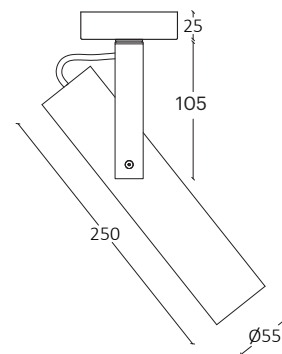

CRI	> 90
Life Time	L80 / B10 50.000 h
Cut-out Size	-
Dimensions	Ø90x107 h190mm
Adjustable	Yes

LKP106.**.**.**

Number	W	Colour Temperature	Light Distribution	Finish	
LKP106	12	27 2700	1 Narrow 15°	○ 10 White	● MO Metallic Copper
	17	30 3000	2 Medium 25°	● 20 Black	● NO Metallic Gold
	24	40 4000	3 Wide 37°	● 40 Gold	● PO Metallic Chrome
			4 Superwide 58°	● CO Silver	RA RAL Chart
				● BO Copper	

VERMIS SURFACE – GU10

LKP2 02 GU10

GOOD NIGHT

Surface

Installation	Indoor
Mounting Position	Surface
IP	20
Wattage	GU10
Lumen output	GU10
Connection	230V
Driver	Not required
Dimmable	Depending on lamp

CRI	GU10
Life Time	GU10
Cut-out Size	-
Dimensions	Ø55x250 h130mm
Adjustable	Yes

CRI	> 90
Life Time	L80 / B10 50.000 h
Cut-out Size	-
Dimensions	Ø95x250 h105mm
Adjustable	Yes

LKP203.**.**.**

Number	W	Colour Temperature	Light Distribution	Finish	
LKP203	12	27 2700	1 Narrow 15°	○ 10 White	● MO Metallic Copper
	17	30 3000	2 Medium 25°	● 20 Black	● NO Metallic Gold
	24	40 4000	3 Wide 37°	● 40 Gold	● PO Metallic Chrome
			4 Superwide 58°	● CO Silver	RA RAL Chart
				● BO Copper	

CRI	> 90
Life Time	L80 / B10 50.000 h
Cut-out Size	-
Dimensions	Ø95x250 h107mm
Adjustable	Yes

LKP204.**.**.**

Number	W	Colour Temperature	Light Distribution	Finish	
LKP204	12	27 2700	1 Narrow 15°	○ 10 White	● MO Metallic Copper
	17	30 3000	2 Medium 25°	● 20 Black	● NO Metallic Gold
	24	40 4000	3 Wide 37°	● 40 Gold	● PO Metallic Chrome
			4 Superwide 58°	● CO Silver	RA RAL Chart
				● BO Copper	