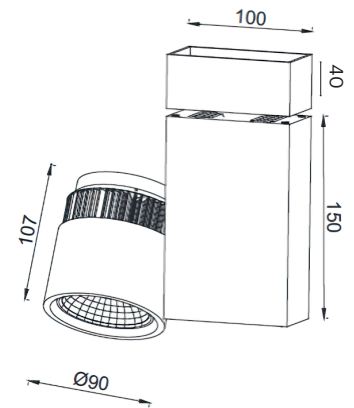

CRI	> 90
Life Time	L80 / B10 50.000 h
Cut-out Size	-
Dimensions	Ø90x105 h150mm
Adjustable	Yes

LKP103.**.**.**

Number	W	Colour Temperature	Light Distribution	Finish	
LKP103	12	27 2700	1 Narrow 15°	○ 10 White	● MO Metallic Copper
	17	30 3000	2 Medium 25°	● 20 Black	● NO Metallic Gold
	24	40 4000	3 Wide 37°	● 40 Gold	● PO Metallic Chrome
			4 Superwide 58°	● CO Silver	RA RAL Chart
				● BO Copper	

CRI	> 90
Life Time	L80 / B10 50.000 h
Cut-out Size	-
Dimensions	Ø90x105 h190mm
Adjustable	Yes

LKP104.**.**.**

Number	W	Colour Temperature	Light Distribution	Finish	
LKP104	12	27 2700	1 Narrow 15°	○ 10 White	● MO Metallic Copper
	17	30 3000	2 Medium 25°	● 20 Black	● NO Metallic Gold
	24	40 4000	3 Wide 37°	● 40 Gold	● PO Metallic Chrome
			4 Superwide 58°	● CO Silver	RA RAL Chart
				● BO Copper	

CRI	> 90
Life Time	L80 / B10 50.000 h
Cut-out Size	-
Dimensions	Ø90x107 h150mm
Adjustable	Yes

LKP105.**.**.**

Number	W	Colour Temperature	Light Distribution	Finish	
LKP105	12	27 2700	1 Narrow 15°	○ 10 White	● MO Metallic Copper
	17	30 3000	2 Medium 25°	● 20 Black	● NO Metallic Gold
	24	40 4000	3 Wide 37°	● 40 Gold	● PO Metallic Chrome
			4 Superwide 58°	● CO Silver	RA RAL Chart
				● BO Copper	

CRI	> 90
Life Time	L80 / B10 50.000 h
Cut-out Size	-
Dimensions	Ø90x107 h190mm
Adjustable	Yes

LKP106.**.**.**

Number	W	Colour Temperature	Light Distribution	Finish	
LKP106	12	27 2700	1 Narrow 15°	○ 10 White	● MO Metallic Copper
	17	30 3000	2 Medium 25°	● 20 Black	● NO Metallic Gold
	24	40 4000	3 Wide 37°	● 40 Gold	● PO Metallic Chrome
			4 Superwide 58°	● CO Silver	RA RAL Chart
				● BO Copper	