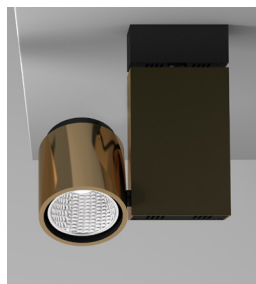

GOOD NIGHT

LUMIK Spot Light

BUXA TRACK

LKP1 03

GOOD NIGHT

Track

Installation	Indoor		
Mounting Position	Track		
IP	20		
Wattage	12W	17W	24W
Lumen output	2100	2900	3900
Connection	230V		
Driver	Included		
Dimmable	DALI, Push / Driver on request		

CRI	> 90
Life Time	L80 / B10 50.000 h
Cut-out Size	-
Dimensions	Ø90x105 h150mm
Adjustable	Yes

LKP103.**.**.**

Number	W	Colour Temperature	Light Distribution	Finish	
LKP103	12	27 2700	1 Narrow 15°	○ 10 White	● MO Metallic Copper
	17	30 3000	2 Medium 25°	● 20 Black	● NO Metallic Gold
	24	40 4000	3 Wide 37°	● 40 Gold	● PO Metallic Chrome
			4 Superwide 58°	● CO Silver	RA RAL Chart
				● BO Copper	