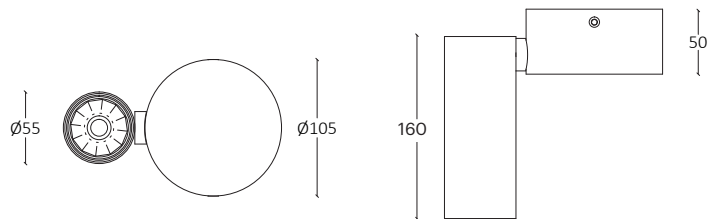

CRI	> 90
Life Time	L80 / B10 50.000 h
Cut-out Size	-
Dimensions	Ø95x250 h105mm
Adjustable	Yes

LKP203.**.**.**

Number	W	Colour Temperature	Light Distribution	Finish	
LKP203	12	27 2700	1 Narrow 15°	○ 10 White	● MO Metallic Copper
	17	30 3000	2 Medium 25°	● 20 Black	● NO Metallic Gold
	24	40 4000	3 Wide 37°	● 40 Gold	● PO Metallic Chrome
			4 Superwide 58°	● CO Silver	RA RAL Chart
				● BO Copper	

CRI	> 90
Life Time	L80 / B10 50.000 h
Cut-out Size	-
Dimensions	Ø95x250 h107mm
Adjustable	Yes

LKP204.**.**.**

Number	W	Colour Temperature	Light Distribution	Finish	
LKP204	12	27 2700	1 Narrow 15°	○ 10 White	● MO Metallic Copper
	17	30 3000	2 Medium 25°	● 20 Black	● NO Metallic Gold
	24	40 4000	3 Wide 37°	● 40 Gold	● PO Metallic Chrome
			4 Superwide 58°	● CO Silver	RA RAL Chart
				● BO Copper	

CRI	> 90
Life Time	L80 / B10 50.000 h
Cut-out Size	-
Dimensions	Ø120x220 h135mm
Adjustable	Yes

LKP401.**.**.**

Number	W	Colour Temperature	Light Distribution	Finish	
LKP401	12	27 2700	1 Narrow 15°	○ 10 White	● MO Metallic Copper
	17	30 3000	2 Medium 25°	● 20 Black	● NO Metallic Gold
	24	40 4000	3 Wide 37°	● 40 Gold	● PO Metallic Chrome
			4 Superwide 58°	● CO Silver	RA RAL Chart
				● BO Copper	

CALIX SURFACE

LKP5 01

GOOD NIGHT

Surface

Installation	Indoor
Mounting Position	Surface
IP	20
Wattage	5W 8W
Lumen output	700 1200
Connection	230V
Driver	Included
Dimmable	DALI, Push / Driver on request

CRI	> 90
Life Time	L80 / B10 50.000 h
Cut-out Size	-
Dimensions	Ø55 h160mm / Ø105 h50mm
Adjustable	Yes