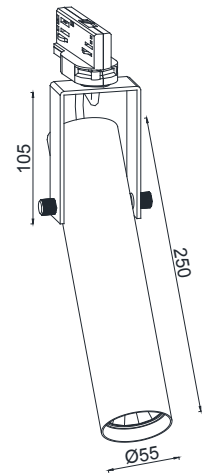

CRI	> 90
Life Time	L80 / B10 50.000 h
Cut-out Size	-
Dimensions	Ø90x105 h190mm
Adjustable	Yes

LKP104.**.**.**

Number	W	Colour Temperature	Light Distribution	Finish	
LKP104	12	27 2700	1 Narrow 15°	○ 10 White	● MO Metallic Copper
	17	30 3000	2 Medium 25°	● 20 Black	● NO Metallic Gold
	24	40 4000	3 Wide 37°	● 40 Gold	● PO Metallic Chrome
			4 Superwide 58°	● CO Silver	RA RAL Chart
				● BO Copper	

CRI	> 90
Life Time	L80 / B10 50.000 h
Cut-out Size	-
Dimensions	Ø90x107 h150mm
Adjustable	Yes

LKP105.**.**.**

Number	W	Colour Temperature	Light Distribution	Finish	
LKP105	12	27 2700	1 Narrow 15°	○ 10 White	● MO Metallic Copper
	17	30 3000	2 Medium 25°	● 20 Black	● NO Metallic Gold
	24	40 4000	3 Wide 37°	● 40 Gold	● PO Metallic Chrome
			4 Superwide 58°	● CO Silver	RA RAL Chart
				● BO Copper	

CRI	> 90
Life Time	L80 / B10 50.000 h
Cut-out Size	-
Dimensions	Ø90x107 h190mm
Adjustable	Yes

LKP106.**.**.**

Number	W	Colour Temperature	Light Distribution	Finish	
LKP106	12	27 2700	1 Narrow 15°	○ 10 White	● MO Metallic Copper
	17	30 3000	2 Medium 25°	● 20 Black	● NO Metallic Gold
	24	40 4000	3 Wide 37°	● 40 Gold	● PO Metallic Chrome
			4 Superwide 58°	● CO Silver	RA RAL Chart
				● BO Copper	

VERMIS TRACK – GU10

LKP2 01 GU10

GOOD NIGHT

Track

Installation	Indoor
Mounting Position	Track
IP	20
Wattage	GU10
Lumen output	GU10
Connection	230V
Driver	Not required
Dimmable	Depending on lamp

CRI	GU10
Life Time	GU10
Cut-out Size	-
Dimensions	Ø55x250 h105mm
Adjustable	Yes