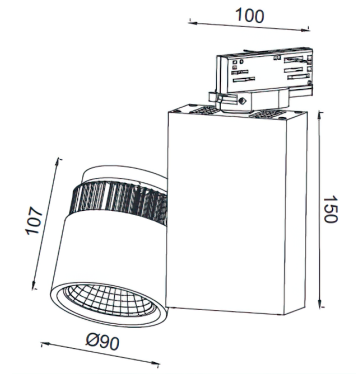

CRI	> 90
Life Time	L80 / B10 50.000 h
Cut-out Size	-
Dimensions	Ø90x105 h150mm
Adjustable	Yes

LKP103.**.**.**

Number	W	Colour Temperature	Light Distribution	Finish	
LKP103	12	27 2700	1 Narrow 15°	○ 10 White	● MO Metallic Copper
	17	30 3000	2 Medium 25°	● 20 Black	● NO Metallic Gold
	24	40 4000	3 Wide 37°	● 40 Gold	● PO Metallic Chrome
			4 Superwide 58°	● CO Silver	RA RAL Chart
				● BO Copper	

CRI	> 90
Life Time	L80 / B10 50.000 h
Cut-out Size	-
Dimensions	Ø90x105 h190mm
Adjustable	Yes

LKP104.**.**.**

Number	W	Colour Temperature	Light Distribution	Finish	
LKP104	12	27 2700	1 Narrow 15°	○ 10 White	● MO Metallic Copper
	17	30 3000	2 Medium 25°	● 20 Black	● NO Metallic Gold
	24	40 4000	3 Wide 37°	● 40 Gold	● PO Metallic Chrome
			4 Superwide 58°	● CO Silver	RA RAL Chart
				● BO Copper	

CRI	> 90
Life Time	L80 / B10 50.000 h
Cut-out Size	-
Dimensions	Ø90x107 h150mm
Adjustable	Yes

LKP105.**.**.**

Number	W	Colour Temperature	Light Distribution	Finish	
LKP105	12	27 2700	1 Narrow 15°	○ 10 White	● MO Metallic Copper
	17	30 3000	2 Medium 25°	● 20 Black	● NO Metallic Gold
	24	40 4000	3 Wide 37°	● 40 Gold	● PO Metallic Chrome
			4 Superwide 58°	● CO Silver	RA RAL Chart
				● BO Copper	

CRI	> 90
Life Time	L80 / B10 50.000 h
Cut-out Size	-
Dimensions	Ø90x107 h190mm
Adjustable	Yes

LKP106.**.**.**

Number	W	Colour Temperature	Light Distribution	Finish	
LKP106	12	27 2700	1 Narrow 15°	○ 10 White	● MO Metallic Copper
	17	30 3000	2 Medium 25°	● 20 Black	● NO Metallic Gold
	24	40 4000	3 Wide 37°	● 40 Gold	● PO Metallic Chrome
			4 Superwide 58°	● CO Silver	RA RAL Chart
				● BO Copper	