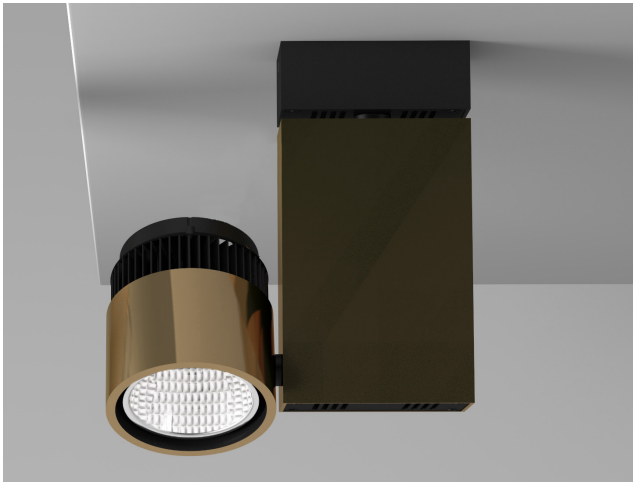

GOOD NIGHT

LUMIK Spot Light

BUXA TRACK

LKP1 03

GOOD NIGHT

Track

Installation	Indoor		
Mounting Position	Track		
IP	20		
Wattage	12W	17W	24W
Lumen output	2100	2900	3900
Connection	230V		
Driver	Included		
Dimmable	DALI, Push / Driver on request		

CRI	> 90
Life Time	L80 / B10 50.000 h
Cut-out Size	-
Dimensions	Ø90x105 h150mm
Adjustable	Yes

LKP103.**.**.**

Number	W	Colour Temperature	Light Distribution	Finish	
LKP103	12	27 2700	1 Narrow 15°	○ 10 White	● MO Metallic Copper
	17	30 3000	2 Medium 25°	● 20 Black	● NO Metallic Gold
	24	40 4000	3 Wide 37°	● 40 Gold	● PO Metallic Chrome
			4 Superwide 58°	● CO Silver	RA RAL Chart
				● BO Copper	

BUXA SURFACE

LKP1 04

GOOD NIGHT

Surface

Installation	Indoor		
Mounting Position	Surface		
IP	20		
Wattage	12W	17W	24W
Lumen output	2100	2900	3900
Connection	230V		
Driver	Included		
Dimmable	DALI, Push / Driver on request		

CRI	> 90
Life Time	L80 / B10 50.000 h
Cut-out Size	-
Dimensions	Ø90x105 h190mm
Adjustable	Yes

LKP104.**.**.**

Number	W	Colour Temperature	Light Distribution	Finish	
LKP104	12	27 2700	1 Narrow 15°	○ 10 White	● MO Metallic Copper
	17	30 3000	2 Medium 25°	● 20 Black	● NO Metallic Gold
	24	40 4000	3 Wide 37°	● 40 Gold	● PO Metallic Chrome
			4 Superwide 58°	● CO Silver	RA RAL Chart
				● BO Copper	