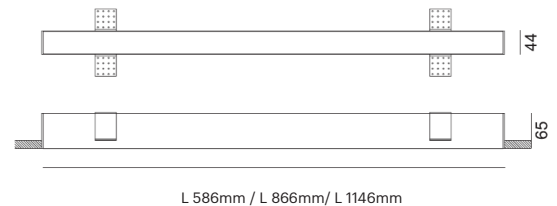

INDOOR

RECESSED

DIMMABLE

CASAMBI

WIRELESS

Installation	Indoor
Mounting Position	Ceiling recessed
IP	20
Wattage	12,3W 15,2W 24,1W
Lumen output	2000 3000 4000
Connection	230V
Driver	Included
Dimmable	on/off (dimnable on request)

CRI	> 90
Life Time	L80 / B10 72.000 h
Cut-out Size	Upon request
Dimensions	586 / 866 / 1146x44 h65mm
Adjustable	No