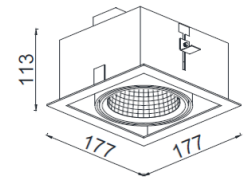

LKE401.QR111.XX.X.**

Number	W	Colour Temperature	Light Distribution	Finish
LKE401	QR111	XX Depending on lamp	XX Depending on lamp	○ 10 White ● 20 Black ● 40 Gold ● CO Silver ● BO Copper ● MO Metallic Copper ● NO Metallic Gold ● PO Metallic Chrome - RA RAL Chart