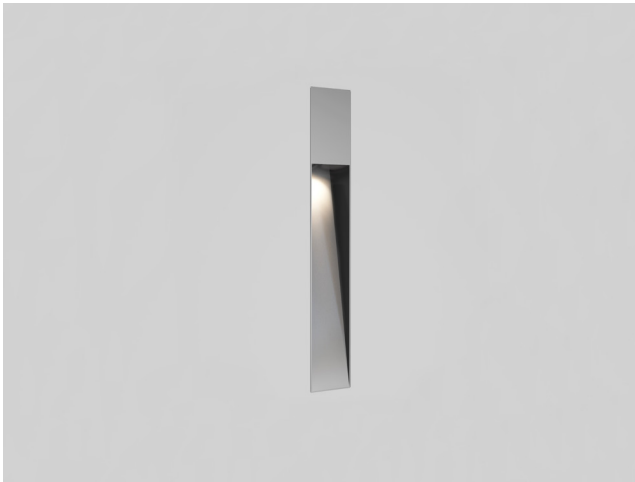

VULTUS QV 1

LKE10 01

GOOD NIGHT

Recessed

Installation	Indoor	CRI	> 90
Mounting Position	Wall recessed	Life Time	L80 / B10 50.000 h
IP	20	Cut-out Size	400x80 h80mm
Wattage	5W	Dimensions	400x80 h70mm
Lumen output	700	Adjustable	No
Connection	230V		
Driver	Included		
Dimmable	on/off (dimmable on request)		