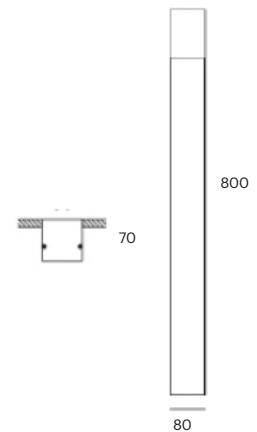

BIG VULTUS QV 1

LKE10 02

GOOD NIGHT

Recessed

Installation	Indoor
Mounting Position	Wall recessed
IP	20
Wattage	8W
Lumen output	700
Connection	230V
Driver	Included
Dimmable	on/off (dimmable on request)

CRI	> 90
Life Time	L80 / B10 50.000 h
Cut-out Size	800x80 h80mm
Dimensions	800x80 h70mm
Adjustable	No