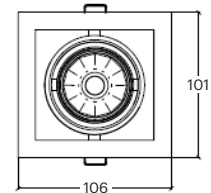

LKE104.**.**.**

Number	W	Colour Temperature	Light Distribution	Finish	
LKE104	9	27 2700	1 Narrow 12°	○ 10 White	● MO Metallic Copper
	12	30 3000	2 Medium 24°	● 20 Black	● NO Metallic Gold
		40 4000	3 Wide 36°	● 40 Gold	● PO Metallic Chrome
				● CO Silver	RA RAL Chart
				● B0 Copper