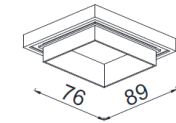

CUBIC Q1 – GU10 Trimless 7589

LKE1 05

GOOD NIGHT

Recessed

INDOOR

RECESSED

DIMMABLE

CASAMBI

WIRELESS

Installation	Indoor
Mounting Position	Ceiling recessed
IP	20
Wattage	GU10
Lumen output	GU10
Connection	230V
Driver	Not required
Dimmable	Depending on lamp

CRI	GU10
Life Time	GU10
Cut-out Size	89x76 h105mm
Dimensions	89x76 h97mm
Adjustable	Yes

89x76mm

LKE105.GU10.XX.X.**

Number	W	Colour Temperature	Light Distribution	Finish
LKE105	GU10	XX Depending on lamp	XX Depending on lamp	<table border="0"> <tr> <td>○ 10 White</td> <td>● MO Metallic Copper</td> </tr> <tr> <td>● 20 Black</td> <td>● NO Metallic Gold</td> </tr> <tr> <td>● 40 Gold</td> <td>● PO Metallic Chrome</td> </tr> <tr> <td>● CO Silver</td> <td>RA RAL Chart</td> </tr> <tr> <td>● BO Copper</td> <td></td> </tr> </table>