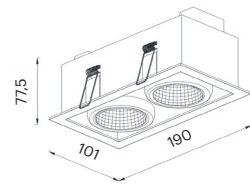

LKE102.GU10.XX.X.**

Number	W	Colour Temperature	Light Distribution	Finish
LKE102	2 x GU10	XX Depending on lamp	XX Depending on lamp	<table border="0"> <tr> <td>○ 10 White</td> <td>● MO Metallic Copper</td> </tr> <tr> <td>● 20 Black</td> <td>● NO Metallic Gold</td> </tr> <tr> <td>● 40 Gold</td> <td>● PO Metallic Chrome</td> </tr> <tr> <td>● CO Silver</td> <td>RA RAL Chart</td> </tr> <tr> <td>● BO Copper</td> <td></td> </tr> </table>