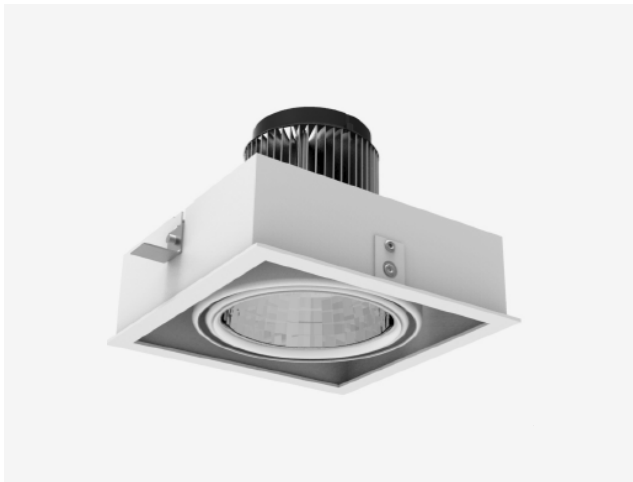

CUBIC QT1 177177

LKE4 04

GOOD NIGHT

Recessed

Installation	Indoor
Mounting Position	Ceiling recessed
IP	20
Wattage	11,3W 16,5W 23,6W
Lumen output	2100 2900 3900
Connection	350mA / 500mA / 700mA
Driver	Included (remote)
Dimmable	on/off (dimnable on request)