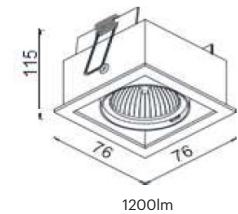

WIRELESS

Installation	Indoor
Mounting Position	Ceiling recessed
IP	20
Wattage	5W 9W
Lumen output	700 1200
Connection	150mA / 250mA
Driver	Included (remote)
Dimmable	on/off (dimnable on request)

CRI	> 90
Life Time	L90 / B20 50.000 h
Cut-out Size	70x70 h90mm 70x70 h110mm
Dimensions	76x76 h80mm 76x76 h115mm
Adjustable	No