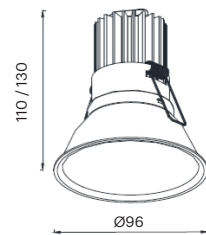

LKE501.**.**.**

Number	W	Colour Temperature	Light Distribution	Finish
LKE501	5	27 2700	1 Narrow 12°	○ 10 White
	9	30 3000	2 Medium 24°	● 20 Black
		40 4000	3 Wide 36°	● 40 Gold
				● CO Silver
				● BO Copper
				● MO Metallic Copper
				● NO Metallic Gold
				● PO Metallic Chrome
				RA RAL Chart