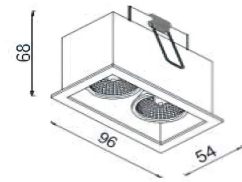

CRI	> 90
Life Time	L90 / B20 50.000 h
Cut-out Size	94,4x45 h78mm
Dimensions	96x54 h78mm
Adjustable	No

LKE302.**.**.**

Number	W	Colour Temperature	Light Distribution	Finish	
LKE302	12	27 2700	1 Narrow 12°	○ 10 White	● MO Metallic Copper
		30 3000	2 Medium 24°	● 20 Black	● NO Metallic Gold
		40 4000	3 Wide 36°	● 40 Gold	● PO Metallic Chrome
				● CO Silver	RA RAL Chart
				● B0 Copper	