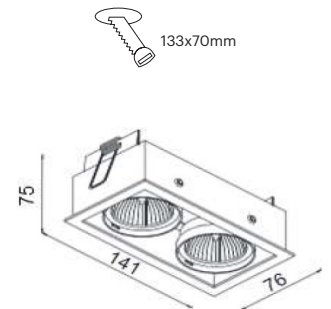

CRI	> 90
Life Time	L90 / B20 50.000 h
Cut-out Size	133x70 h110mm
Dimensions	76x141 h75mm
Adjustable	No

LKE202.GU10.XX.X.**

Number	W	Colour Temperature	Light Distribution	Finish	
LKE202	10	27 2700	1 Narrow 12°	○ 10 White	● MO Metallic Copper
	18	30 3000	2 Medium 24°	● 20 Black	● NO Metallic Gold
		40 4000	3 Wide 36°	● 40 Gold	● PO Metallic Chrome
				● CO Silver	RA RAL Chart
				● BO Copper	