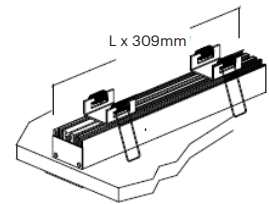

CRI	> 90
Life Time	L80 / B10 72.000 h
Cut-out Size	Upon request
Dimensions	309x44 h75mm
Adjustable	No

LKE1401.21.**.6.**

Number	W	Colour Temperature	Light Distribution	Finish	
LKE1401	21	27 2700	6 Opal	10 White	MO Metallic Copper
		30 3000		20 Black	NO Metallic Gold
		40 4000		40 Gold	PO Metallic Chrome
				CO Silver	RA RAL Chart
				B0 Copper	