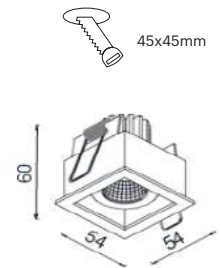

GOOD NIGHT

LUMIK Recessed

CUBIC QT1 5454

LKE3 01

GOOD NIGHT

Recessed

Installation	Indoor	CRI	> 90
Mounting Position	Ceiling recessed	Life Time	L90 / B20 50.000 h
IP	20	Cut-out Size	45x45 h70mm
Wattage	6W	Dimensions	54x54 h70mm
Lumen output	635	Adjustable	No
Connection	350mA		
Driver	Included (remote)		
Dimmable	on/off (dimnable on request)		