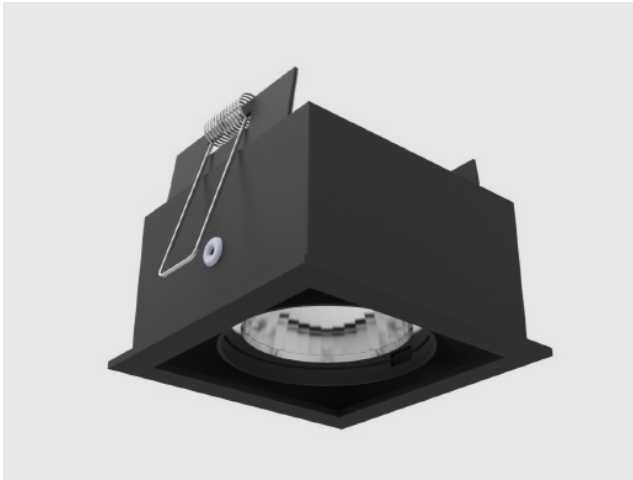

CUBIC Q2 – 2GU10 76141

LKE2 02

GOOD NIGHT

Recessed

Installation	Indoor	CRI	GU10
Mounting Position	Ceiling recessed	Life Time	GU10
IP	20	Cut-out Size	133x70 h85mm
Wattage	2 x GU10	Dimensions	76x141 h75mm
Lumen output	2 x GU10	Adjustable	No
Connection	239V		
Driver	Not required		
Dimmable	Depending on lamp		

CUBIC QT1 7676

LKE2 01

GOOD NIGHT

Recessed

INDOOR

RECESSED

DIMMABLE

CASAMBI