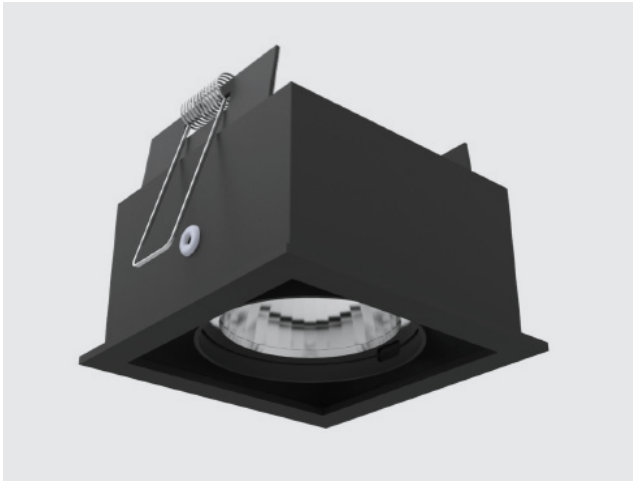

GOOD NIGHT

LUMIK Recessed

CUBIC QT1 5454

LKE3 01

GOOD NIGHT

Recessed

Installation	Indoor	CRI	> 90
Mounting Position	Ceiling recessed	Life Time	L90 / B20 50.000 h
IP	20	Cut-out Size	45x45 h70mm
Wattage	6W	Dimensions	54x54 h70mm
Lumen output	635	Adjustable	No
Connection	350mA		
Driver	Included (remote)		
Dimmable	on/off (dimnable on request)		

CUBIC QT2 5496

LKE3 02

GOOD NIGHT

Recessed

Installation	Indoor
Mounting Position	Ceiling recessed
IP	20
Wattage	2 x 6W
Lumen output	2 x 635
Connection	350mA
Driver	Included (remote)
Dimmable	on/off (dimnable on request)

CRI	> 90
Life Time	L90 / B20 50.000 h
Cut-out Size	94,4x45 h78mm
Dimensions	96x54 h78mm
Adjustable	No

LKE302.**.**.**

Number	W	Colour Temperature	Light Distribution	Finish	
LKE302	12	27 2700	1 Narrow 12°	○ 10 White	● MO Metallic Copper
		30 3000	2 Medium 24°	● 20 Black	● NO Metallic Gold
		40 4000	3 Wide 36°	● 40 Gold	● PO Metallic Chrome
				● CO Silver	RA RAL Chart
				● B0 Copper	

CUBIC Q1 – GU10 7676

LKE2 01

GOOD NIGHT

Recessed

INDOOR

RECESSED

DIMMABLE

CASAMBI