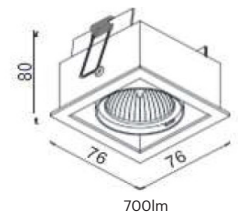

WIRELESS

Installation	Indoor
Mounting Position	Ceiling recessed
IP	20
Wattage	5W 9W
Lumen output	700 1200
Connection	150mA / 250mA
Driver	Included (remote)
Dimmable	on/off (dimnable on request)

CRI	> 90
Life Time	L90 / B20 50.000 h
Cut-out Size	70x70 h90mm 70x70 h110mm
Dimensions	76x76 h80mm 76x76 h115mm
Adjustable	No