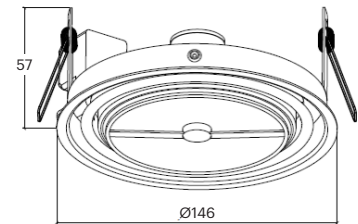

INDOOR

RECESSED

DIMMABLE

CASAMBI

WIRELESS

Installation	Indoor	CRI	GU10
Mounting Position	Ceiling recessed	Life Time	GU10
IP	20	Cut-out Size	Ø135 h74mm
Wattage	GU10	Dimensions	Ø146 h57mm
Lumen output	GU10	Adjustable	Yes
Connection	230V		
Driver	Not required		
Dimmable	Depending on lamp		

Ø135mm