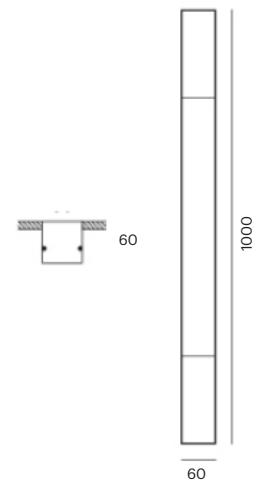

INDOOR

RECESSED

DIMMABLE

CASAMBI

WIRELESS

Installation	Indoor
Mounting Position	Ceiling recessed
IP	20
Wattage	2 x 5W
Lumen output	2 x 700
Connection	230V
Driver	Included
Dimmable	on/off (dimmable on request)

CRI	> 90
Life Time	L80 / B10 50.000 h
Cut-out Size	Upon request
Dimensions	1000x60 h60mm
Adjustable	No

Upon request