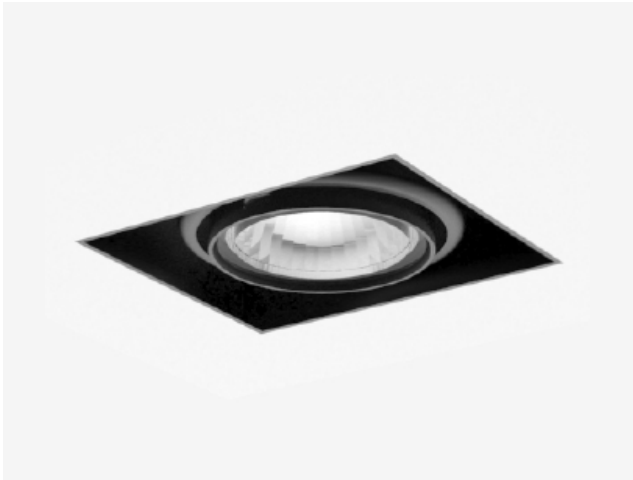

CUBIC Q1 – GU10 Trimless 7589

LKE1 05

GOOD NIGHT

Recessed