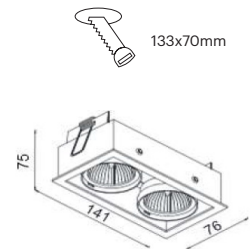

CUBIC Q2 – 2GU10 76141

LKE2 02

GOOD NIGHT

Recessed

Installation	Indoor	CRI	GU10
Mounting Position	Ceiling recessed	Life Time	GU10
IP	20	Cut-out Size	133x70 h85mm
Wattage	2 x GU10	Dimensions	76x141 h75mm
Lumen output	2 x GU10	Adjustable	No
Connection	239V		
Driver	Not required		
Dimmable	Depending on lamp		