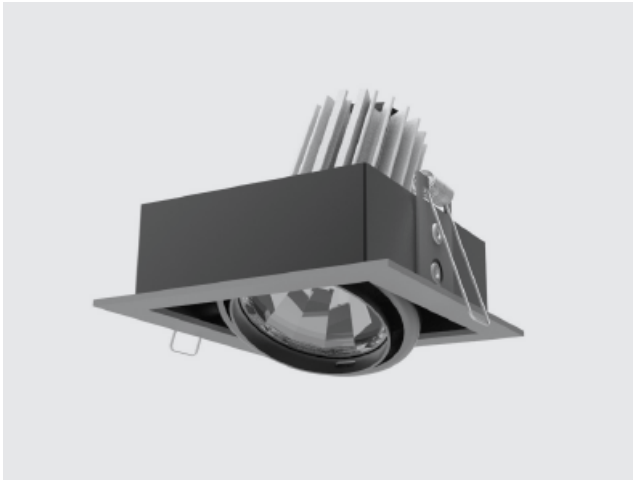

CUBIC QT1 97102

LKE1 04

GOOD NIGHT

Recessed

INDOOR

RECESSED

DIMMABLE

CASAMBI

WIRELESS

Installation	Indoor
Mounting Position	Ceiling recessed
IP	20
Wattage	5W 9W
Lumen output	700 1200
Connection	150mA / 250mA
Driver	Included (remote)
Dimmable	on/off (dimnable on request)

CRI	> 90
Life Time	L80 / B10 50.000 h
Cut-out Size	96x84 h90mm 96x84 h110mm
Dimensions	106x101 h89mm 106x101 h100mm
Adjustable	Yes

LKE104.**.**.**

Number	W	Colour Temperature	Light Distribution	Finish	
LKE104	9	27 2700	1 Narrow 12°	○ 10 White	● MO Metallic Copper
	12	30 3000	2 Medium 24°	● 20 Black	● NO Metallic Gold
		40 4000	3 Wide 36°	● 40 Gold	● PO Metallic Chrome
				● CO Silver	RA RAL Chart
				● B0 Copper