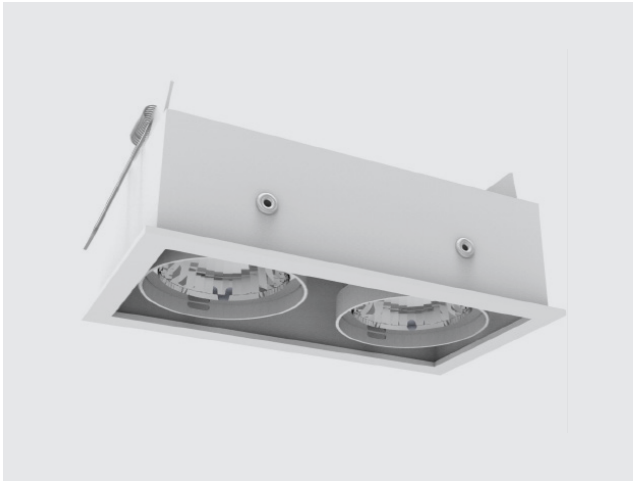

CUBIC Q2 – 2GU10 76141

LKE2 02

GOOD NIGHT

Recessed

Installation	Indoor	CRI	GU10
Mounting Position	Ceiling recessed	Life Time	GU10
IP	20	Cut-out Size	133x70 h85mm
Wattage	2 x GU10	Dimensions	76x141 h75mm
Lumen output	2 x GU10	Adjustable	No
Connection	239V		
Driver	Not required		
Dimmable	Depending on lamp		