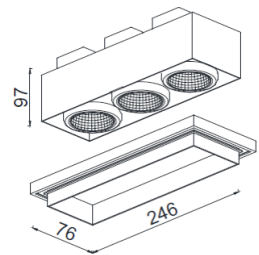

INDOOR

RECESSED

DIMMABLE

CASAMBI

WIRELESS

Installation	Indoor	CRI	GU10
Mounting Position	Ceiling recessed	Life Time	GU10
IP	20	Cut-out Size	246x76 h107mm
Wattage	3 x GU10	Dimensions	246x76 h97mm
Lumen output	3 x GU10	Adjustable	Yes
Connection	230V		
Driver	Not required		
Dimmable	Depending on lamp		

246x76mm