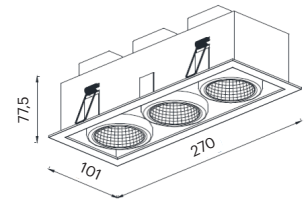

CRI	GU10
Life Time	GU10
Cut-out Size	260x84 h87,5mm
Dimensions	270x101 h77,5mm
Adjustable	Yes

LKE103.GU10.XX.X.**

Number	W	Colour Temperature	Light Distribution	Finish
LKE103	3 x GU10	XX Depending on lamp	XX Depending on lamp	<ul style="list-style-type: none"> ○ 10 White ● 20 Black ● 40 Gold ● CO Silver ● BO Copper ● MO Metallic Copper ● NO Metallic Gold ● PO Metallic Chrome RA RAL Chart