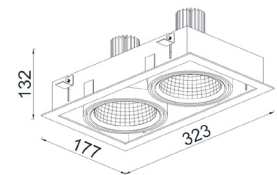

CRI	> 90
Life Time	L80 / B10 50.000 h
Cut-out Size	173x162 h170mm 173x162 h170mm 173x162 h210mm
Dimensions	177x177 h160mm 177x177 h160mm 177x177 h200mm
Adjustable	Yes

LKE404.**.**.**

Number	W	Colour Temperature	Light Distribution	Finish	
LKE404	11	27 2700	1 Narrow 14°	○ 10 White	● MO Metallic Copper
	16	30 3000	2 Medium 22°	● 20 Black	● NO Metallic Gold
	23	40 4000	3 Wide 37°	● 40 Gold	● PO Metallic Chrome
			4 Superwide 58°	● CO Silver	RA RAL Chart
				● BO Copper	

CRI	> 90
Life Time	L80 / B10 50.000 h
Cut-out Size	315x162 h170mm 315x162 h170mm 315x162 h210mm
Dimensions	177x323 h160mm 177x323 h160mm 177x323 h200mm
Adjustable	Yes

LKE405.**.**.**

Number	W	Colour Temperature	Light Distribution	Finish	
LKE405	11	27 2700	1 Narrow 14°	10 White	MO Metallic Copper
	16	30 3000	2 Medium 22°	20 Black	NO Metallic Gold
	23	40 4000	3 Wide 37°	40 Gold	PO Metallic Chrome
			4 Superwide 58°	CO Silver	RA RAL Chart
				BO Copper	