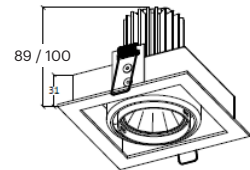

CRI	GU10
Life Time	GU10
Cut-out Size	260x84 h87,5mm
Dimensions	270x101 h77,5mm
Adjustable	Yes

LKE103.GU10.XX.X.**

Number	W	Colour Temperature	Light Distribution	Finish
LKE103	3 x GU10	XX Depending on lamp	XX Depending on lamp	<ul style="list-style-type: none"> ○ 10 White ● 20 Black ● 40 Gold ● CO Silver ● BO Copper ● MO Metallic Copper ● NO Metallic Gold ● PO Metallic Chrome RA RAL Chart

WIRELESS

Installation	Indoor
Mounting Position	Ceiling recessed
IP	20
Wattage	5W 9W
Lumen output	700 1200
Connection	150mA / 250mA
Driver	Included (remote)
Dimmable	on/off (dimnable on request)

CRI	> 90
Life Time	L80 / B10 50.000 h
Cut-out Size	96x84 h90mm 96x84 h110mm
Dimensions	106x101 h89mm 106x101 h100mm
Adjustable	Yes