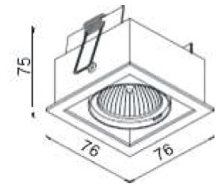

CRI	> 90
Life Time	L90 / B20 50.000 h
Cut-out Size	94,4x45 h78mm
Dimensions	96x54 h78mm
Adjustable	No

LKE302.**.**.**

Number	W	Colour Temperature	Light Distribution	Finish	
LKE302	12	27 2700	1 Narrow 12°	○ 10 White	● MO Metallic Copper
		30 3000	2 Medium 24°	● 20 Black	● NO Metallic Gold
		40 4000	3 Wide 36°	● 40 Gold	● PO Metallic Chrome
				● CO Silver	RA RAL Chart
				● B0 Copper	

WIRELESS

Installation	Indoor
Mounting Position	Ceiling recessed
IP	20
Wattage	GU10
Lumen output	GU10
Connection	230V
Driver	Not required
Dimmable	Depending on lamp

CRI	GU10
Life Time	GU10
Cut-out Size	70x70mm h85mm
Dimensions	76x76 h75mm
Adjustable	No