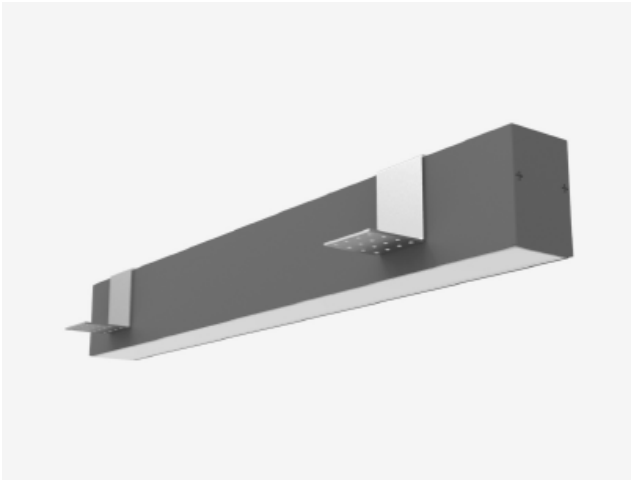

TIBI QV 1

LKE13 10

GOOD NIGHT

Recessed