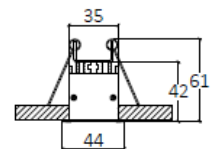

CRI	> 90
Life Time	L80 / B10 72.000 h
Cut-out Size	Upon request
Dimensions	309x44 h75mm
Adjustable	No

LKE1401.21.**.6.**

Number	W	Colour Temperature	Light Distribution	Finish	
LKE1401	21	27 2700	6 Opal	10 White	MO Metallic Copper
		30 3000		20 Black	NO Metallic Gold
		40 4000		40 Gold	PO Metallic Chrome
				CO Silver	RA RAL Chart
				B0 Copper	