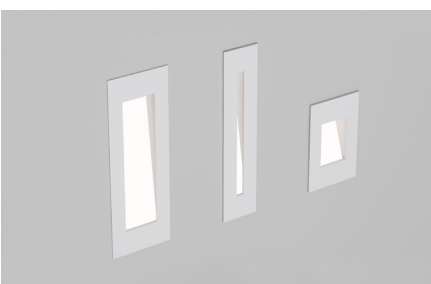

Installation	Indoor	CRI	> 80
Mounting Position	Wall recessed	Life Time	25.000 h
IP	20	Cut-out Size	175x40 h50mm
Wattage	1W	Dimmensions	188x55 h40mm
Lumen output	130	Adjustable	No
Connection	350mA		
Driver	Included (remote)		
Dimmable	Non-dimmable		

LKE801.1.**.5.**

Number	W	Colour Temperature	Light Distribution	Finish	
LKE801	1	27 2700	5 Asymmetric	10 White	MO Metallic Copper
		30 3000		20 Black	NO Metallic Gold
		40 4000		40 Gold	PO Metallic Chrome
		RE Red		CO Silver	RA RAL Chart
		BL Blue		BO Copper