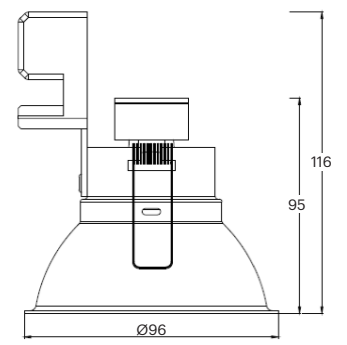

Installation	Indoor
Mounting Position	Ceiling recessed
IP	20
Wattage	GU10
Lumen output	GU10
Connection	230V
Driver	Not required
Dimmable	Depending on lamp

CRI	GU10
Life Time	GU10
Cut-out Size	Ø90 h116mm
Dimensions	Ø96 h116mm
Adjustable	No