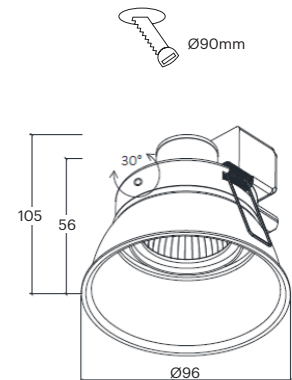

CRI	> 90
Life Time	L80 / B10 50.000 h
Cut-out Size	315x162 h170mm 315x162 h170mm 315x162 h210mm
Dimensions	177x323 h160mm 177x323 h160mm 177x323 h200mm
Adjustable	Yes

LKE405.**.**.**

Number	W	Colour Temperature	Light Distribution	Finish	
LKE405	11	27 2700	1 Narrow 14°	10 White	MO Metallic Copper
	16	30 3000	2 Medium 22°	20 Black	NO Metallic Gold
	23	40 4000	3 Wide 37°	40 Gold	PO Metallic Chrome
			4 Superwide 58°	CO Silver	RA RAL Chart
				BO Copper	

CRI	> 90
Life Time	L80 / B10 50.000 h
Cut-out Size	462x162 h170mm 462x162 h170mm 462x162 h210mm
Dimensions	177x468 h160mm 177x468 h160mm 177x468 h200mm
Adjustable	Yes

LKE406.**.**.**

Number	W	Colour Temperature	Light Distribution	Finish	
LKE406	11	27 2700	1 Narrow 14°	○ 10 White	● MO Metallic Copper
	16	30 3000	2 Medium 22°	● 20 Black	● NO Metallic Gold
	23	40 4000	3 Wide 37°	● 40 Gold	● PO Metallic Chrome
			4 Superwide 58°	● CO Silver	RA RAL Chart
				● BO Copper	

WIRELESS

Installation	Indoor
Mounting Position	Ceiling recessed
IP	20
Wattage	5W 9W
Lumen output	700 1200
Connection	150mA / 250mA
Driver	Included (remote)
Dimmable	on/off (dimnable on request)

CRI	> 90
Life Time	L80 / B10 50.000 h
Cut-out Size	Ø90 h120mm Ø90 h140mm
Dimensions	Ø96 h110mm Ø96 h130mm
Adjustable	No

INTRA – GU10

LKE5 02

GOOD NIGHT

Recessed

Installation	Indoor
Mounting Position	Ceiling recessed
IP	20
Wattage	GU10
Lumen output	GU10
Connection	230V
Driver	Not required
Dimmable	Depending on lamp

CRI	GU10
Life Time	GU10
Cut-out Size	Ø90 h115mm
Dimensions	Ø96 h105mm
Adjustable	Yes