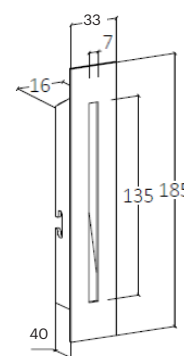

ARTUS QV 1

LKE8 02

GOOD NIGHT

Recessed

Installation	Indoor	CRI	> 80
Mounting Position	Wall recessed	Life Time	25.000 h
IP	20	Cut-out Size	155x22 h50mm
Wattage	1W	Dimensions	185x33 h40mm
Lumen output	130	Adjustable	No
Connection	350mA		
Driver	Included (remote)		
Dimmable	Non-dimmable		