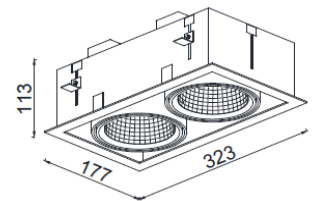

WIRELESS

Installation	Indoor
Mounting Position	Ceiling recessed
IP	20
Wattage	2 x QR111 - GU10
Lumen output	2 x QR111 - GU10
Connection	230V
Driver	Not required
Dimmable	Depending on lamp

CRI	QR111 - GU10
Life Time	QR111 - GU10
Cut-out Size	315x162 h125mm
Dimensions	323x177 h113mm
Adjustable	Yes