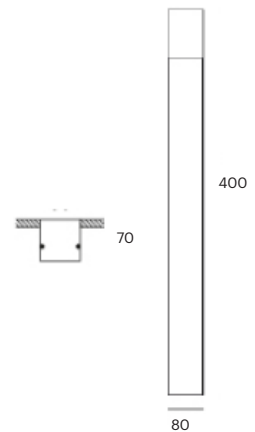

VULTUS QV 1

LKE10 01

GOOD NIGHT

Recessed

Installation	Indoor	CRI	> 90
Mounting Position	Wall recessed	Life Time	L80 / B10 50.000 h
IP	20	Cut-out Size	400x80 h80mm
Wattage	5W	Dimensions	400x80 h70mm
Lumen output	700	Adjustable	No
Connection	230V		
Driver	Included		
Dimmable	on/off (dimmable on request)		