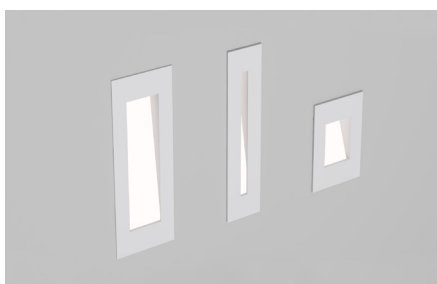

LKE802.1.**.5.**

Number	W	Colour Temperature	Light Distribution	Finish		
LKE802	1	27 2700	5 Asymmetric	10 White	MO Metallic Copper	
		30 3000		20 Black	NO Metallic Gold	
		40 4000		40 Gold	PO Metallic Chrome	
		RE Red		CO Silver	RA RAL Chart	
		BL Blue		BO Copper