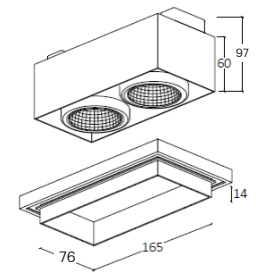

WIRELESS

Installation	Indoor
Mounting Position	Ceiling recessed
IP	20
Wattage	2 x GU10
Lumen output	2 x GU10
Connection	230V
Driver	Not required
Dimmable	Depending on lamp

CRI	GU10
Life Time	GU10
Cut-out Size	166x76 h84mm
Dimensions	166x75 h97mm
Adjustable	Yes