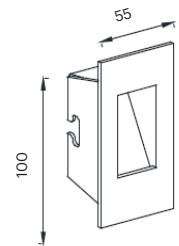

PAULLULUM QV 1

LKE8 03

GOOD NIGHT

Recessed

Installation	Indoor	CRI	> 80
Mounting Position	Wall recessed	Life Time	25.000 h
IP	20	Cut-out Size	85x40 h50mm
Wattage	1W	Dimensions	100x55 h40mm
Lumen output	130	Adjustable	No
Connection	350mA		
Driver	Included (remote)		
Dimmable	Non-dimmable		