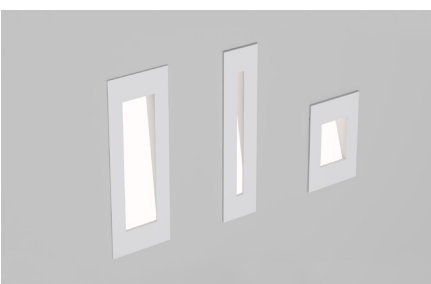

Installation	Indoor	CRI	> 80
Mounting Position	Wall recessed	Life Time	25.000 h
IP	20	Cut-out Size	85x40 h50mm
Wattage	1W	Dimensions	100x55 h40mm
Lumen output	130	Adjustable	No
Connection	350mA		
Driver	Included (remote)		
Dimmable	Non-dimmable		

LKE803.1.**.5.**

Number	W	Colour Temperature	Light Distribution	Finish	
LKE803	1	27 2700	5 Asymmetric	○ 10 White	● MO Metallic Copper
		30 3000		● 20 Black	● NO Metallic Gold
		40 4000		● 40 Gold	● PO Metallic Chrome
		27 Red		● CO Silver	RA RAL Chart
		27 Blue		● BO Copper