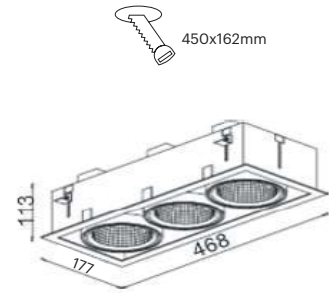

CRI	QR111 - GU10
Life Time	QR111 - GU10
Cut-out Size	450x162 h125mm
Dimensions	468x177 h113mm
Adjustable	Yes

LKE403.QR111.XX.X.**

Number	W	Colour Temperature	Light Distribution	Finish
LKE403	3 x QR111	XX Depending on lamp	XX Depending on lamp	<ul style="list-style-type: none"> ○ 10 White ● 20 Black ● 40 Gold ● CO Silver ● BO Copper ● MO Metallic Copper ● NO Metallic Gold ● PO Metallic Chrome RA RAL Chart