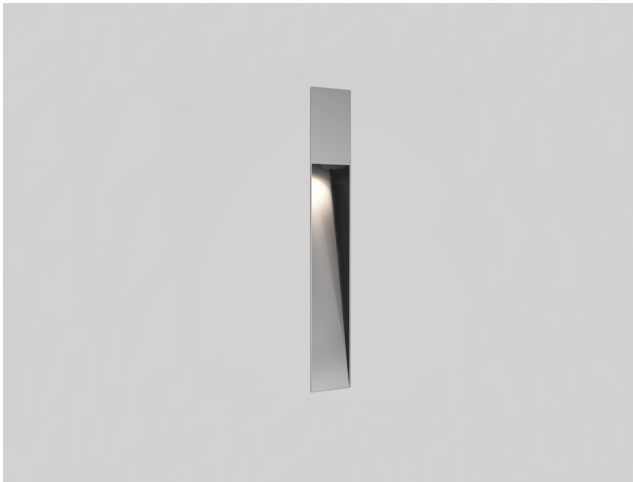

BIG VULTUS QV 1

LKE10 02

GOOD NIGHT

Recessed

Installation	Indoor
Mounting Position	Wall recessed
IP	20
Wattage	8W
Lumen output	700
Connection	230V
Driver	Included
Dimmable	on/off (dimmable on request)

CRI	> 90
Life Time	L80 / B10 50.000 h
Cut-out Size	800x80 h80mm
Dimensions	800x80 h70mm
Adjustable	No