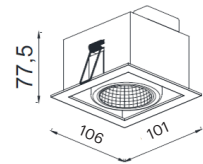

CRI	GU10
Life Time	GU10
Cut-out Size	96x84 h87,5mm
Dimensions	106x101 h77,5mm
Adjustable	Yes

LKE101.GU10.XX.X.**

Number	W	Colour Temperature	Light Distribution	Finish										
LKE101	GU10	XX Depending on lamp	XX Depending on lamp	<table border="0"> <tr> <td>○ 10 White</td> <td>● MO Metallic Copper</td> </tr> <tr> <td>● 20 Black</td> <td>● NO Metallic Gold</td> </tr> <tr> <td>● 40 Gold</td> <td>● PO Metallic Chrome</td> </tr> <tr> <td>● CO Silver</td> <td>RA RAL Chart</td> </tr> <tr> <td>● BO Copper</td> <td></td> </tr> </table>	○ 10 White	● MO Metallic Copper	● 20 Black	● NO Metallic Gold	● 40 Gold	● PO Metallic Chrome	● CO Silver	RA RAL Chart	● BO Copper	
○ 10 White	● MO Metallic Copper													
● 20 Black	● NO Metallic Gold													
● 40 Gold	● PO Metallic Chrome													
● CO Silver	RA RAL Chart													
● BO Copper														