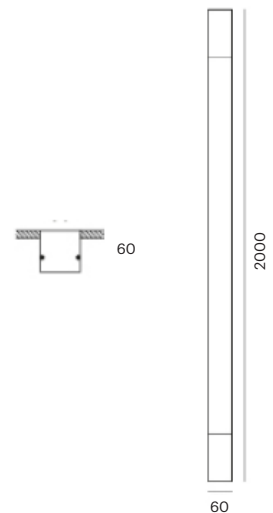

INDOOR

RECESSED

DIMMABLE

CASAMBI

WIRELESS

Installation	Indoor
Mounting Position	Ceiling recessed
IP	20
Wattage	2 x 5W
Lumen output	2 x 700
Connection	230V
Driver	Included
Dimmable	on/off (dimmable on request)

CRI	> 90
Life Time	L80 / B10 50.000 h
Cut-out Size	Upon request
Dimensions	2000x60 h60mm
Adjustable	No