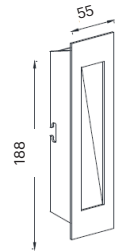

VIAE QV 1

LKE8 01

GOOD NIGHT

Recessed

Installation	Indoor	CRI	> 80
Mounting Position	Wall recessed	Life Time	25.000 h
IP	20	Cut-out Size	175x40 h50mm
Wattage	1W	Dimmensions	188x55 h40mm
Lumen output	130	Adjustable	No
Connection	350mA		
Driver	Included (remote)		
Dimmable	Non-dimmable		