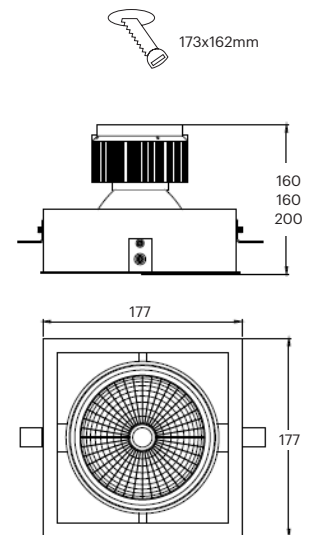

CRI	QR111 - GU10
Life Time	QR111 - GU10
Cut-out Size	450x162 h125mm
Dimensions	468x177 h113mm
Adjustable	Yes

LKE403.QR111.XX.X.**

Number	W	Colour Temperature	Light Distribution	Finish
LKE403	3 x QR111	XX Depending on lamp	XX Depending on lamp	<ul style="list-style-type: none"> ○ 10 White ● 20 Black ● 40 Gold ● CO Silver ● BO Copper ● MO Metallic Copper ● NO Metallic Gold ● PO Metallic Chrome RA RAL Chart

CRI	> 90
Life Time	L80 / B10 50.000 h
Cut-out Size	173x162 h170mm 173x162 h170mm 173x162 h210mm
Dimensions	177x177 h160mm 177x177 h160mm 177x177 h200mm
Adjustable	Yes

LKE404.**.**.**

Number	W	Colour Temperature	Light Distribution	Finish	
LKE404	11	27 2700	1 Narrow 14°	○ 10 White	● MO Metallic Copper
	16	30 3000	2 Medium 22°	● 20 Black	● NO Metallic Gold
	23	40 4000	3 Wide 37°	● 40 Gold	● PO Metallic Chrome
			4 Superwide 58°	● CO Silver	RA RAL Chart
				● BO Copper	