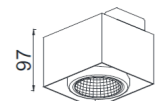

CUBIC Q1 – GU10 Trimless 7589

LKE1 05

GOOD NIGHT

Recessed

INDOOR

RECESSED

DIMMABLE

CASAMBI

WIRELESS

Installation	Indoor
Mounting Position	Ceiling recessed
IP	20
Wattage	GU10
Lumen output	GU10
Connection	230V
Driver	Not required
Dimmable	Depending on lamp

CRI	GU10
Life Time	GU10
Cut-out Size	89x76 h105mm
Dimensions	89x76 h97mm
Adjustable	Yes

89x76mm

LKE105.GU10.XX.X.**

Number	W	Colour Temperature	Light Distribution	Finish
LKE105	GU10	XX Depending on lamp	XX Depending on lamp	<table border="0"> <tr> <td>○ 10 White</td> <td>● MO Metallic Copper</td> </tr> <tr> <td>● 20 Black</td> <td>● NO Metallic Gold</td> </tr> <tr> <td>● 40 Gold</td> <td>● PO Metallic Chrome</td> </tr> <tr> <td>● CO Silver</td> <td>RA RAL Chart</td> </tr> <tr> <td>● BO Copper</td> <td></td> </tr> </table>