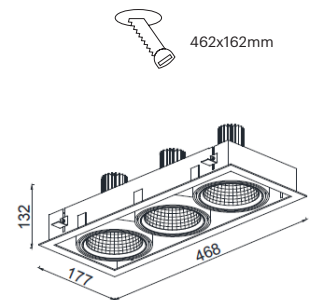

CRI	> 90
Life Time	L80 / B10 50.000 h
Cut-out Size	315x162 h170mm 315x162 h170mm 315x162 h210mm
Dimensions	177x323 h160mm 177x323 h160mm 177x323 h200mm
Adjustable	Yes

LKE405.**.**.**

Number	W	Colour Temperature	Light Distribution	Finish	
LKE405	11	27 2700	1 Narrow 14°	10 White	MO Metallic Copper
	16	30 3000	2 Medium 22°	20 Black	NO Metallic Gold
	23	40 4000	3 Wide 37°	40 Gold	PO Metallic Chrome
			4 Superwide 58°	CO Silver	RA RAL Chart
				BO Copper	

CRI	> 90
Life Time	L80 / B10 50.000 h
Cut-out Size	462x162 h170mm 462x162 h170mm 462x162 h210mm
Dimensions	177x468 h160mm 177x468 h160mm 177x468 h200mm
Adjustable	Yes

LKE406.**.**.**

Number	W	Colour Temperature	Light Distribution	Finish	
LKE406	11	27 2700	1 Narrow 14°	○ 10 White	● MO Metallic Copper
	16	30 3000	2 Medium 22°	● 20 Black	● NO Metallic Gold
	23	40 4000	3 Wide 37°	● 40 Gold	● PO Metallic Chrome
			4 Superwide 58°	● CO Silver	RA RAL Chart
				● BO Copper	