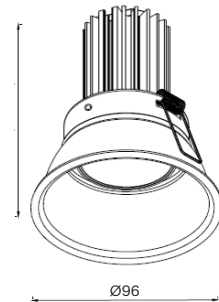

INDOOR

RECESSED

DIMMABLE

CASAMBI

WIRELESS

Installation	Indoor
Mounting Position	Ceiling recessed
IP	20
Wattage	5W 9W
Lumen output	700 1200
Connection	150mA / 250mA
Driver	Included (remote)
Dimmable	on/off (dimmable on request)

CRI	> 90
Life Time	L80 / B10 50.000 h
Cut-out Size	Ø90 h115mm Ø90 h135mm
Dimensions	Ø96 h105mm Ø96 h125mm
Adjustable	Yes

125mm (1200lm)
125mm (700lm)