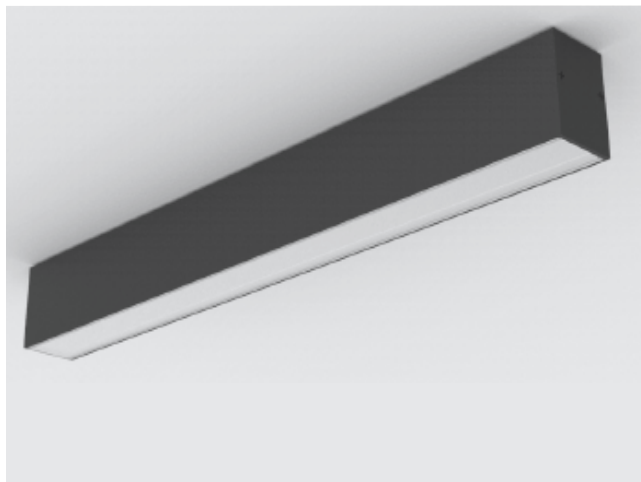

VETUS 900

LKT4 11 866mm

GOOD NIGHT

Surface

Installation	Indoor
Mounting Position	Surface
IP	20
Wattage	12W 18W 26W
Lumen output	2100 3000 4000
Connection	230V
Driver	Included
Dimmable	DALI, Push / Driver on request