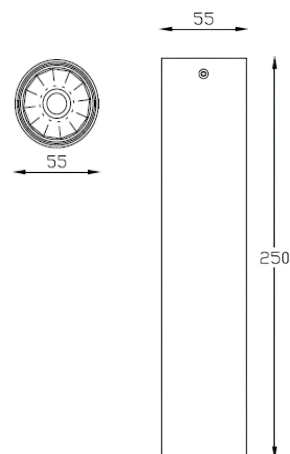

WIRELESS

Installation	Indoor
Mounting Position	Surface
IP	20
Wattage	GU10
Lumen output	GU10
Connection	230V
Driver	Not required
Dimmable	Depending on lamp

CRI	GU10
Life Time	GU10
Cut-out Size	-
Dimensions	80x80 h105mm
Adjustable	Yes

QUALIA-2 – 2GU10

LKT1 02

GOOD NIGHT

Surface

Installation	Indoor	CRI	GU10
Mounting Position	Surface	Life Time	GU10
IP	20	Cut-out Size	-
Wattage	2 x GU10	Dimensions	157x80 h105mm
Lumen output	2 x GU10	Adjustable	Yes
Connection	230V		
Driver	Not required		
Dimmable	Depending on lamp		

CRI	QR111 GU10
Life Time	QR111 GU10
Cut-out Size	-
Dimensions	300x150 h150mm
Adjustable	Yes

LKT104.**.**.**

Number	W	Colour Temperature	Light Distribution	Finish
LKT104	2 x QR111 GU10	XX Depending on lamp	XX Depending on lamp	<ul style="list-style-type: none"> ○ 10 White ● 20 Black ● 40 Gold ● CO Silver ● B0 Copper ● MO Metallic Copper ● NO Metallic Gold ● PO Metallic Chrome RA RAL Chart

TUBER 250 – GU10

LKT2 01

GOOD NIGHT

Surface

Installation	Indoor
Mounting Position	Surface
IP	20
Wattage	GU10
Lumen output	GU10
Connection	230V
Driver	Not required
Dimmable	Depending on lamp

CRI	GU10
Life Time	GU10
Cut-out Size	-
Dimensions	Ø55 h250mm
Adjustable	No