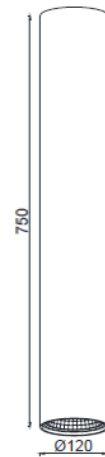

Installation	Indoor	CRI	GU10 – 111
Mounting Position	Surface	Life Time	GU10 – 111
IP	20	Cut-out Size	-
Wattage	GU10	Dimensions	Ø120 h750mm
Lumen output	GU10	Adjustable	No
Connection	230V		
Driver	Not required		
Dimmable	Depending on lamp