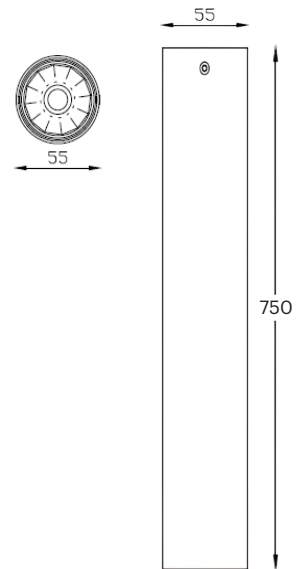

WIRELESS

Installation	Indoor
Mounting Position	Surface
IP	20
Wattage	GU10
Lumen output	GU10
Connection	230V
Driver	Not required
Dimmable	Depending on lamp

CRI	GU10
Life Time	GU10
Cut-out Size	-
Dimensions	80x80 h105mm
Adjustable	Yes

QUALIA-2 – 2GU10

LKT1 02

GOOD NIGHT

Surface

Installation	Indoor	CRI	GU10
Mounting Position	Surface	Life Time	GU10
IP	20	Cut-out Size	-
Wattage	2 x GU10	Dimensions	157x80 h105mm
Lumen output	2 x GU10	Adjustable	Yes
Connection	230V		
Driver	Not required		
Dimmable	Depending on lamp		

CRI	QR111 GU10
Life Time	QR111 GU10
Cut-out Size	-
Dimensions	300x150 h150mm
Adjustable	Yes

LKT104.**.**.**

Number	W	Colour Temperature	Light Distribution	Finish
LKT104	2 x QR111 GU10	XX Depending on lamp	XX Depending on lamp	<ul style="list-style-type: none"> ○ 10 White ● 20 Black ● 40 Gold ● CO Silver ● B0 Copper ● MO Metallic Copper ● NO Metallic Gold ● PO Metallic Chrome RA RAL Chart

TUBER 750 – GU10

LKT2 03

GOOD NIGHT

Surface

Installation	Indoor
Mounting Position	Surface
IP	20
Wattage	GU10
Lumen output	GU10
Connection	230V
Driver	Not required
Dimmable	Depending on lamp

CRI	GU10
Life Time	GU10
Cut-out Size	-
Dimensions	Ø55 h750mm
Adjustable	No