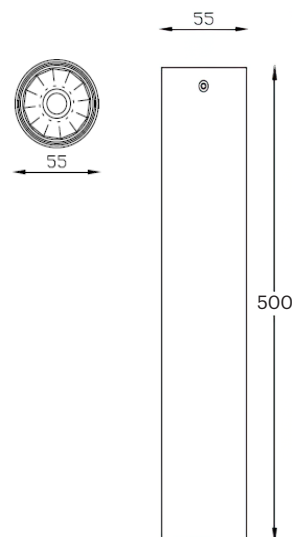

Installation	Indoor
Mounting Position	Surface
IP	20
Wattage	5W 8W
Lumen output	700 1200
Connection	230V
Driver	Included
Dimmable	DALI, Push / Driver on request

CRI	> 90
Life Time	L80 / B10 50.000 h
Cut-out Size	-
Dimensions	Ø55 h500mm
Adjustable	No