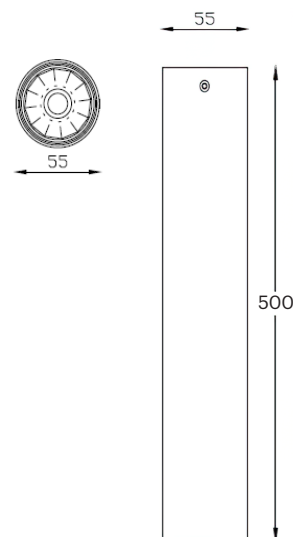

CRI	QR111 GU10
Life Time	QR111 GU10
Cut-out Size	-
Dimensions	300x150 h150mm
Adjustable	Yes

LKT104.**.**.**

Number	W	Colour Temperature	Light Distribution	Finish
LKT104	2 x QR111 GU10	XX Depending on lamp	XX Depending on lamp	<ul style="list-style-type: none"> ○ 10 White ● 20 Black ● 40 Gold ● CO Silver ● B0 Copper ● MO Metallic Copper ● NO Metallic Gold ● PO Metallic Chrome RA RAL Chart

TUBER 500 – GU10

LKT2 02

GOOD NIGHT

Surface

Installation	Indoor
Mounting Position	Surface
IP	20
Wattage	GU10
Lumen output	GU10
Connection	230V
Driver	Not required
Dimmable	Depending on lamp

CRI	GU10
Life Time	GU10
Cut-out Size	-
Dimensions	Ø55 h500mm
Adjustable	No