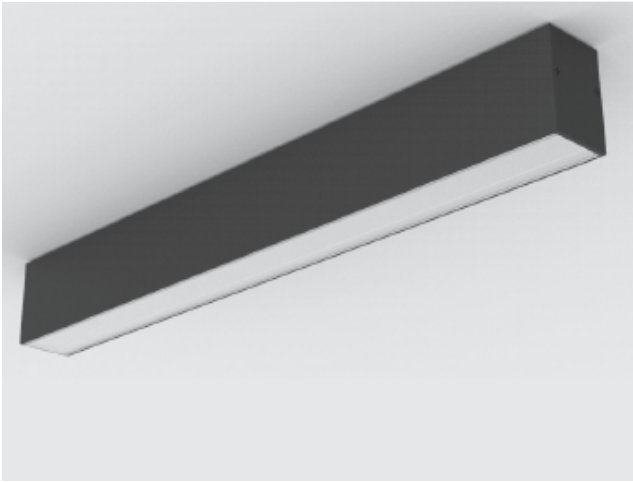

VETUS 1200

LKT4 12 1146mm

GOOD NIGHT

Surface