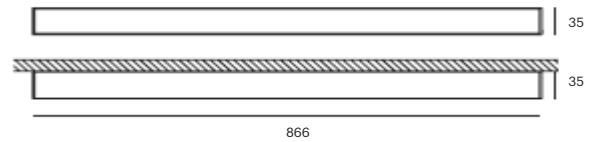

TRIGINTA 900

LKT3 20 866mm

GOOD NIGHT

Surface

Installation	Indoor
Mounting Position	Surface
IP	20
Wattage	12W 18W 26W
Lumen output	2100 3000 4100
Connection	350mA 500mA 700mA
Driver	Remote
Dimmable	DALI, Push / Driver on request

CRI	> 90
Life Time	L80 / B10 72.000 h
Cut-out Size	-
Dimensions	866x35 h35mm
Adjustable	No

LKT320.**.**.**

Number	W	Colour Temperature	Light Distribution	Finish
LKT320	12	27 2700		10 White MO Metallic Copper
	18	30 3000		20 Black NO Metallic Gold
	26	40 4000		40 Gold PO Metallic Chrome CO Silver RA RAL Chart BO Copper