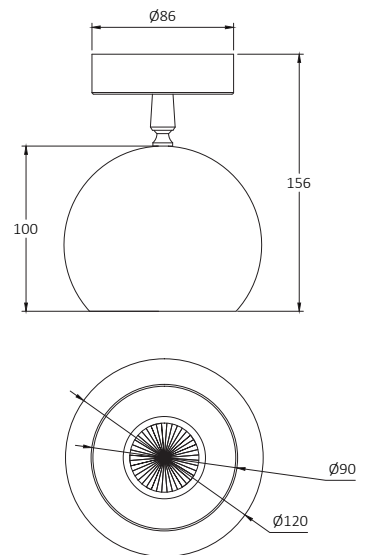

CRI	> 90
Life Time	L80 / B10 72.000 h
Cut-out Size	-
Dimensions	866x35 h35mm
Adjustable	No

LKT320.**.**.**

Number	W	Colour Temperature	Light Distribution	Finish
LKT320	12	27 2700		10 White MO Metallic Copper
	18	30 3000		20 Black NO Metallic Gold
	26	40 4000		40 Gold PO Metallic Chrome CO Silver RA RAL Chart BO Copper

CRI	> 90
Life Time	L80 / B10 72.000 h
Cut-out Size	-
Dimensions	1146x35 h35mm
Adjustable	No

LKT321.**.**.**

Number	W	Colour Temperature	Light Distribution	Finish
LKT321	16	27 2700	6 Opal 120°	10 White MO Metallic Copper
	24	30 3000		20 Black NO Metallic Gold
	34	40 4000		40 Gold PO Metallic Chrome CO Silver RA RAL Chart BO Copper

CRI	> 90
Life Time	L80 / B10 72.000 h
Cut-out Size	-
Dimensions	866x43,5 h65,5mm
Adjustable	No

LKT411.**.**.**

Number	W	Colour Temperature	Light Distribution	Finish
LKT411	12	27 2700	6 Opal 120°	10 White MO Metallic Copper 20 Black NO Metallic Gold 40 Gold PO Metallic Chrome CO Silver RA RAL Chart B0 Copper
	18	30 3000		
	26	40 4000		

GUTTA TECTUM

LKT5 01

GOOD NIGHT

Surface

Installation	Indoor
Mounting Position	Surface
IP	20
Wattage	GU10
Lumen output	GU10
Connection	230V
Driver	Not required
Dimmable	Depending on lamp

CRI	GU10
Life Time	GU10
Cut-out Size	-
Dimensions	Ø120x100h h156mm
Adjustable	Yes