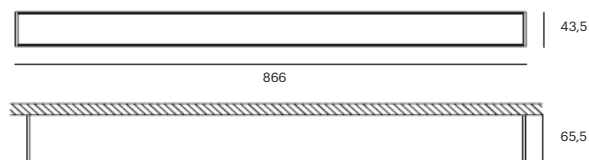

CRI	> 90
Life Time	L80 / B10 72.000 h
Cut-out Size	-
Dimensions	866x43,5 h65,5mm
Adjustable	No

LKT411.**.**.**

Number	W	Colour Temperature	Light Distribution	Finish
LKT411	12	27 2700	6 Opal 120°	10 White MO Metallic Copper 20 Black NO Metallic Gold 40 Gold PO Metallic Chrome CO Silver RA RAL Chart B0 Copper
	18	30 3000		
	26	40 4000		