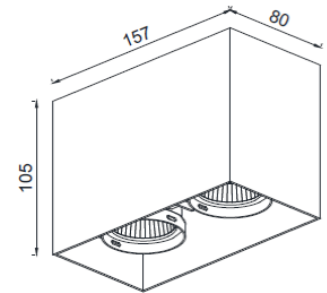

QUALIA-2 – 2GU10

LKT1 02

GOOD NIGHT

Surface

Installation	Indoor	CRI	GU10
Mounting Position	Surface	Life Time	GU10
IP	20	Cut-out Size	-
Wattage	2 x GU10	Dimensions	157x80 h105mm
Lumen output	2 x GU10	Adjustable	Yes
Connection	230V		
Driver	Not required		
Dimmable	Depending on lamp		