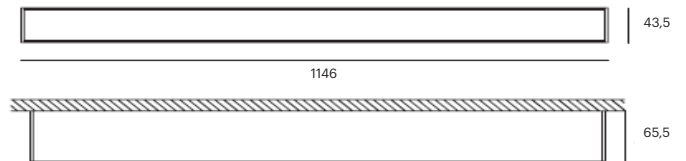

Installation	Indoor	CRI	> 90
Mounting Position	Surface	Life Time	L80 / B10 72.000 h
IP	20	Cut-out Size	-
Wattage	16W 24W 35W	Dimensions	1146x43,5 h65,5mm
Lumen output	2800 4000 5400	Adjustable	No
Connection	230V		
Driver	Included		
Dimmable	DALI, Push / Driver on request