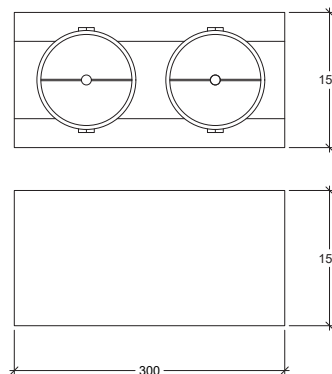

CRI	QR111 GU10
Life Time	QR111 GU10
Cut-out Size	-
Dimensions	300x150 h150mm
Adjustable	Yes

LKT104.**.**.**

Number	W	Colour Temperature	Light Distribution	Finish
LKT104	2 x QR111 GU10	XX Depending on lamp	XX Depending on lamp	<ul style="list-style-type: none"> ○ 10 White ● 20 Black ● 40 Gold ● CO Silver ● B0 Copper ● MO Metallic Copper ● NO Metallic Gold ● PO Metallic Chrome RA RAL Chart