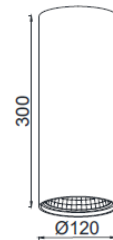

BIG TRUNCUS 300 – GU10 – 111

LKT2 07

GOOD NIGHT

Surface

Installation	Indoor	CRI	Gu10 – 111
Mounting Position	Surface	Life Time	GU10 – 111
IP	20	Cut-out Size	-
Wattage	GU10	Dimensions	Ø120 h300mm
Lumen output	GU10	Adjustable	No
Connection	230V		
Driver	Not required		
Dimmable	Depending on lamp		