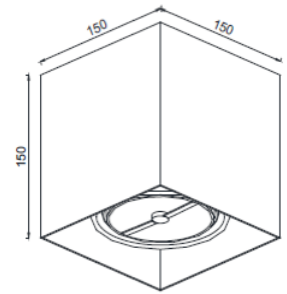

QUALIA 111 – GU10

LKT1 03

GOOD NIGHT

Surface

Installation	Indoor
Mounting Position	Surface
IP	20
Wattage	QR111 GU10
Lumen output	QR111 GU10
Connection	230V
Driver	Not required
Dimmable	Depending on lamp

CRI	QR111 GU10
Life Time	QR111 GU10
Cut-out Size	-
Dimensions	150x150 h150mm
Adjustable	Yes