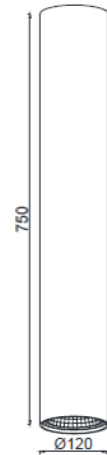

Installation	Indoor	CRI	> 90
Mounting Position	Surface	Life Time	L80 / B10 72.000 h
IP	20	Cut-out Size	-
Wattage	12W 17W 24W	Dimensions	Ø120 h750mm
Lumen output	2100 2900 3900	Adjustable	No
Connection	230V		
Driver	Included		
Dimmable	DALI, Push / Driver on request