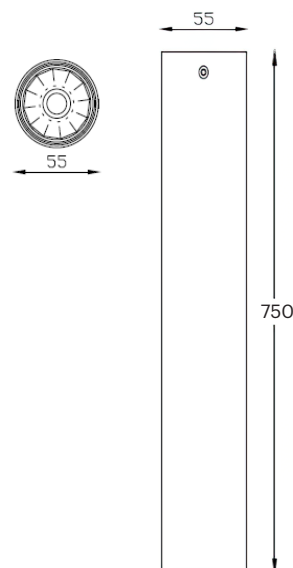

Installation	Indoor
Mounting Position	Surface
IP	20
Wattage	9W 12W
Lumen output	700 1200
Connection	230V
Driver	Included
Dimmable	DALI, Push / Driver on request

CRI	> 90
Life Time	L80 / B10 50.000 h
Cut-out Size	-
Dimensions	Ø55 h750mm
Adjustable	No