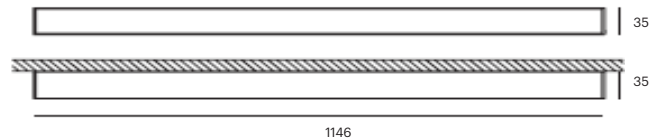

CRI	> 90
Life Time	L80 / B10 72.000 h
Cut-out Size	-
Dimensions	1146x35 h35mm
Adjustable	No

LKT321.**.**.**

Number	W	Colour Temperature	Light Distribution	Finish
LKT321	16	27 2700	6 Opal 120°	10 White MO Metallic Copper
	24	30 3000		20 Black NO Metallic Gold
	34	40 4000		40 Gold PO Metallic Chrome CO Silver RA RAL Chart BO Copper