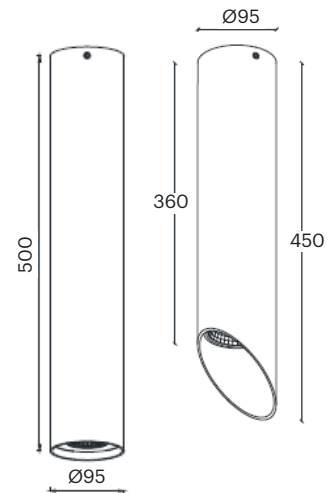

WIRELESS

Installation	Indoor
Mounting Position	Surface
IP	20
Wattage	GU10
Lumen output	GU10
Connection	230V
Driver	Not required
Dimmable	Depending on lamp

CRI	GU10
Life Time	GU10
Cut-out Size	-
Dimensions	80x80 h105mm
Adjustable	Yes

LKT101.**.**.**

Number	W	Colour Temperature	Light Distribution	Finish
LKT101	GU10	XX Depending on lamp	XX Depending on lamp	<ul style="list-style-type: none"> ○ 10 White ● 20 Black ● 40 Gold ● CO Silver ● B0 Copper ● MO Metallic Copper ● NO Metallic Gold ● PO Metallic Chrome RA RAL Chart

QUALIA-2 – 2GU10

LKT1 02

GOOD NIGHT

Surface

Installation	Indoor	CRI	GU10
Mounting Position	Surface	Life Time	GU10
IP	20	Cut-out Size	-
Wattage	2 x GU10	Dimensions	157x80 h105mm
Lumen output	2 x GU10	Adjustable	Yes
Connection	230V		
Driver	Not required		
Dimmable	Depending on lamp		

TRUNCUS 500

LKT2 05

GOOD NIGHT

Surface

Edge cut in angle on request

Installation	Indoor	CRI	> 90
Mounting Position	Surface	Life Time	L80 / B10 50.000
IP	20	Cut-out Size	-
Wattage	12W 17W 24W	Dimensions	Ø95 h500mm
Lumen output	2100 2900 3900	Adjustable	No
Connection	230V		
Driver	Included		
Dimmable	DALI, Push / Driver on request		