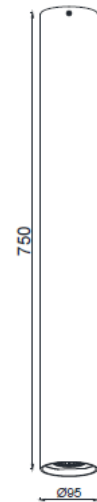

Installation	Indoor	CRI	GU10
Mounting Position	Surface	Life Time	GU10
IP	20	Cut-out Size	-
Wattage	GU10	Dimensions	Ø95 h750mm
Lumen output	GU10	Adjustable	No
Connection	230V		
Driver	Not required		
Dimmable	Depending on lamp