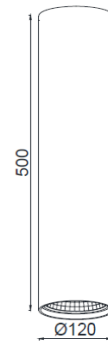

BIG TRUNCUS 500

LKT2 08

GOOD NIGHT

Surface

Installation	Indoor	CRI	> 90
Mounting Position	Surface	Life Time	L80 / B10 72.000 h
IP	20	Cut-out Size	-
Wattage	12W 17W 24W	Dimensions	Ø120 h500mm
Lumen output	2100 2900 3900	Adjustable	No
Connection	230V		
Driver	Included		
Dimmable	DALI, Push / Driver on request		