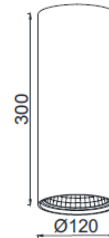

BIG TRUNCUS 300

LKT2 07

GOOD NIGHT

Surface

Installation	Indoor	CRI	> 90
Mounting Position	Surface	Life Time	L80 / B10 50.000 h
IP	20	Cut-out Size	-
Wattage	12W 17W 24W	Dimensions	Ø120 h300mm
Lumen output	2100 2900 3900	Adjustable	No
Connection	230V		
Driver	Included		
Dimmable	DALI, Push / Driver on request		