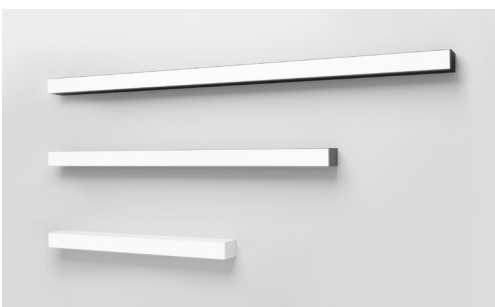

LKT320.**.**.**

Number	W	Colour Temperature	Light Distribution	Finish
LKT320	12	27 2700		10 White MO Metallic Copper
	18	30 3000		20 Black NO Metallic Gold
	26	40 4000		40 Gold PO Metallic Chrome CO Silver RA RAL Chart BO Copper