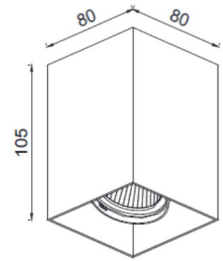

WIRELESS

Installation	Indoor
Mounting Position	Surface
IP	20
Wattage	GU10
Lumen output	GU10
Connection	230V
Driver	Not required
Dimmable	Depending on lamp

CRI	GU10
Life Time	GU10
Cut-out Size	-
Dimensions	80x80 h105mm
Adjustable	Yes