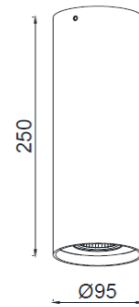

TRUNCUS 250 – GU10

LKT2 04

GOOD NIGHT

Surface

Installation	Indoor
Mounting Position	Surface
IP	20
Wattage	GU10
Lumen output	GU10
Connection	230V
Driver	Not required
Dimmable	Depending on lamp

CRI	GU10
Life Time	GU10
Cut-out Size	-
Dimensions	Ø95 h250mm
Adjustable	No