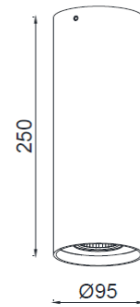

TRUNCUS 250

LKT2 04

GOOD NIGHT

Surface

Installation	Indoor	CRI	> 90
Mounting Position	Surface	Life Time	L80 / B10 50.000 h
IP	20	Cut-out Size	-
Wattage	12W 17W 24W	Dimensions	Ø95 h250mm
Lumen output	2100 2900 3900	Adjustable	No
Connection	230V		
Driver	Included		
Dimmable	DALI, Push / Driver on request		