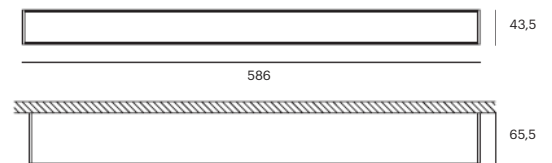

Installation	Indoor	CRI	> 90
Mounting Position	Surface	Life Time	L80 / B10 72.000 h
IP	20	Cut-out Size	-
Wattage	8W 12W 18W	Dimensions	586x43,5 h65,5mm
Lumen output	1400 2000 2700	Adjustable	No
Connection	230V		
Driver	Included		
Dimmable	DALI, Push / Driver on request