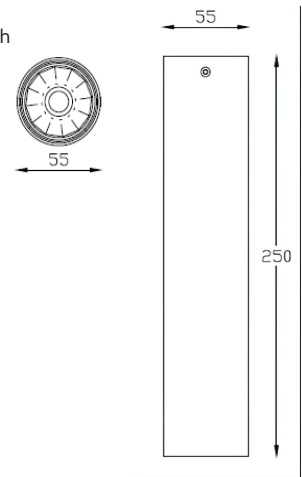

QUALIA-2 – 2GU10

LKT1 02

GOOD NIGHT

Surface

Installation	Indoor	CRI	GU10
Mounting Position	Surface	Life Time	GU10
IP	20	Cut-out Size	-
Wattage	2 x GU10	Dimensions	157x80 h105mm
Lumen output	2 x GU10	Adjustable	Yes
Connection	230V		
Driver	Not required		
Dimmable	Depending on lamp		

CRI	QR111 GU10
Life Time	QR111 GU10
Cut-out Size	-
Dimensions	300x150 h150mm
Adjustable	Yes

LKT104.**.**.**

Number	W	Colour Temperature	Light Distribution	Finish
LKT104	2 x QR111 GU10	XX Depending on lamp	XX Depending on lamp	<ul style="list-style-type: none"> ○ 10 White ● 20 Black ● 40 Gold ● CO Silver ● B0 Copper ● MO Metallic Copper ● NO Metallic Gold ● PO Metallic Chrome RA RAL Chart

TUBER 250

LKT2 01

GOOD NIGHT

Surface

Installation	Indoor	CRI	> 90
Mounting Position	Surface	Life Time	L80 / B10 50.000 h
IP	20	Cut-out Size	-
Wattage	5W 8W	Dimensions	Ø55 h250mm
Lumen output	700 1200	Adjustable	No
Connection	230V		
Driver	Included		
Dimmable	DALI, Push / Driver on request		