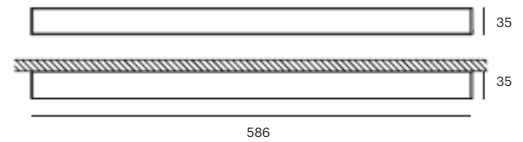

CRI	> 90
Life Time	L80 / B10 72.000 h
Cut-out Size	-
Dimensions	586x35 h35mm
Adjustable	No

LKT319.**.**.**

Number	W	Colour Temperature	Light Distribution	Finish	
LKT319	8	27 2700	6 Opal 120°	10 White	MO Metallic Copper
	12	30 3000		20 Black	NO Metallic Gold
	18	40 4000		40 Gold	PO Metallic Chrome
				CO Silver	RA RAL Chart
				BO Copper	