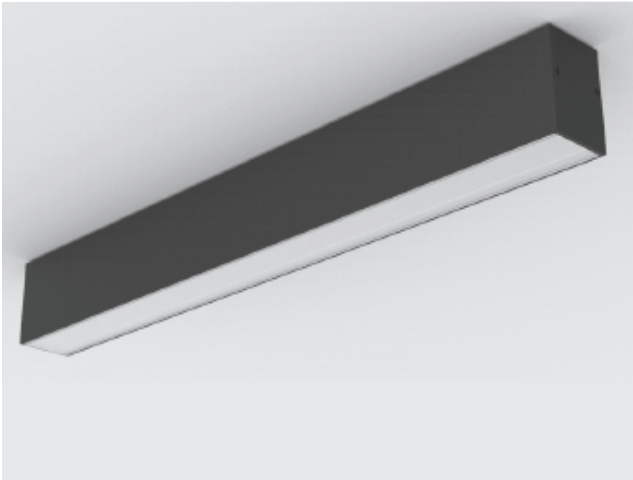

VETUS 600

LKT4 10 586mm

GOOD NIGHT

Surface