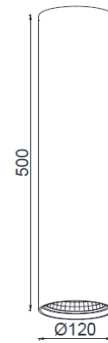

BIG TRUNCUS 500 – GU10 – 111

GOOD NIGHT

LKT2 08

Surface

Installation	Indoor	CRI	GU10 – 111
Mounting Position	Surface	Life Time	GU10 – 111
IP	20	Cut-out Size	-
Wattage	GU10	Dimensions	Ø120 h500mm
Lumen output	GU10	Adjustable	No
Connection	230V		
Driver	Not required		
Dimmable	Depending on lamp		