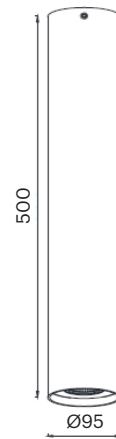

LKT202.**.**.**

Number	W	Colour Temperature	Light Distribution	Finish
LKT202	5	27 2700	1 Narrow 15°	10 White
	8	30 3000	2 Medium 25°	20 Black
		40 4000	3 Wide 40°	40 Gold
			4 Superwide 60°	CO Silver
				MO Metallic Copper
				NO Metallic Gold
				PO Metallic Chrome
				RA RAL Chart
				BO Copper

LKT203.**.**.**

Number	W	Colour Temperature	Light Distribution	Finish	
LKT203	9	27 2700	1 Narrow 12°	10 White	MO Metallic Copper
	12	30 3000	2 Medium 24°	20 Black	NO Metallic Gold
		40 4000	3 Wide 36°	40 Gold	PO Metallic Chrome
				CO Silver	RA RAL Chart
				BO Copper	

TRUNCUS 500 – GU10

LKT2 05

GOOD NIGHT

Surface

Installation	Indoor	CRI	GU10
Mounting Position	Surface	Life Time	GU10
IP	20	Cut-out Size	-
Wattage	GU10	Dimensions	Ø95 h500mm
Lumen output	GU10	Adjustable	No
Connection	230V		
Driver	Not required		
Dimmable	Depending on lamp		