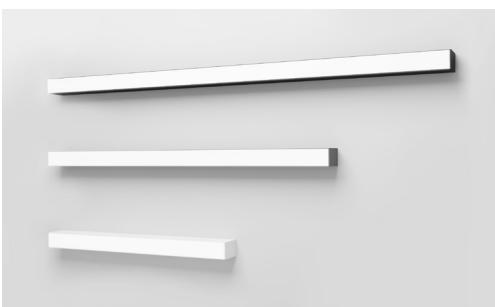

LKT321.**.**.**

Number	W	Colour Temperature	Light Distribution	Finish
LKT321	16	27 2700	6 Opal 120°	10 White MO Metallic Copper
	24	30 3000		20 Black NO Metallic Gold
	34	40 4000		40 Gold PO Metallic Chrome CO Silver RA RAL Chart BO Copper