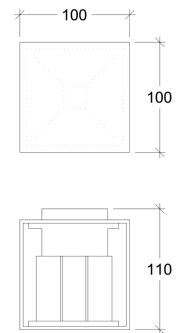

QX

30071

GOOD NIGHT

Surface

Installation	Indoor / Outdoor
Mounting Position	Surface
IP	54
Wattage	3W + 3W
Lumen output	600
Connection	230V
Driver	Included built-in
Dimmable	Non-dimmable

CRI	>90
Life Time	30.000 h
Cut-out Size	-
Dimensions	100x100 h110mm
Adjustable	Yes

30071.6.30.X. \*\*.NDI

Number	W	Colour Temperature	Light Distribution	Finish	Dim
30071	6	30 3000	X 0° a 120°	<i>Exterior &amp; Interior</i> ☉ 11 White & White ● 26 Black & Dark Grey ○ 31 Aluminium & White ● 41 Gold & White ○ 66 Dark Grey & Dark grey ● A1 Corten & White ● B1 Copper & White RO RAL Chart	NDI Driver included (non-dimmable)