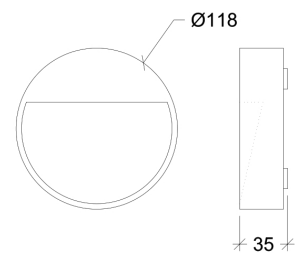

Bacilis R

75002

GOOD NIGHT

Surface

Installation	Indoor / Outdoor
Mounting Position	Surface
IP	54
Wattage	6W
Lumen output	650
Connection	230V
Driver	Included built-in
Dimmable*	Non-dimmable

CRI	>80
Life Time	30.000 h
Cut-out Size	-
Dimensions	Ø118 h35mm
Adjustable	No

75002.6.**.5.**.NDI

Number	W	Colour Temperature	Light Distribution	Finish	Dim
75002	6	30 3000 40 4000	 5 Asymmetric	 10 White  60 Dark Grey  A0 Corten	NDI* Driver included (non-dimmable)

Other finishes available upon request