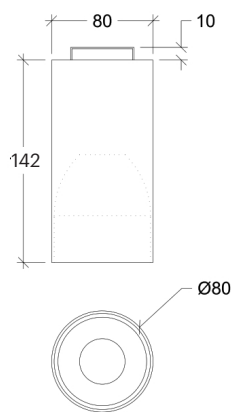

Audere Cylinder Surface

30079

GOOD NIGHT

Surface

Installation	Indoor	CRI	>90
Mounting Position	Surface	Life Time	L80/B10 >55.000 h
IP	20	Cut-out Size	-
Wattage	20W	Dimensions	Ø80 h142mm
Lumen output	2600	Adjustable	No
Connection	230V		
Driver	Included built-in		
Dimmable*	Non-dimmable *Dimmable drivers upon request		

30079.20.**.*.NDI*

Number	W	Colour Temperature	Light Distribution	Finish	Dim
30079	20	27 2700	1 Narrow 14°	10 White	NDI* Driver included (non-dimmable) Dimmable driver upon request
		30 3000	2 Medium 25°	20 Black	
		40 4000	3 Wide 40°	30 Aluminium	
			4 Superwide 60°	40 Gold	
				A0 Corten	
				B0 Copper	