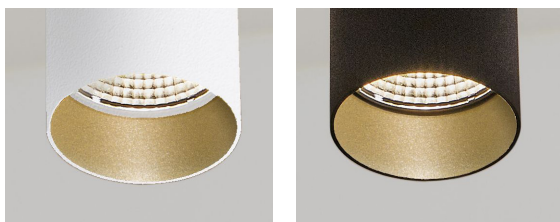

Audere Cylinder Surface

30079

GOOD NIGHT

Surface

Installation	Indoor	CRI	>90
Mounting Position	Surface	Life Time	L80/B10 >55.000 h
IP	20	Cut-out Size	-
Wattage	20W	Dimensions	Ø80 h142mm
Lumen output	2600	Adjustable	No
Connection	230V		
Driver	Included built-in		
Dimmable*	Non-dimmable *Dimmable drivers upon request		

30079.20.**.*.NDI*

Number	W	Colour Temperature	Light Distribution	Finish	Dim
30079	20	27 2700	1 Narrow 14°	10 White	NDI* Driver included (non-dimmable) Dimmable driver upon request
		30 3000	2 Medium 25°	20 Black	
		40 4000	3 Wide 40°	30 Aluminium	
			4 Superwide 60°	40 Gold	
				A0 Corten	
				B0 Copper	

Other finishes are available upon request for the external body and the internal ring